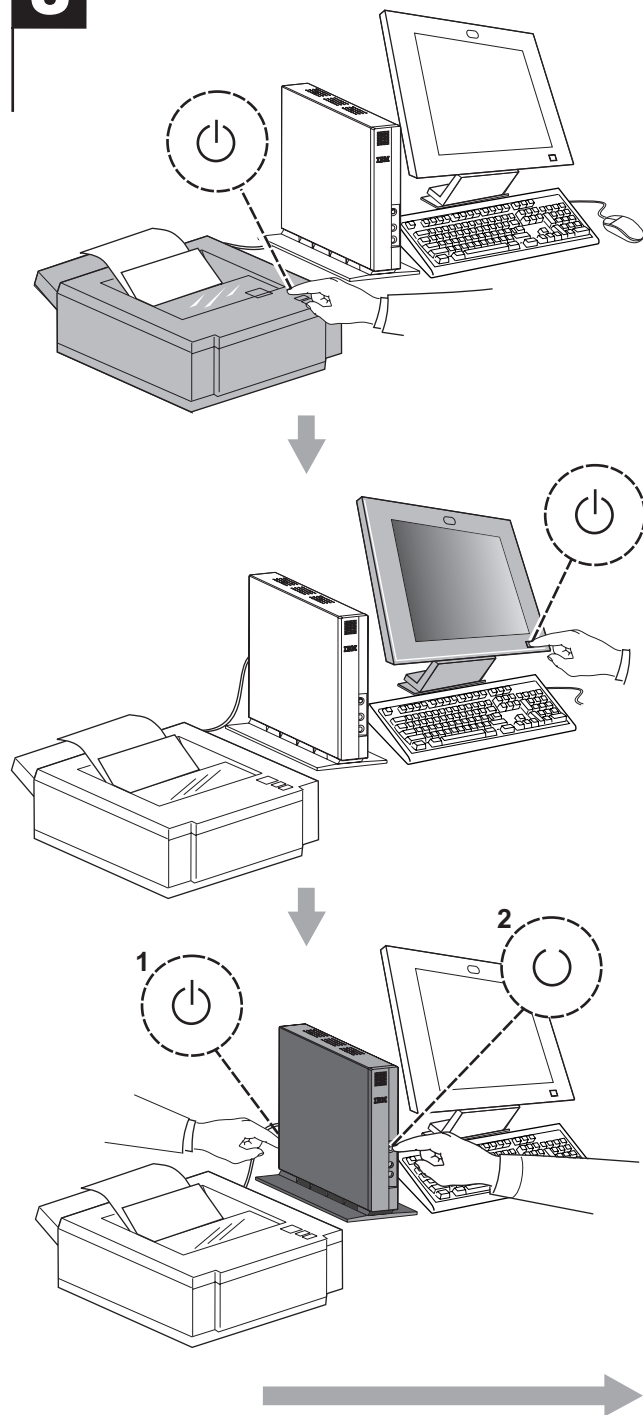

1**2****3**

4

5

NetVista

www.pc.ibm.com/support

NetVista

NetVista thin client

www.ibm.com/nc/pubs

NetVista

Quick Setup for NetVista N2800e

Type 8364 (Model Cxx)

First Edition (August 2000)

© Copyright 2000 International Business Machines Corporation. All rights reserved.

Part Number: 31L5280
SA23-2807-00