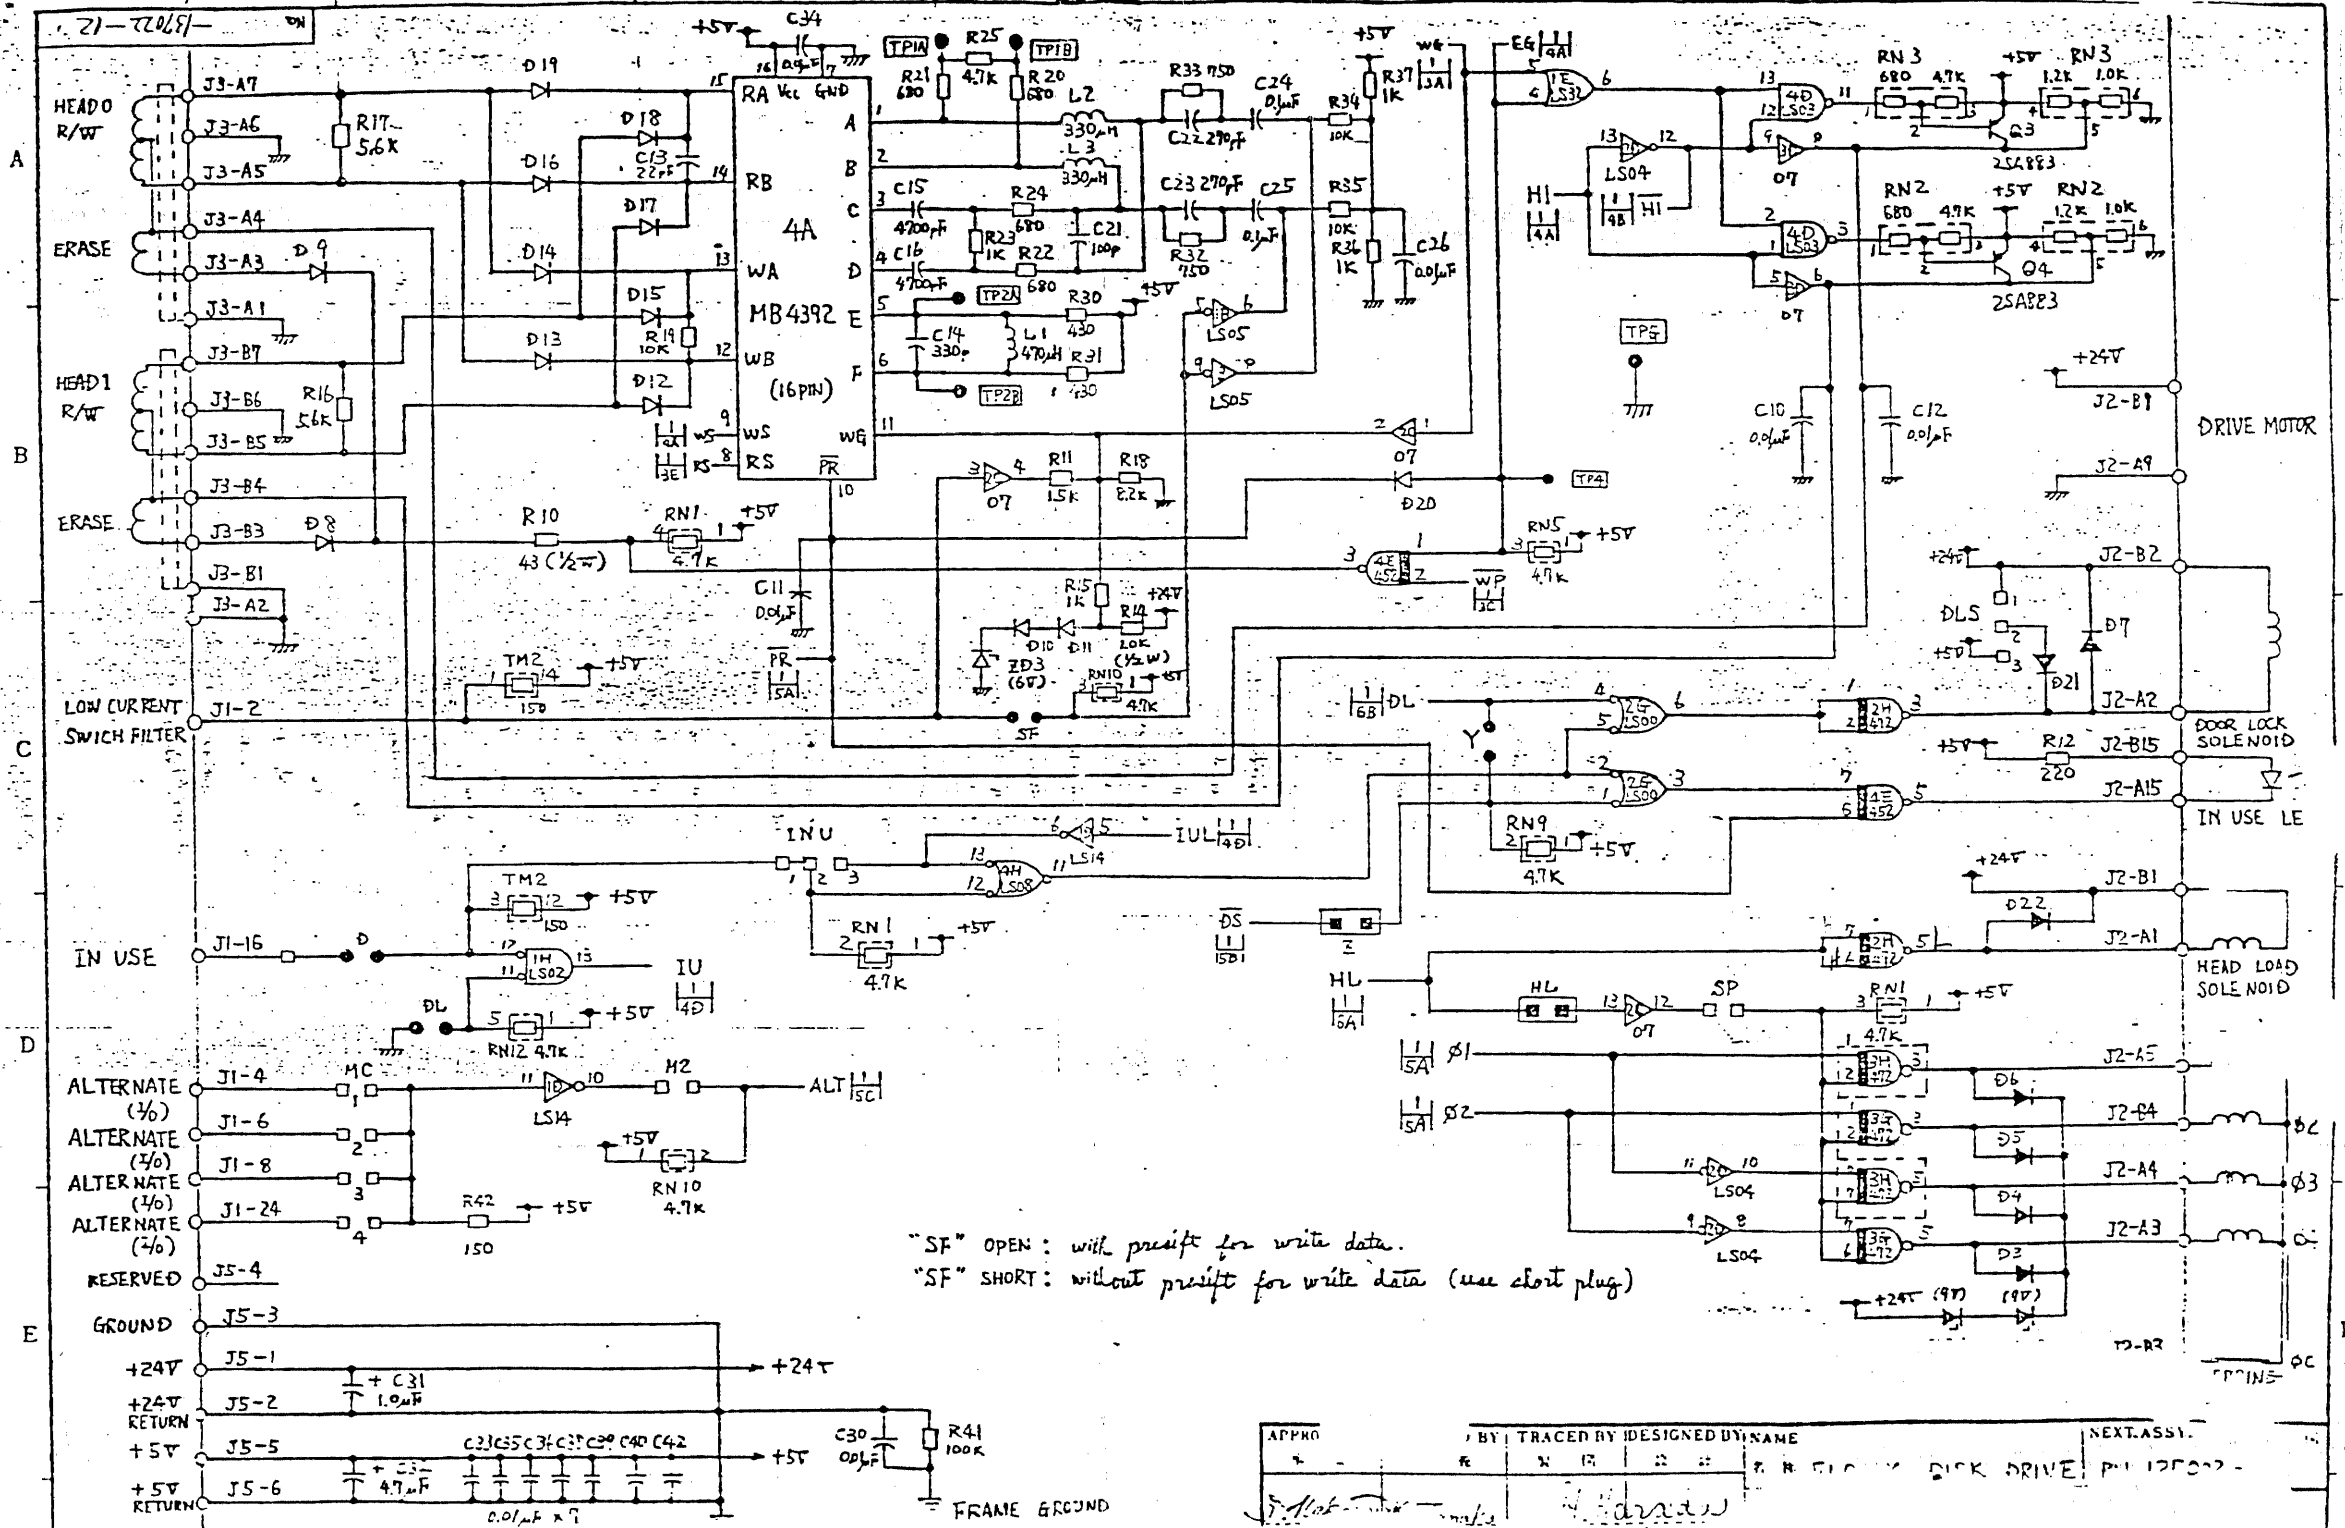

242
REV C

APPROVED BY	CHECKED BY	TRACED BY	DESIGNED BY	NAME	NEXT ASSY.
				FROPPY DISK DRIVE	PN 127002-12
				REV.	SHEET 1/3

"SF" OPEN : with presift for write data.
 "SF" SHORT : without presift for write data (use short plug)

APPRO	BY	TRACER	BY	DESIGNED	BY	NAME	NEXT ASSY.
						PHILIPSON DISK DRIVE	