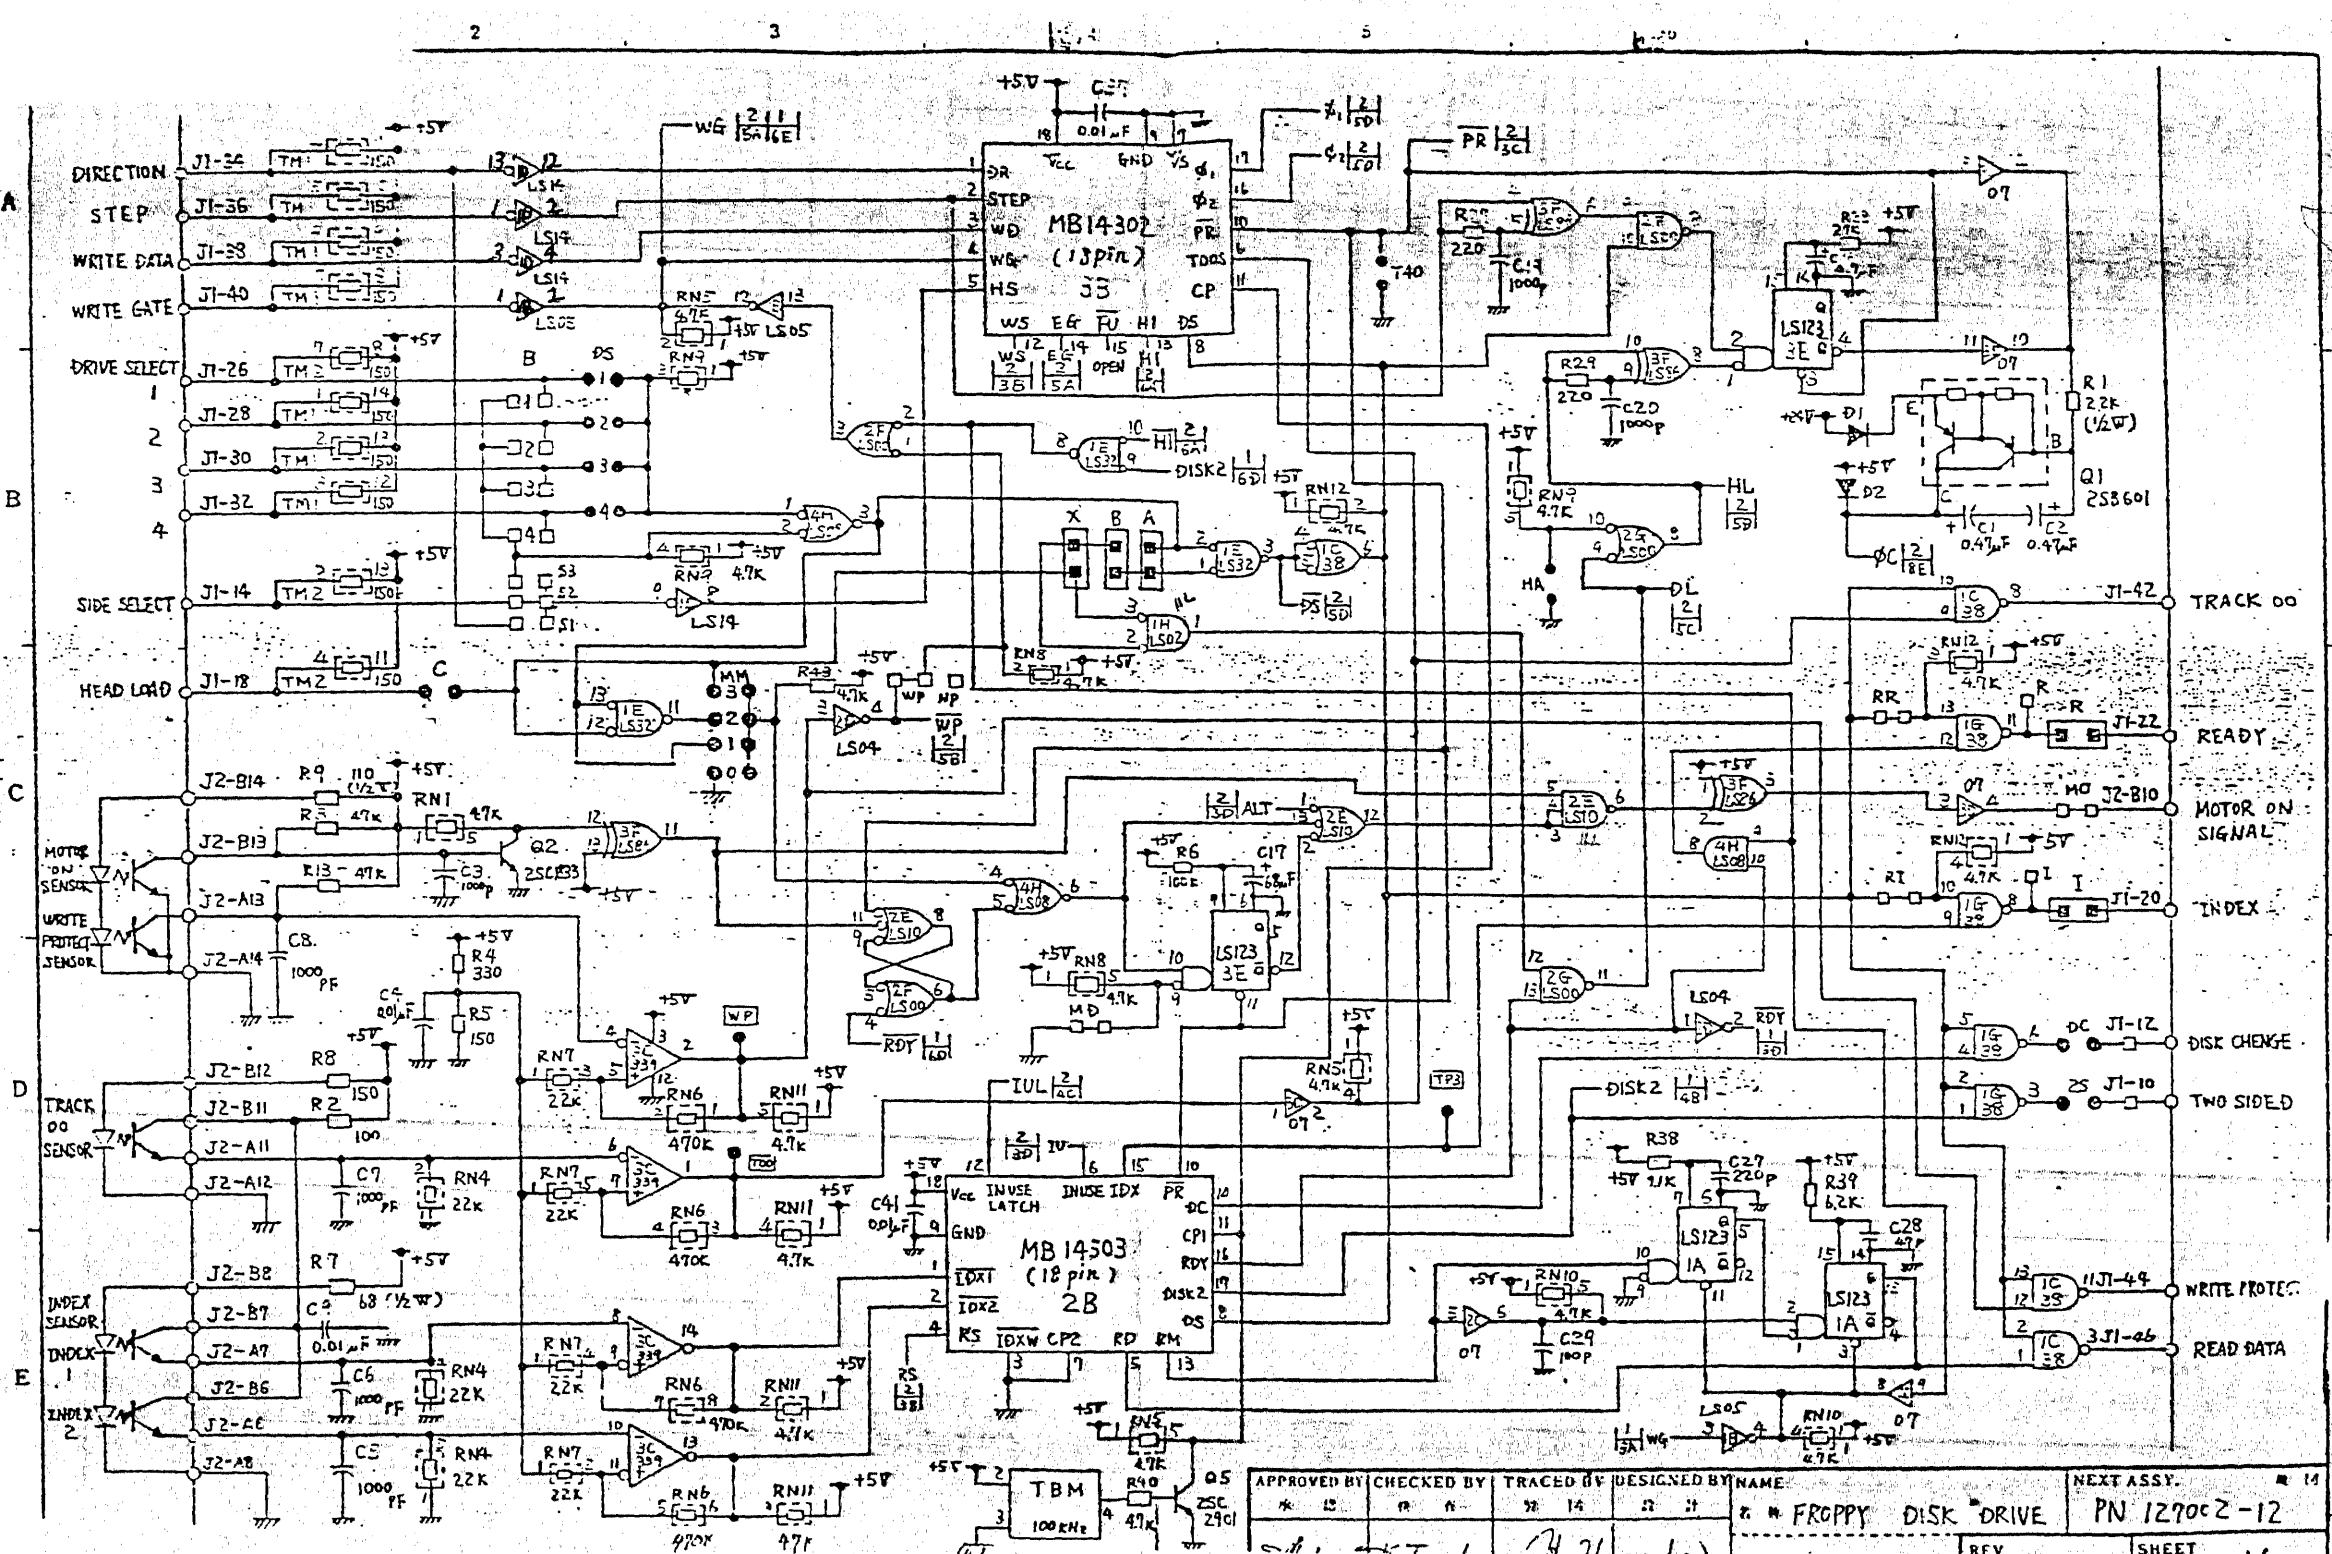

242
REV C

APPROVED BY	CHECKED BY	TRACED BY	DESIGNED BY	NAME	NEXT ASSY.
				FROPPY DISK DRIVE	PN 127002-12
				REV.	SHEET 1/3

"SF" OPEN : with presift for write data.
 "SF" SHORT : without presift for write data (use short plug)

APPRO	BY	TRACER	BY	DESIGNED	BY	NAME	NEXT ASSY.
						PHILIPSON DISK DRIVE	