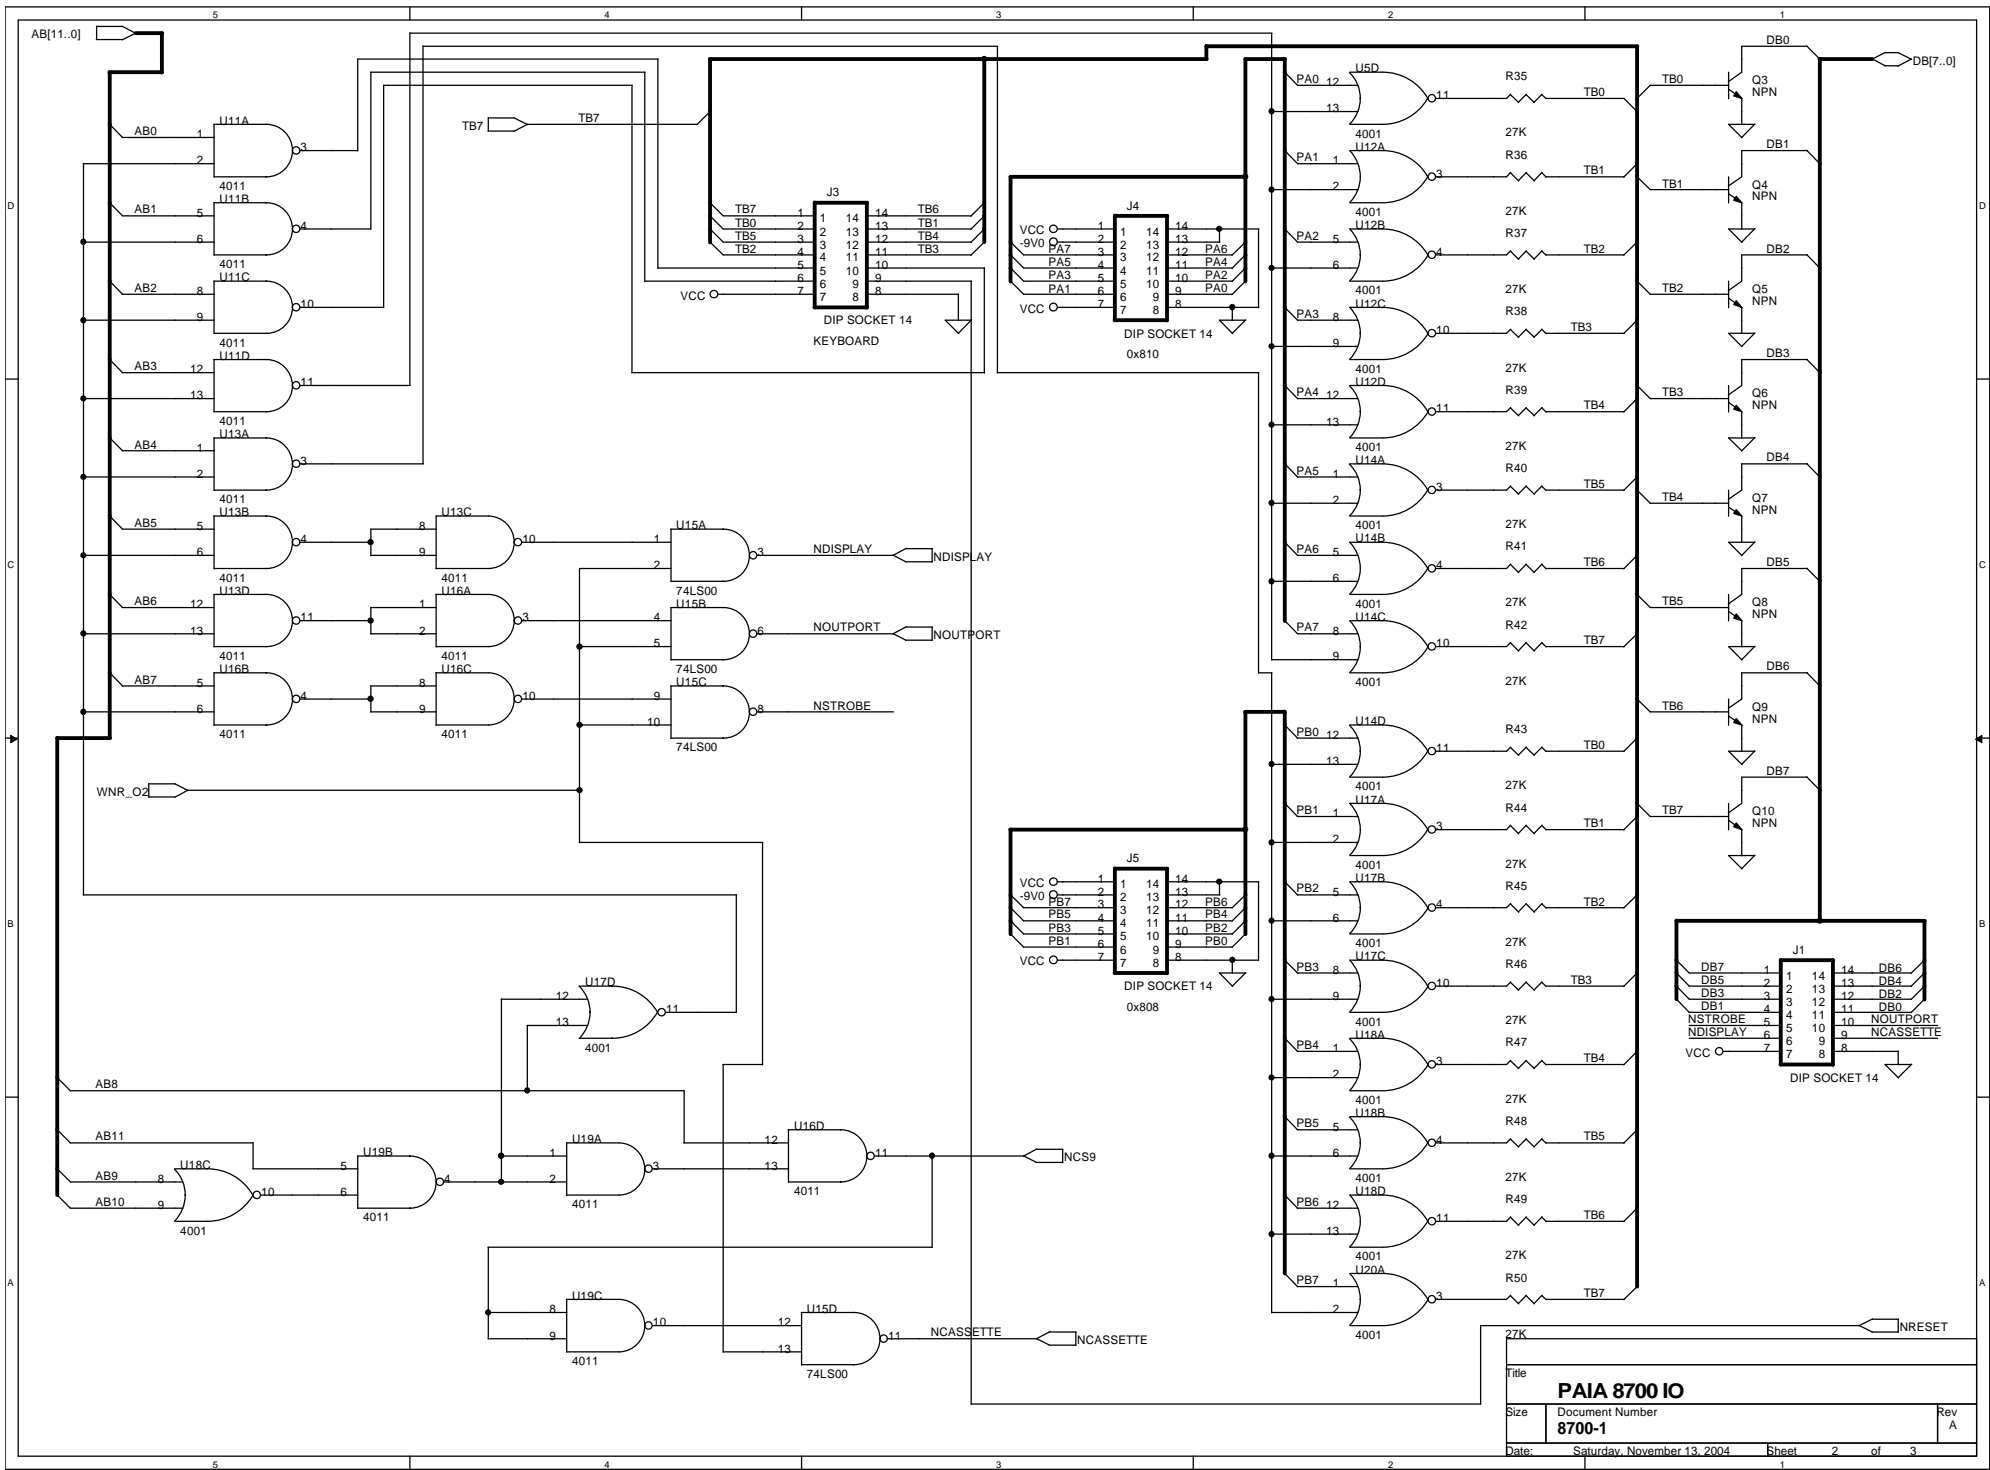

| | | |
|--------------------------------------|-----------------------------|--------------|
| Title | | |
| PAIA 8700 COMPUTER/CONTROLLER | | |
| Size | Document Number | Rev |
| | 8700-1 | A |
| Date: | Saturday, November 13, 2004 | Sheet 1 of 3 |