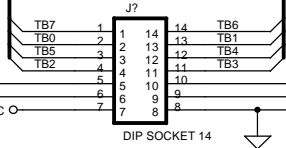

Title		
PAIA 8700 KEYBOARD		
Size	Document Number	Rev
	8700-2	A
Date:	Friday, November 12, 2004	Sheet 1 of 1