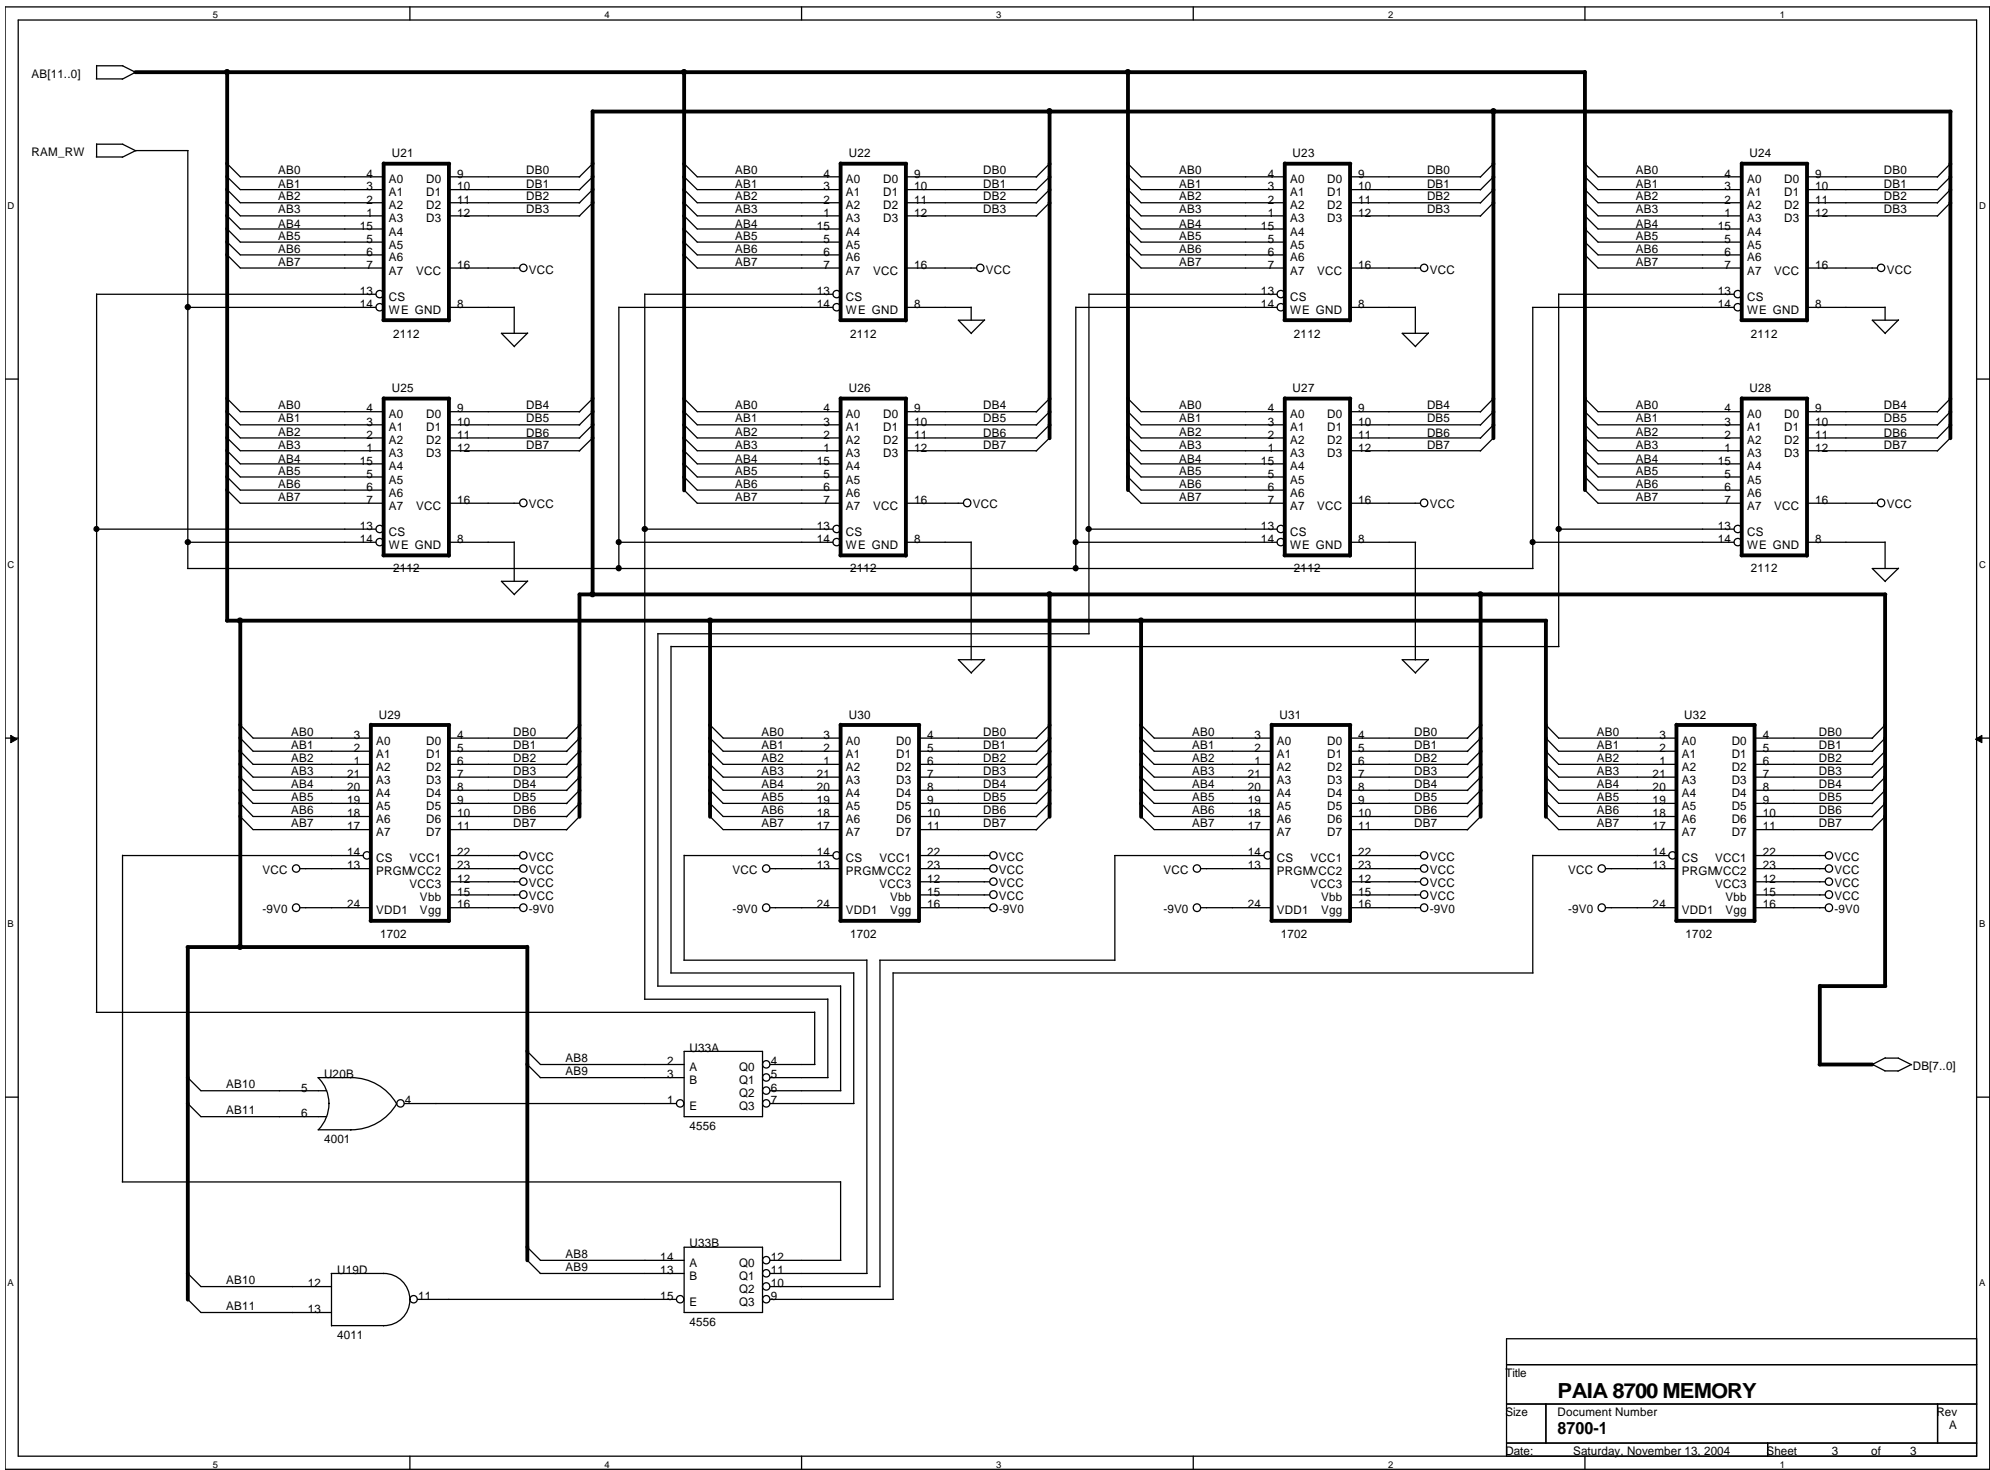

Title		
PAIA 8700 MEMORY		
Size	Document Number	Rev
	8700-1	A
Date:	Saturday, November 13, 2004	Sheet 3 of 3