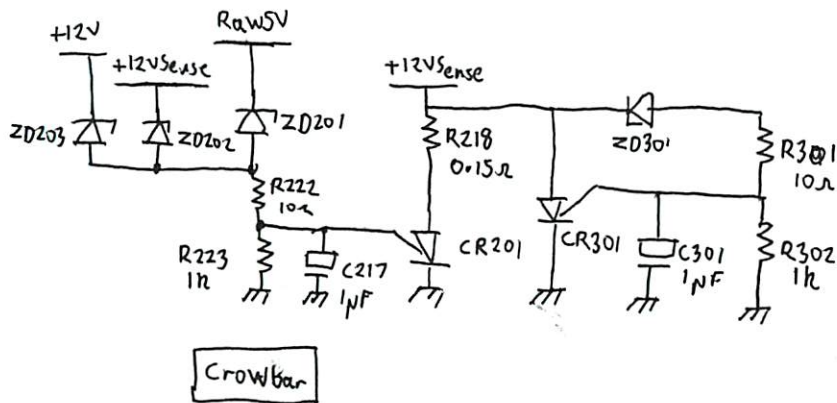

HP9143

1RB2-6021  
Write State  
Machine

1RB2-6022  
Read State  
Machine

1820-5466  
Drive Data/  
Clock Control

NVRAM

Buffer Address Counters

Input Ports

Write State Machine

Read State Machine

XOR RAM

Read Data Path

Power Filtering

Cable Termination

Drive Switches

Servo Microcontroller

Motor DAC

Tacho Sensor

Head Select

HP Mass Storage PSU ETX-76108M

HP Mass Storage Unit Fan

Panaflo FBH-08A12M