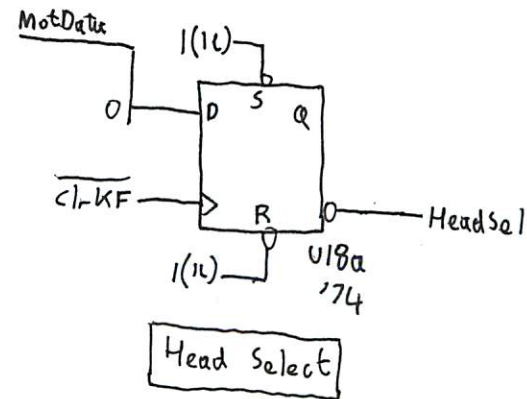

Head Select