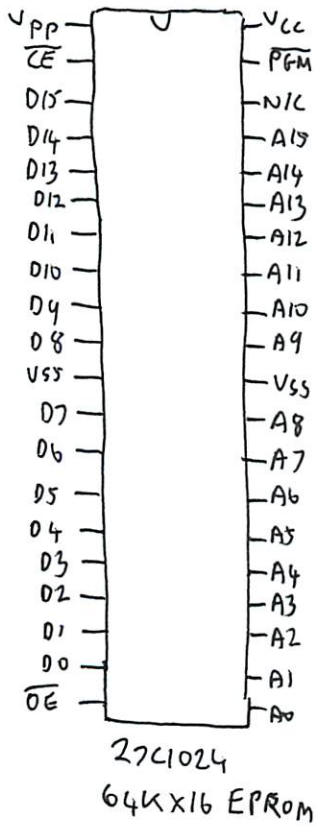

MP9(45)

LHS  
↑ → Top (SBCont)

LHS  
↑ → Rear

SBCont → Front Panel

SBCont → RW5

LHS  
↑

Motor  
Power

SBCont  
Power

HP9143

1RB2-6021  
Write State  
Machine

1RB2-6022  
Read State  
Machine

1820-5466  
Drive Data/  
Clock Control

NVRAM

Buffer Address Counters

Input Ports

Write State Machine

Read State Machine

XOR RAM

Read Data Path

Power Filtering

Cable Termination

Drive Switches

Servo Microcontroller

Motor DAC