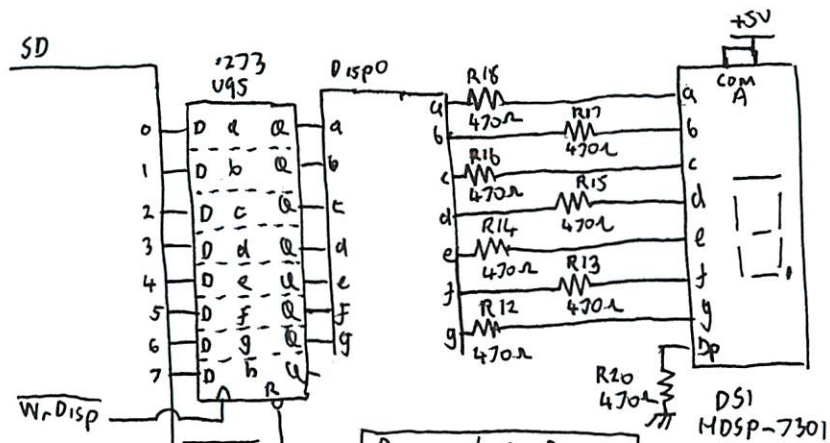

HP9143

1RB2-6021  
Write State  
Machine

1RB2-6022  
Read State  
Machine

1820-5466  
Drive Data/  
Clock Control

NVRAM

Buffer Address Counters

Input Ports

Write State Machine

Read State Machine

XOR RAM

Read Data Path

Power Filtering

Cable Termination

Drive Switches

Servo Microcontroller

Motor DAC