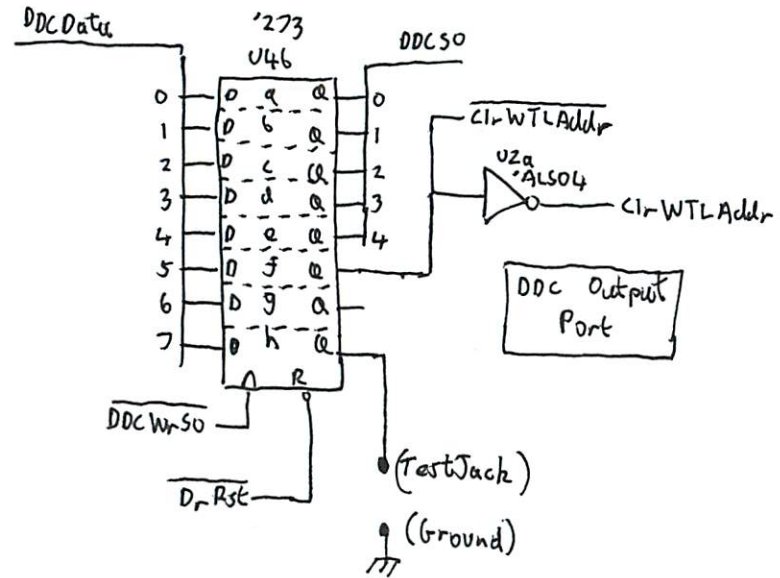

HP9143

1RB2-6021  
Write State  
Machine

1RB2-6022  
Read State  
Machine

1820-5466  
Drive Data/  
Clock Control

NVRAM

Buffer Address Counters

Input Ports

Write State Machine

Read State Machine

XOR RAM

Read Data Path

Power Filtering

Cable Termination

Drive Switches

Servo Microcontroller

Motor DAC