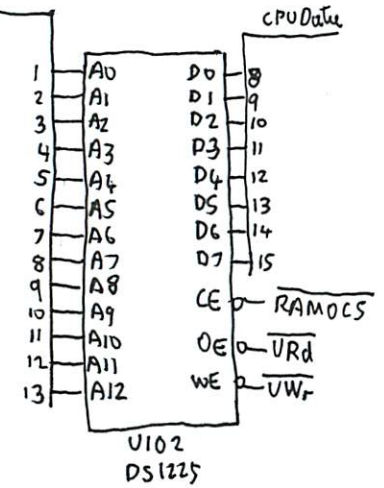

MP9(45)

LHS  
↑ → Top (SBCont)

LHS  
↑ → Rear

SBCont → Front Panel

SBCont → RW5

LHS  
↑

Motor  
Power

SBCont  
Power

HP9143

1RB2-6021  
Write State  
Machine

1RB2-6022  
Read State  
Machine

1820-5466  
Drive Data/  
Clock Control

NVRAM

Buffer Address Counters

Input Ports

Write State Machine

Read State Machine

XOR RAM

Read Data Path

Power Filtering

Cable Termination

Drive Switches

Servo Microcontroller

Motor DAC