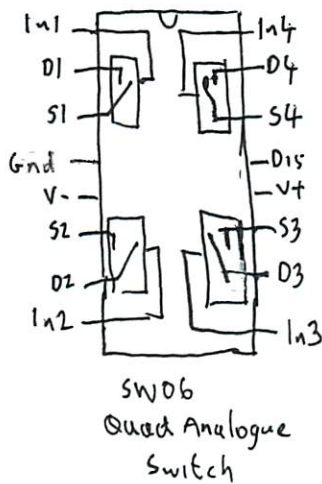

MP9(45)

LHS  
↑ → Top (SBCont)

LHS  
↑ → Rear

SBCont → Front Panel

SBCont → RW5

LHS  
↑

Motor  
Power

SBCont  
Power

HP9143

1RB2-6021  
Write State  
Machine

1RB2-6022  
Read State  
Machine

1820-5466  
Drive Data/  
Clock Control

NVRAM

Buffer Address Counters

Input Ports

Write State Machine

Read State Machine

XOR RAM

Read Data Path

Power Filtering

Cable Termination

Drive Switches

Servo Microcontroller

Motor DAC