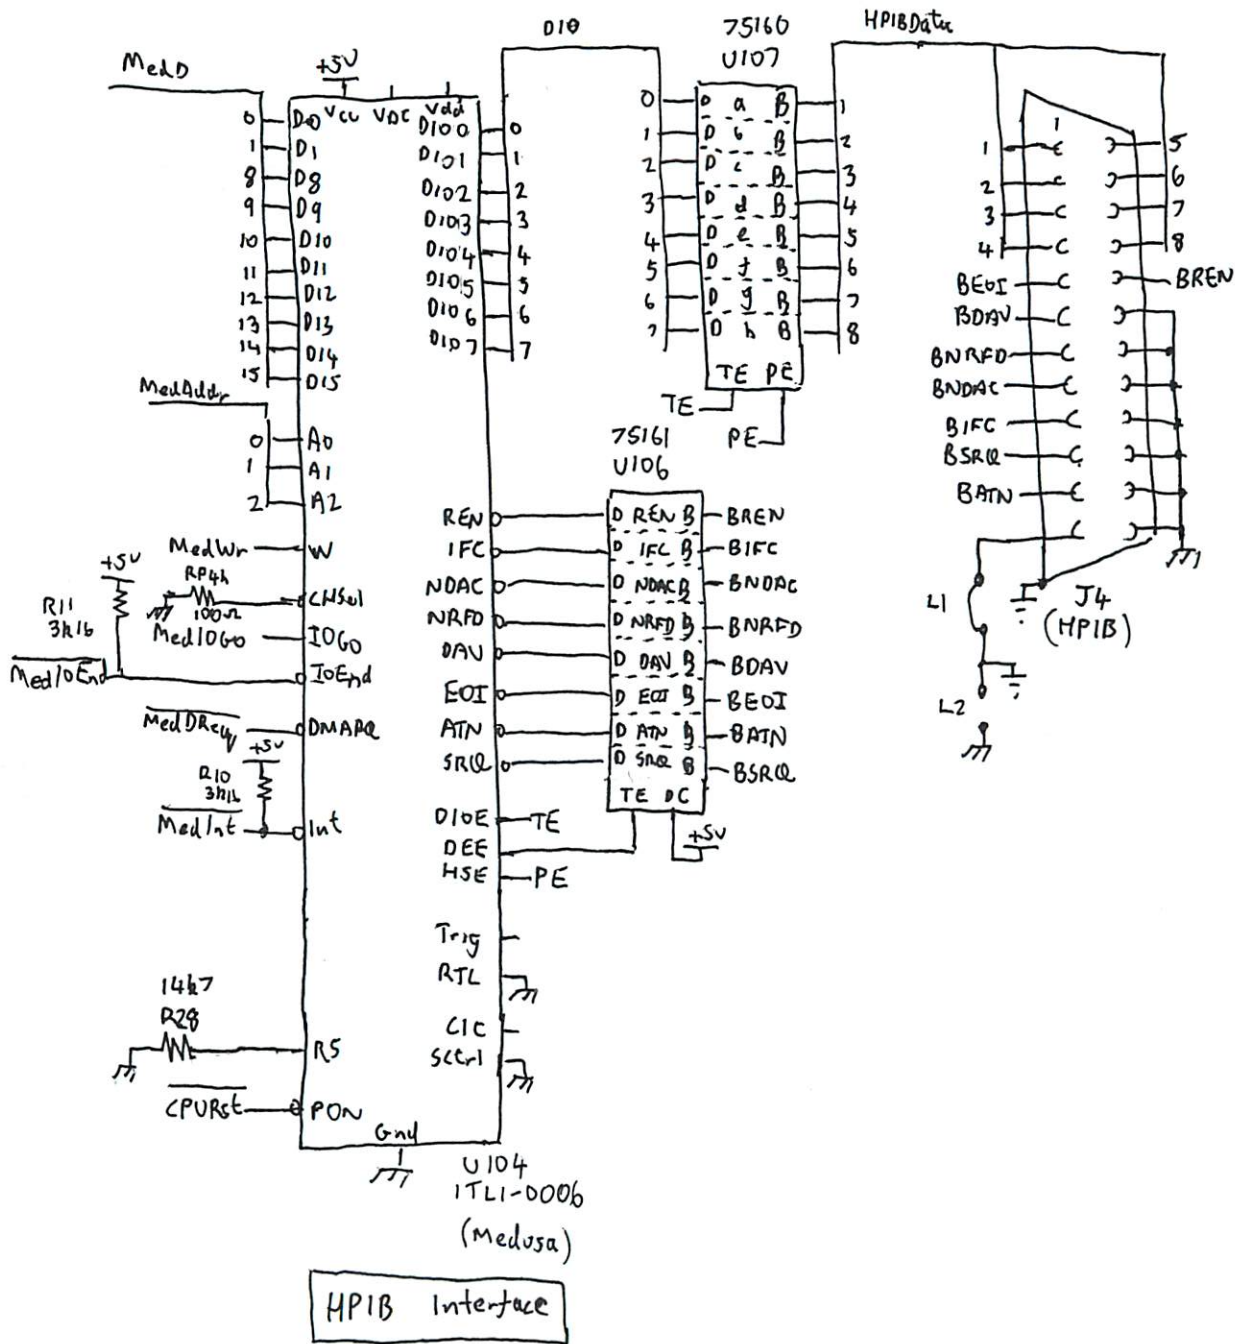

HP9143

1RB2-6021  
Write State  
Machine

1RB2-6022  
Read State  
Machine

1820-5466  
Drive Data/  
Clock Control

NVRAM

Buffer Address Counters

Input Ports

Write State Machine

Read State Machine

XOR RAM

Read Data Path

Power Filtering

Cable Termination

Drive Switches

Servo Microcontroller

Motor DAC