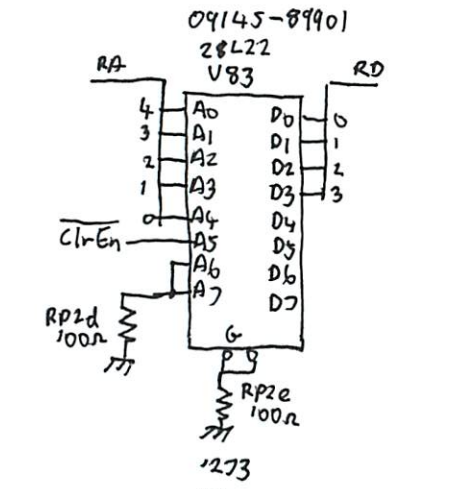

MP9(45)

LHS  
↑ → Top (SBCont)

LHS  
↑ → Rear

SBCont → Front Panel

SBCont → RW5

LHS  
↑

Motor  
Power

SBCont  
Power

HP9143

1RB2-6021  
Write State  
Machine

1RB2-6022  
Read State  
Machine

1820-5466  
Drive Data/  
Clock Control

NVRAM

Buffer Address Counters

Input Ports

Write State Machine

Read State Machine

XOR RAM

Read Data Path

Power Filtering

Cable Termination

Drive Switches

Servo Microcontroller

Motor DAC