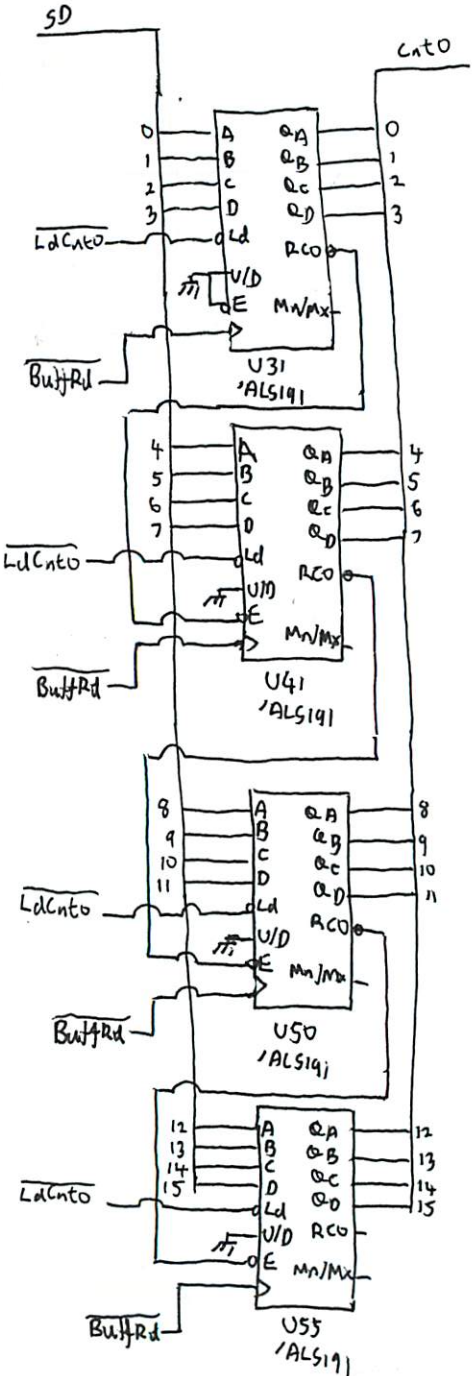

MP9(45)

LHS  
↑ → Top (SBCont)

LHS  
↑ → Rear

SBCont → Front Panel

SBCont → RW5

LHS  
↑

Motor  
Power

SBCont  
Power

HP9143

1RB2-6021  
Write State  
Machine

1RB2-6022  
Read State  
Machine

1820-5466  
Drive Data/  
Clock Control

NVRAM

Buffer Address Counters

Input Ports

Write State Machine

Read State Machine

XOR RAM

Read Data Path

Power Filtering

Cable Termination

Drive Switches

Servo Microcontroller

Motor DAC