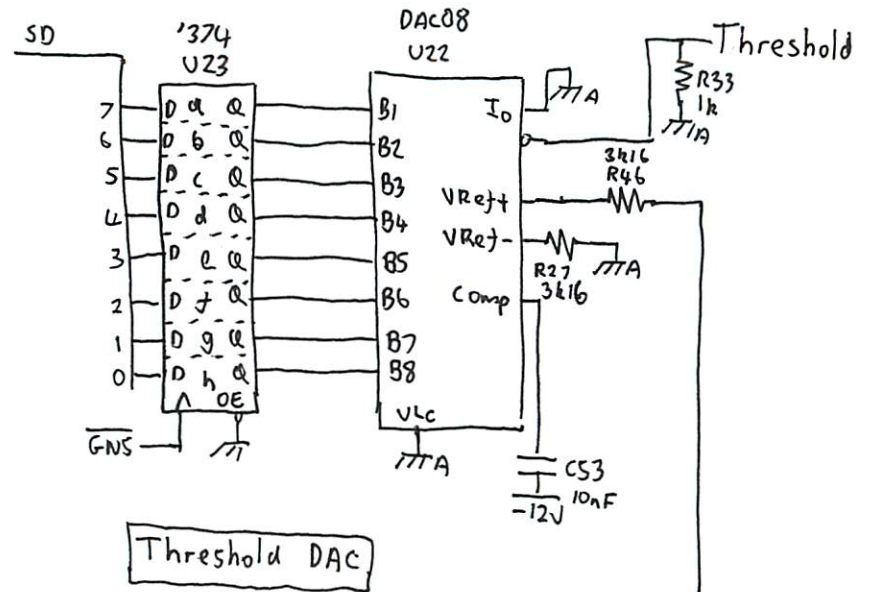

HP9143

1RB2-6021  
Write State  
Machine

1RB2-6022  
Read State  
Machine

1820-5466  
Drive Data/  
Clock Control

NVRAM

Buffer Address Counters

Input Ports

Write State Machine

Read State Machine

XOR RAM

Read Data Path

Power Filtering

Cable Termination

Drive Switches

Servo Microcontroller

Motor DAC