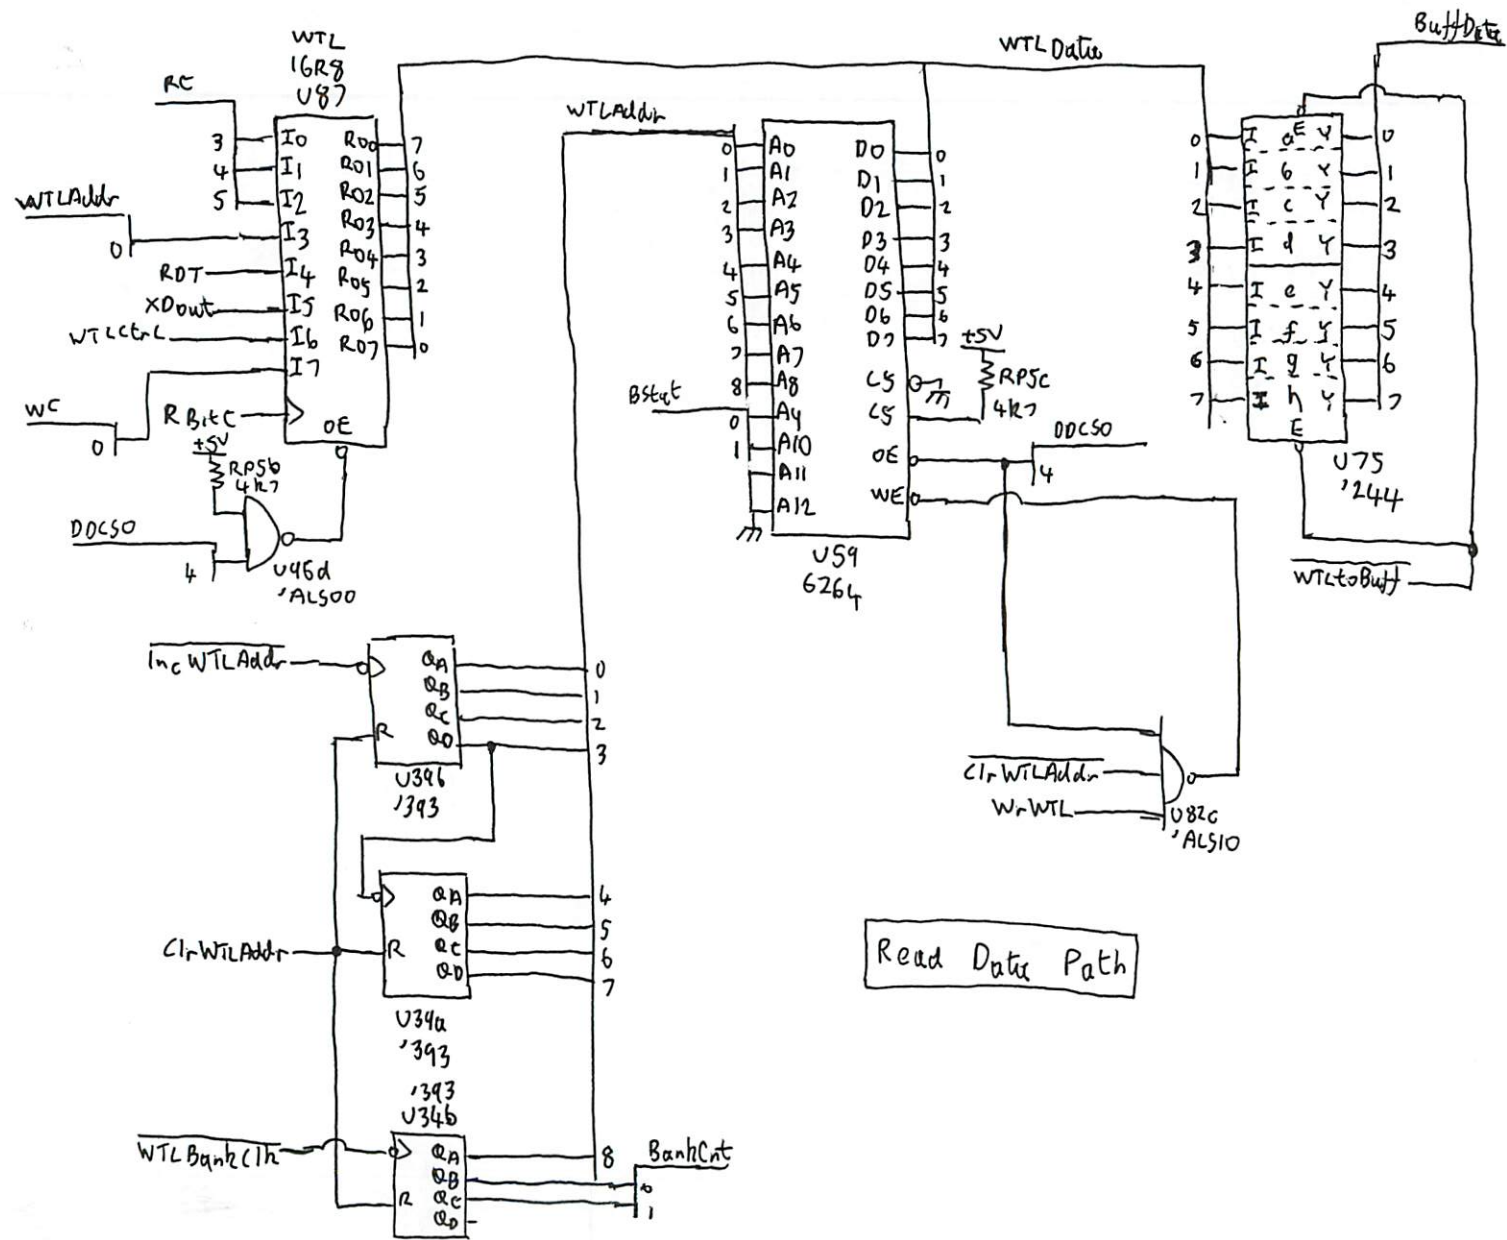

HP9143

1RB2-6021  
Write State  
Machine

1RB2-6022  
Read State  
Machine

1820-5466  
Drive Data/  
Clock Control

NVRAM

Buffer Address Counters

Input Ports

Write State Machine

Read State Machine

XOR RAM

Read Data Path

Power Filtering

Cable Termination

Drive Switches

Servo Microcontroller

Motor DAC