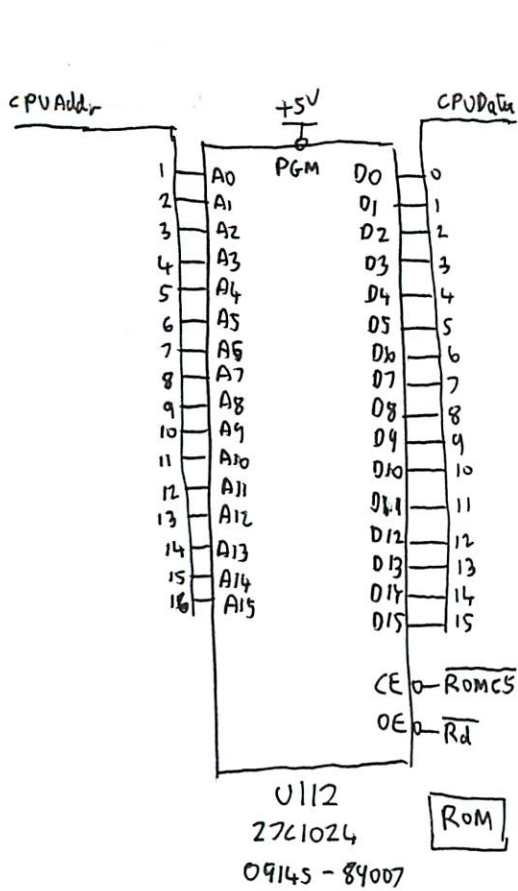

MP9(45)

LHS  
↑ → Top (SBCont)

LHS  
↑ → Rear

SBCont → Front Panel

SBCont → RW5

LHS  
↑

Motor  
Power

SBCont  
Power

HP9143

1RB2-6021  
Write State  
Machine

1RB2-6022  
Read State  
Machine

1820-5466  
Drive Data/  
Clock Control

NVRAM

Buffer Address Counters

Input Ports

Write State Machine

Read State Machine

XOR RAM

Read Data Path

Power Filtering

Cable Termination

Drive Switches

Servo Microcontroller

Motor DAC