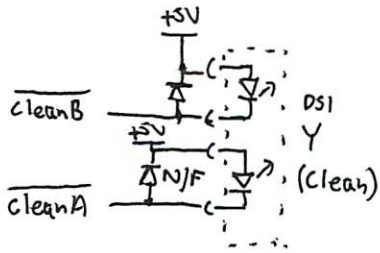

Read State Machine

XOR RAM

Read Data Path

Power Filtering

Cable Termination

Drive Switches

Servo Microcontroller

Motor DAC

Tacho Sensor

Head Select

HP Mass Storage PSU ETX-76108M

HP Mass Storage Unit Fan

Panaflo FBH-08A12M