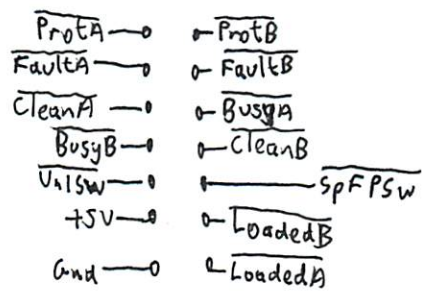

MP9(45)

LHS  
↑ → Top (SBCont)

LHS  
↑ → Rear

SBCont → Front Panel

SBCont → RW5

LHS  
↑

Motor  
Power

SBCont  
Power

HP9143

1RB2-6021  
Write State  
Machine

1RB2-6022  
Read State  
Machine

1820-5466  
Drive Data/  
Clock Control

NVRAM

Buffer Address Counters

Input Ports

Write State Machine

Read State Machine

XOR RAM

Read Data Path

Power Filtering

Cable Termination

Drive Switches

Servo Microcontroller

Motor DAC