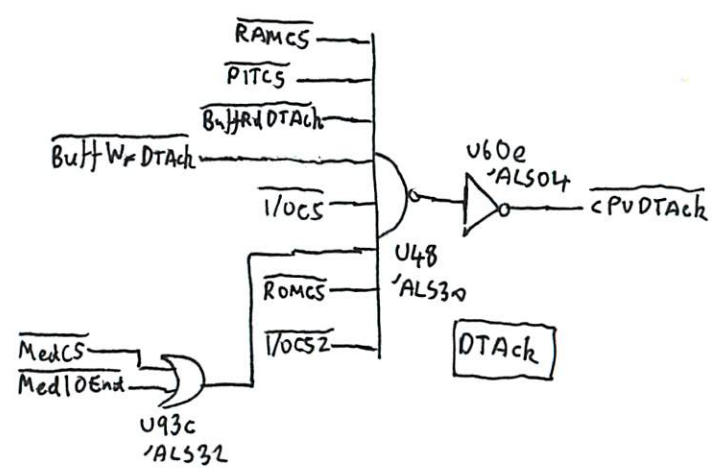

HP9143

1RB2-6021  
Write State  
Machine

1RB2-6022  
Read State  
Machine

1820-5466  
Drive Data/  
Clock Control

NVRAM

Buffer Address Counters

Input Ports

Write State Machine

Read State Machine

XOR RAM

Read Data Path

Power Filtering

Cable Termination

Drive Switches

Servo Microcontroller

Motor DAC