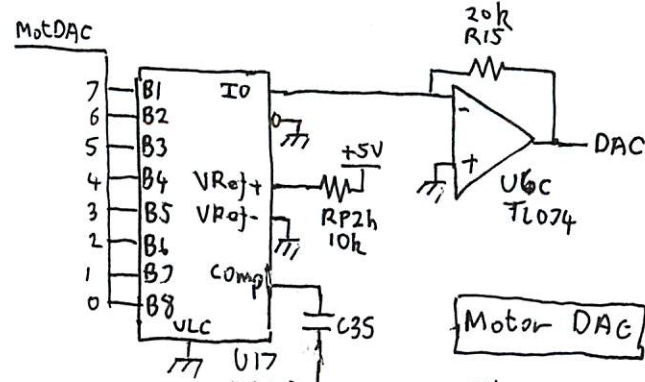

HP9143

1RB2-6021  
Write State  
Machine

1RB2-6022  
Read State  
Machine

1820-5466  
Drive Data/  
Clock Control

NVRAM

Buffer Address Counters

Input Ports

Write State Machine

Read State Machine

XOR RAM

Read Data Path

Power Filtering

Cable Termination

Drive Switches

Servo Microcontroller

Motor DAC