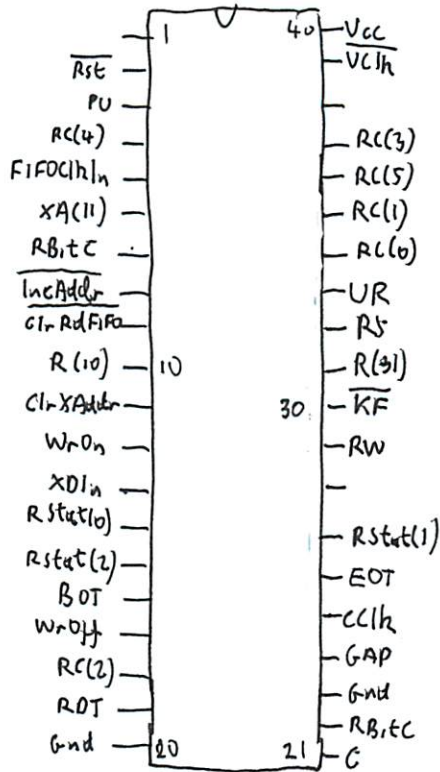

MP9(45)

LHS  
↑ → Top (SBCont)

LHS  
↑ → Rear

SBCont → Front Panel

SBCont → RW5

LHS  
↑

Motor  
Power

SBCont  
Power

HP9143

1RB2-6021  
Write State  
Machine

1RB2-6022  
Read State  
Machine

1820-5466  
Drive Data/  
Clock Control

NVRAM

Buffer Address Counters

Input Ports

Write State Machine

Read State Machine

XOR RAM

Read Data Path

Power Filtering

Cable Termination

Drive Switches

Servo Microcontroller

Motor DAC