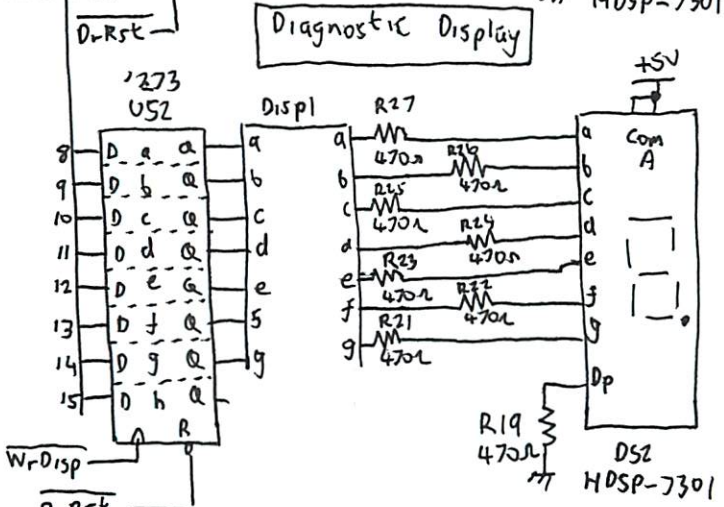

HP9143

1RB2-6021  
Write State  
Machine

1RB2-6022  
Read State  
Machine

1820-5466  
Drive Data/  
Clock Control

NVRAM

Buffer Address Counters

Input Ports

Write State Machine

Read State Machine

XOR RAM

Read Data Path

Power Filtering

Cable Termination

Drive Switches

Servo Microcontroller

Motor DAC