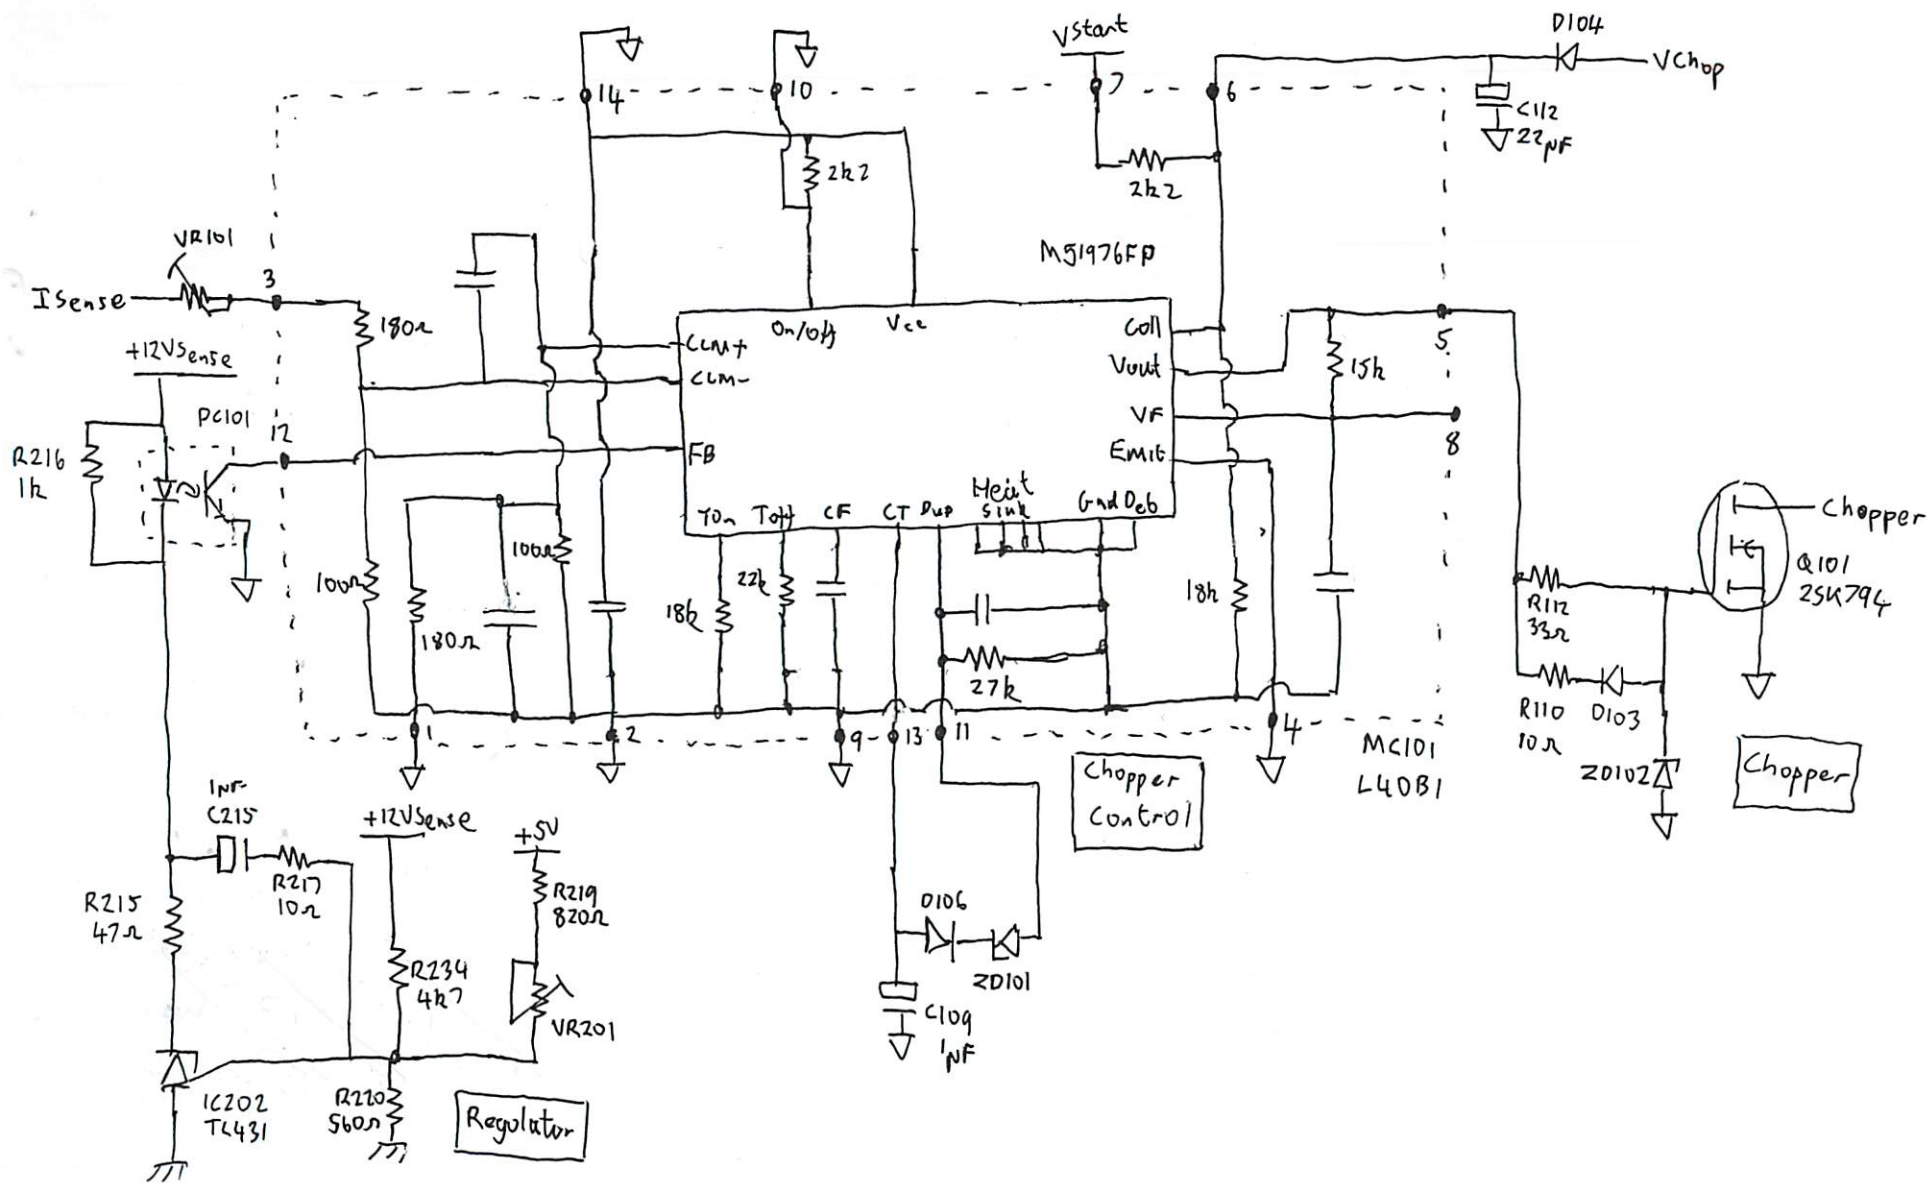

HP9143

1RB2-6021  
Write State  
Machine

1RB2-6022  
Read State  
Machine

1820-5466  
Drive Data/  
Clock Control

NVRAM

Buffer Address Counters

Input Ports

Write State Machine

Read State Machine

XOR RAM

Read Data Path

Power Filtering

Cable Termination

Drive Switches

Servo Microcontroller

Motor DAC

Tacho Sensor

Head Select

HP Mass Storage PSU ETX-76108M

HP Mass Storage Unit Fan

Panaflo FBH-08A12M