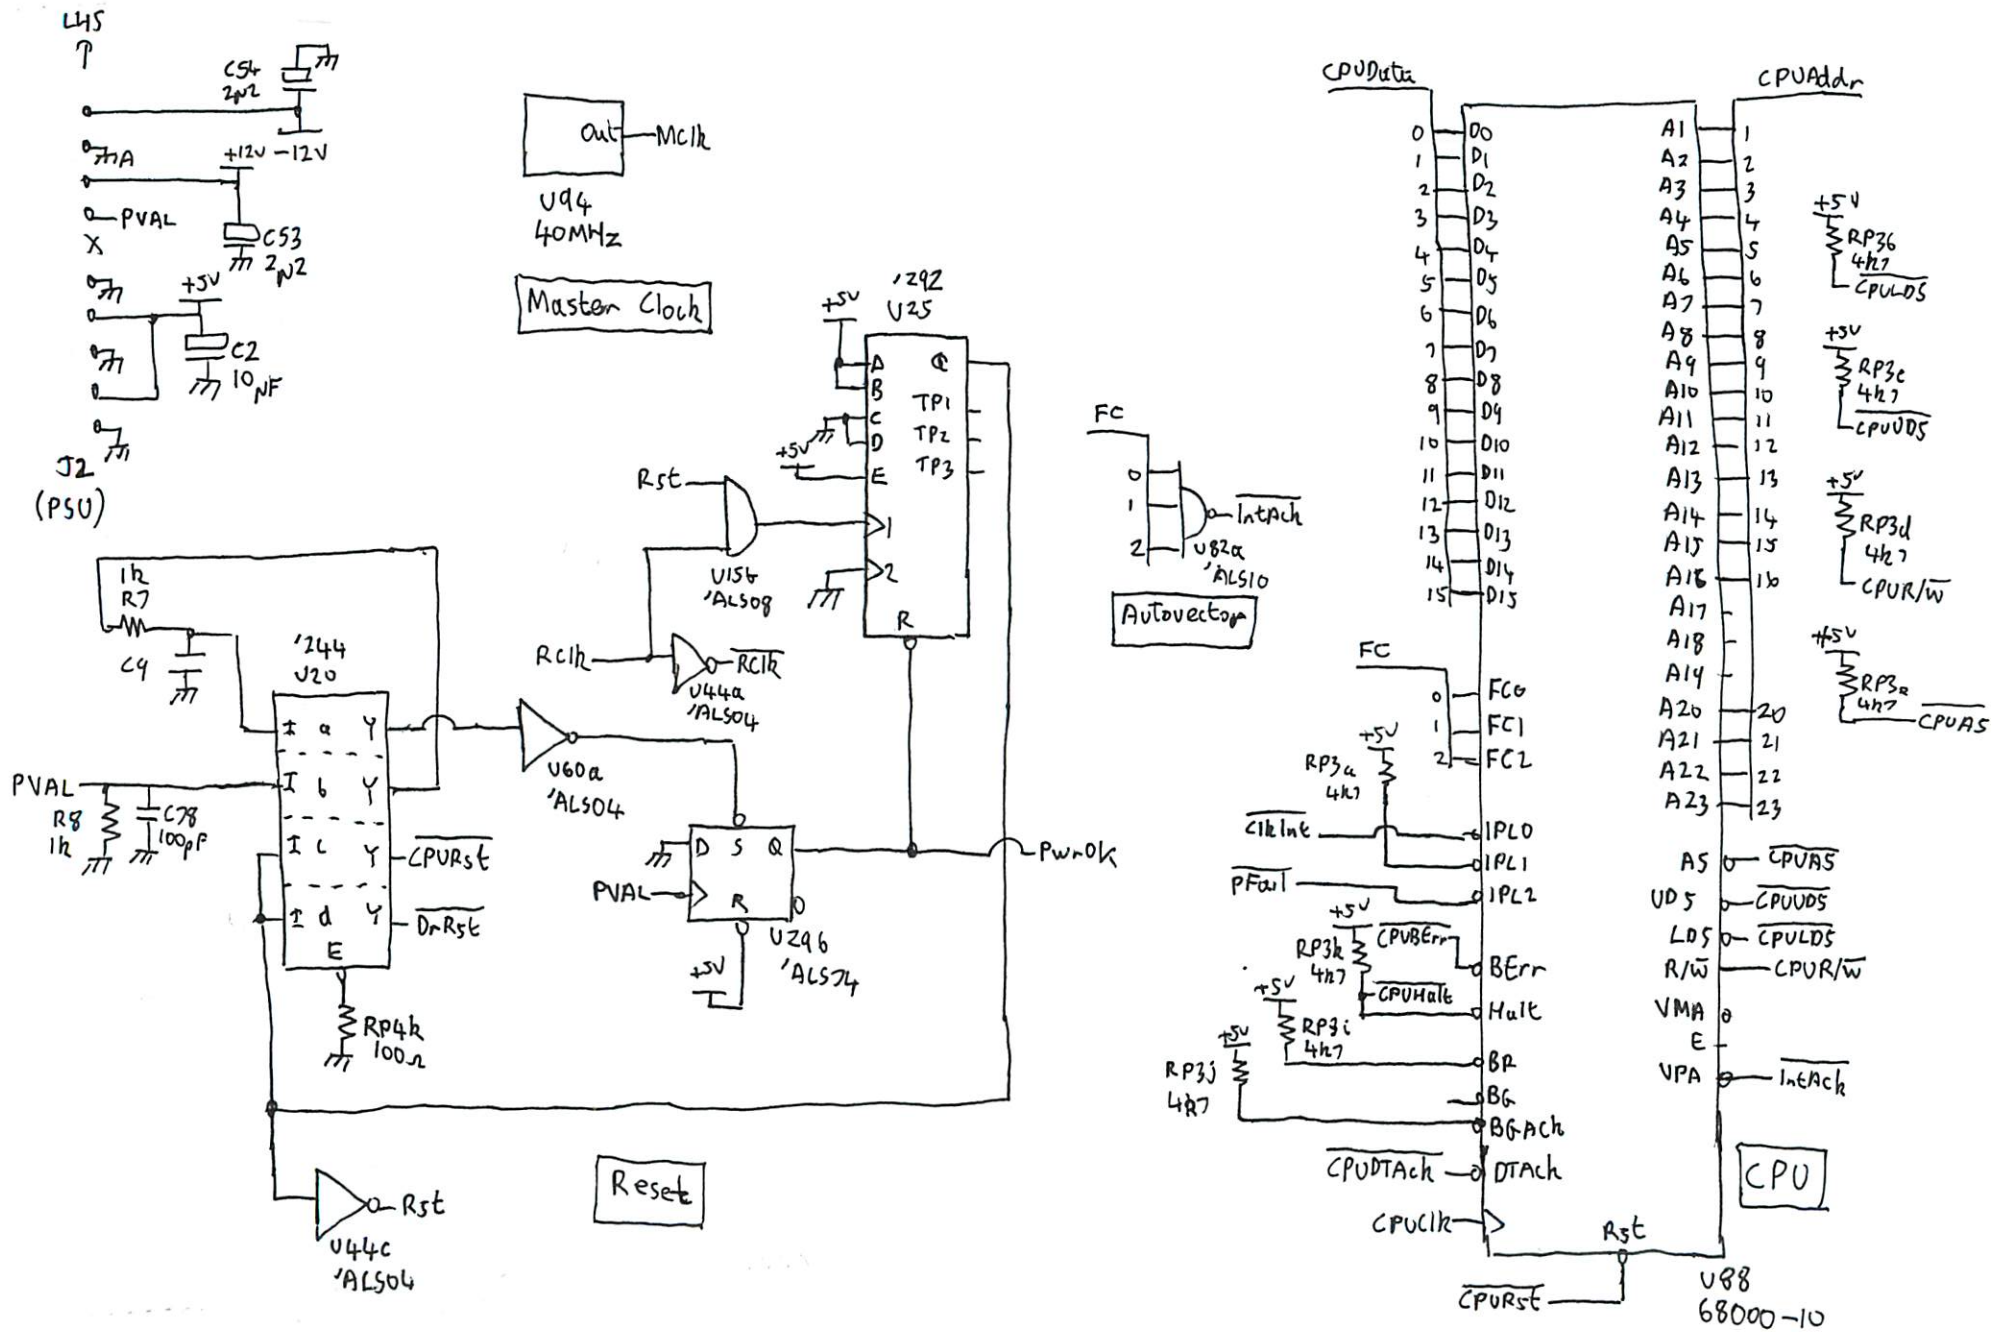

HP9143

1RB2-6021  
Write State  
Machine

1RB2-6022  
Read State  
Machine

1820-5466  
Drive Data/  
Clock Control

NVRAM

Buffer Address Counters

Input Ports

Write State Machine

Read State Machine

XOR RAM

Read Data Path

Power Filtering

Cable Termination

Drive Switches

Servo Microcontroller

Motor DAC