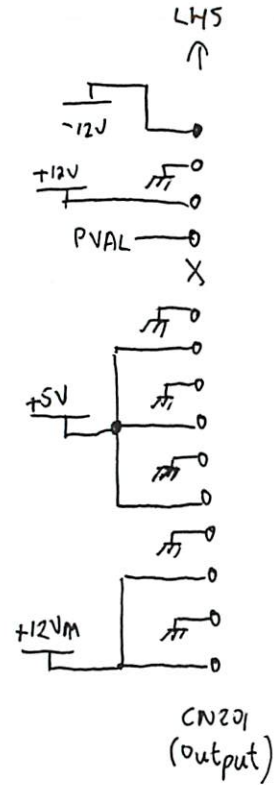

MP9(45)

LHS  
↑ → Top (SBCont)

LHS  
↑ → Rear

SBCont → Front Panel

SBCont → RW5

LHS  
↑

Motor  
Power

SBCont  
Power

HP9143

1RB2-6021  
Write State  
Machine

1RB2-6022  
Read State  
Machine

1820-5466  
Drive Data/  
Clock Control

NVRAM

Buffer Address Counters

Input Ports

Write State Machine

Read State Machine

XOR RAM

Read Data Path

Power Filtering

Cable Termination

Drive Switches

Servo Microcontroller

Motor DAC

Tacho Sensor

Head Select

HP Mass Storage PSU ETX-76108M

HP Mass Storage Unit Fan

Panaflo FBH-08A12M