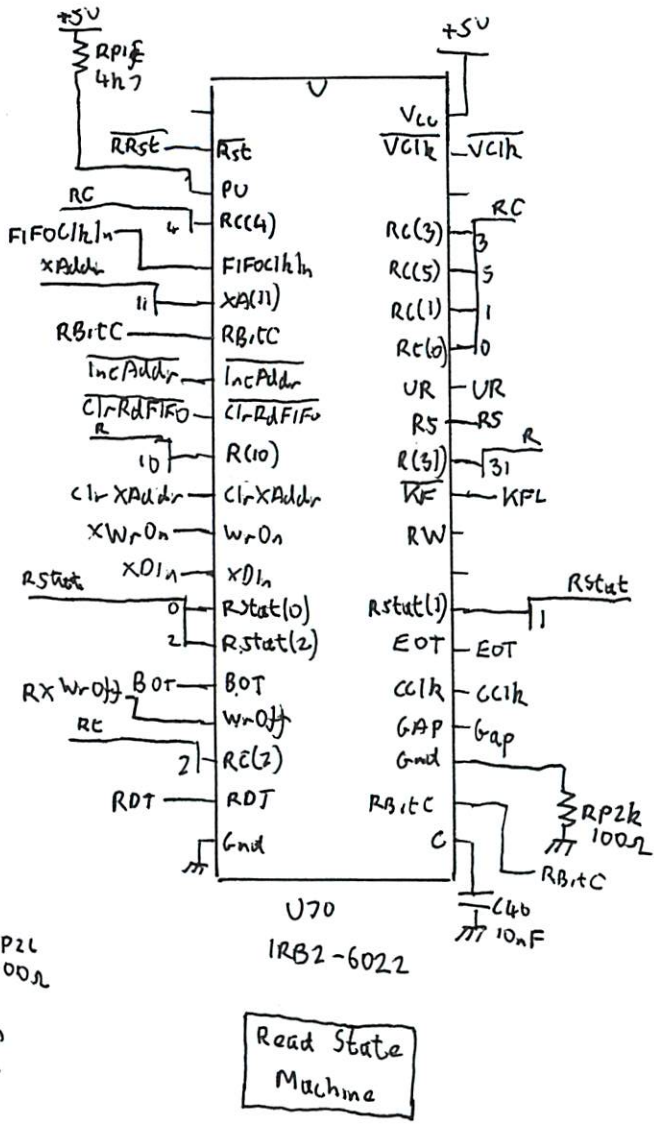

MP9(45)

LHS  
↑ → Top (SBCont)

LHS  
↑ → Rear

SBCont → Front Panel

SBCont → RW5

LHS  
↑

Motor  
Power

SBCont  
Power

HP9143

1RB2-6021  
Write State  
Machine

1RB2-6022  
Read State  
Machine

1820-5466  
Drive Data/  
Clock Control

NVRAM

Buffer Address Counters

Input Ports

Write State Machine

Read State Machine

XOR RAM

Read Data Path

Power Filtering

Cable Termination

Drive Switches

Servo Microcontroller

Motor DAC