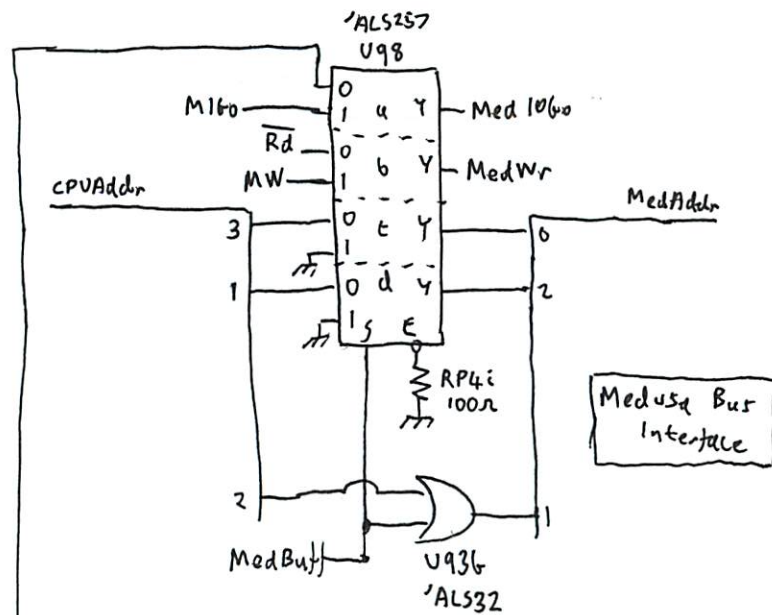

HP9143

1RB2-6021  
Write State  
Machine

1RB2-6022  
Read State  
Machine

1820-5466  
Drive Data/  
Clock Control

NVRAM

Buffer Address Counters

Input Ports

Write State Machine

Read State Machine

XOR RAM

Read Data Path

Power Filtering

Cable Termination

Drive Switches

Servo Microcontroller

Motor DAC