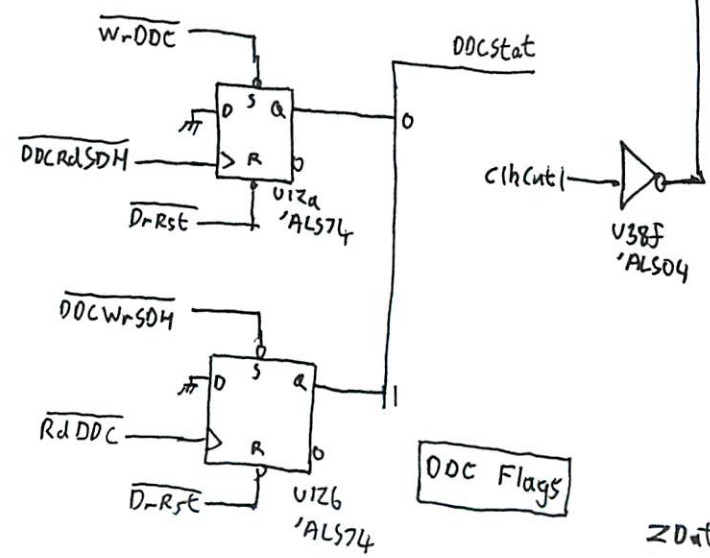

HP9143

1RB2-6021  
Write State  
Machine

1RB2-6022  
Read State  
Machine

1820-5466  
Drive Data/  
Clock Control

NVRAM

Buffer Address Counters

Input Ports

Write State Machine

Read State Machine

XOR RAM

Read Data Path

Power Filtering

Cable Termination

Drive Switches

Servo Microcontroller

Motor DAC