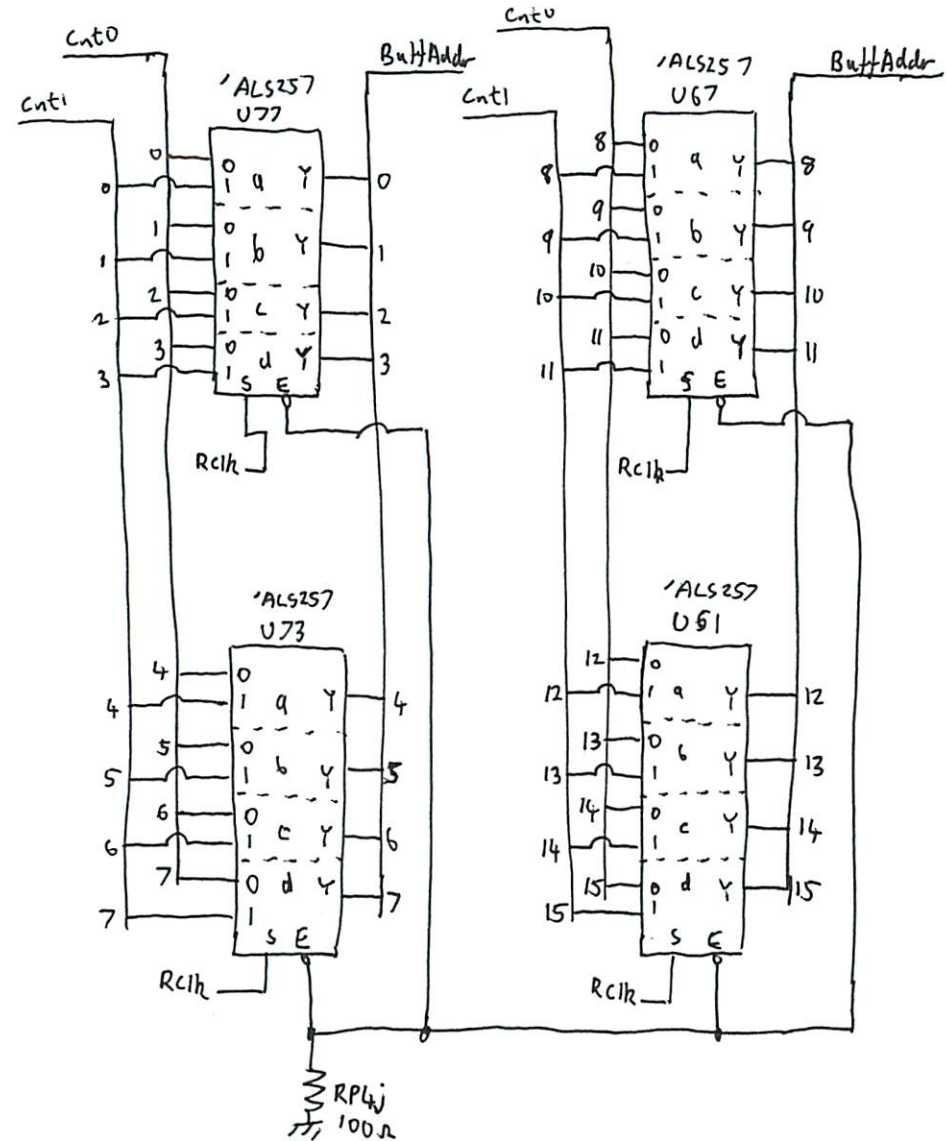

HP9143

1RB2-6021  
Write State  
Machine

1RB2-6022  
Read State  
Machine

1820-5466  
Drive Data/  
Clock Control

NVRAM

Buffer Address Counters

Input Ports

Write State Machine

Read State Machine

XOR RAM

Read Data Path

Power Filtering

Cable Termination

Drive Switches

Servo Microcontroller

Motor DAC