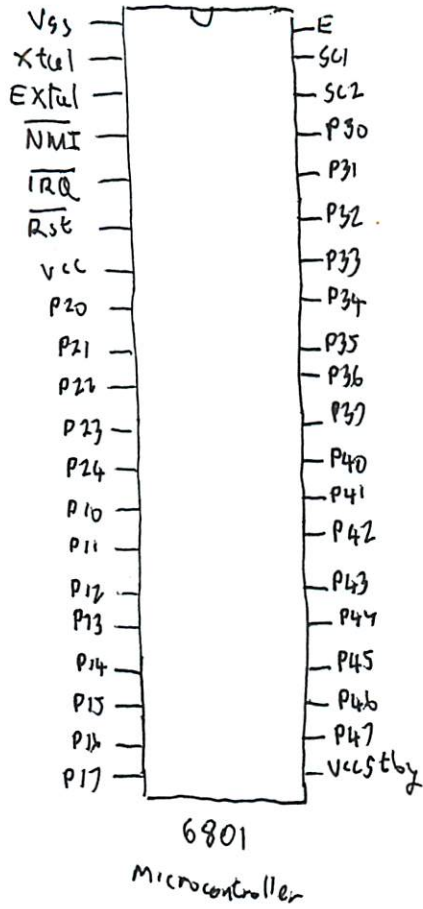

MP9(45)

LHS  
↑ → Top (SBCont)

LHS  
↑ → Rear

SBCont → Front Panel

SBCont → RW5

LHS  
↑

Motor  
Power

SBCont  
Power

HP9143

1RB2-6021  
Write State  
Machine

1RB2-6022  
Read State  
Machine

1820-5466  
Drive Data/  
Clock Control

NVRAM

Buffer Address Counters

Input Ports

Write State Machine

Read State Machine

XOR RAM

Read Data Path

Power Filtering

Cable Termination

Drive Switches

Servo Microcontroller

Motor DAC