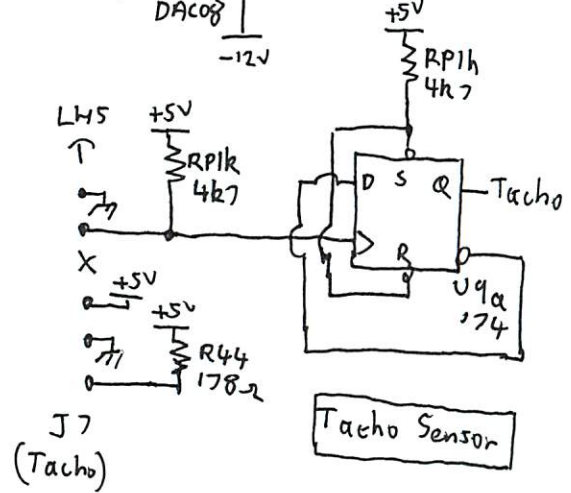

HP9143

1RB2-6021  
Write State  
Machine

1RB2-6022  
Read State  
Machine

1820-5466  
Drive Data/  
Clock Control

NVRAM

Buffer Address Counters

Input Ports

Write State Machine

Read State Machine

XOR RAM

Read Data Path

Power Filtering

Cable Termination

Drive Switches

Servo Microcontroller

Motor DAC