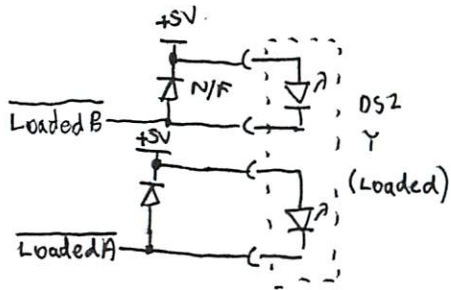

Read State Machine

XOR RAM

Read Data Path

Power Filtering

Cable Termination

Drive Switches

Servo Microcontroller

Motor DAC

Tacho Sensor

Head Select

HP Mass Storage PSU ETX-76108M

HP Mass Storage Unit Fan

Panaflo FBH-08A12M