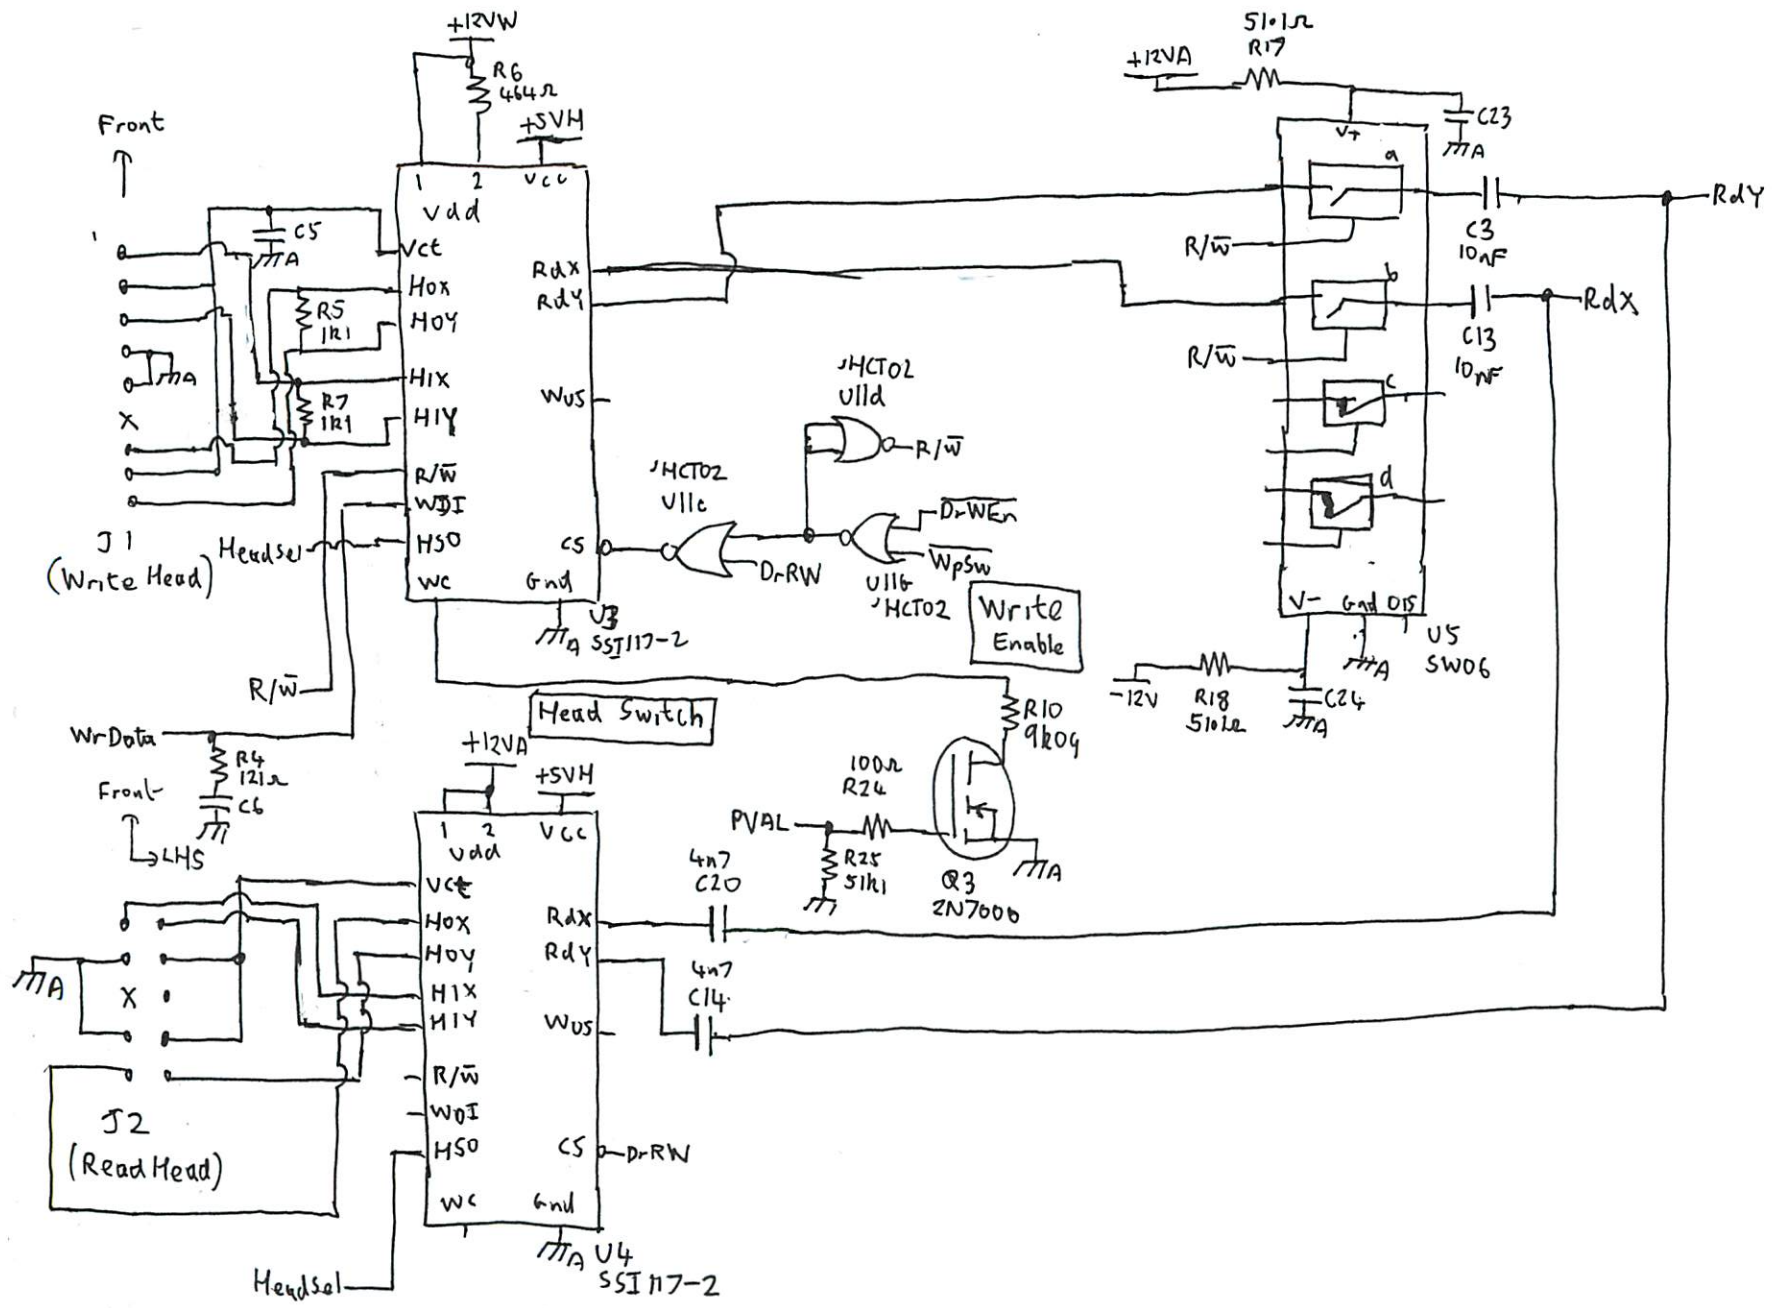

HP9143

1RB2-6021  
Write State  
Machine

1RB2-6022  
Read State  
Machine

1820-5466  
Drive Data/  
Clock Control

NVRAM

Buffer Address Counters

Input Ports

Write State Machine

Read State Machine

XOR RAM

Read Data Path

Power Filtering

Cable Termination

Drive Switches

Servo Microcontroller

Motor DAC

Tacho Sensor

Head Select

HP Mass Storage PSU ETX-76108M

HP Mass Storage Unit Fan

Panaflo FBH-08A12M