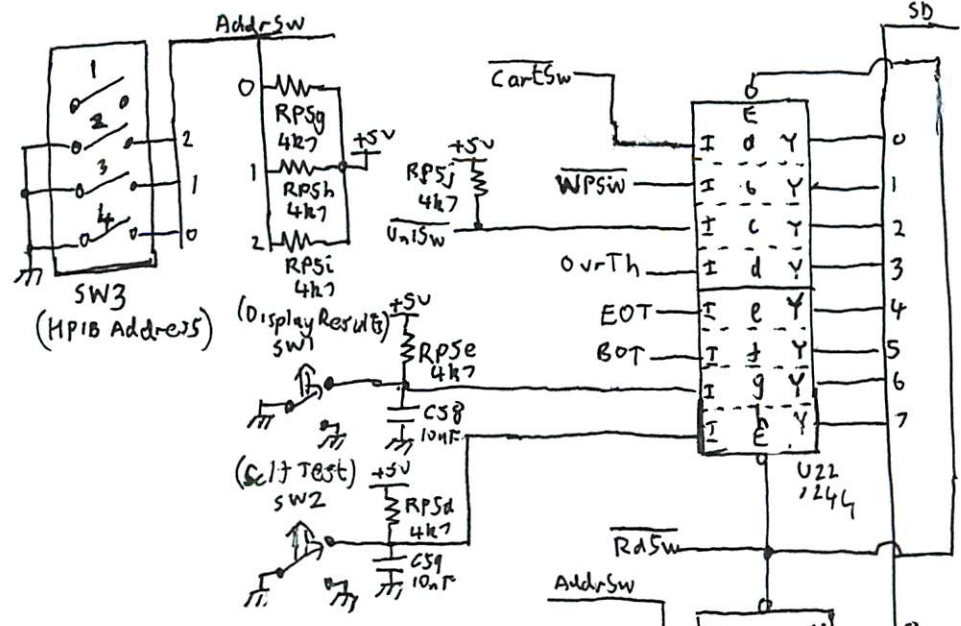

HP9143

1RB2-6021  
Write State  
Machine

1RB2-6022  
Read State  
Machine

1820-5466  
Drive Data/  
Clock Control

NVRAM

Buffer Address Counters

Input Ports

Write State Machine

Read State Machine

XOR RAM

Read Data Path

Power Filtering

Cable Termination

Drive Switches

Servo Microcontroller

Motor DAC