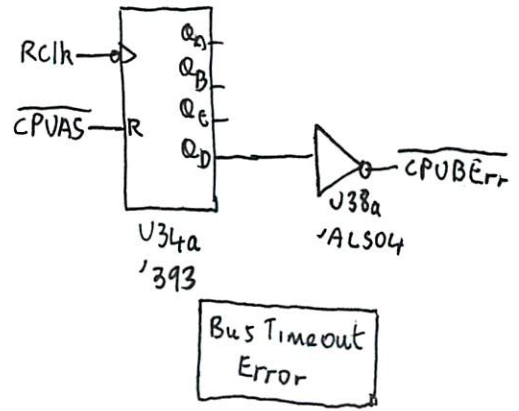

HP9143

1RB2-6021  
Write State  
Machine

1RB2-6022  
Read State  
Machine

1820-5466  
Drive Data/  
Clock Control

NVRAM

Buffer Address Counters

Input Ports

Write State Machine

Read State Machine

XOR RAM

Read Data Path

Power Filtering

Cable Termination

Drive Switches

Servo Microcontroller

Motor DAC