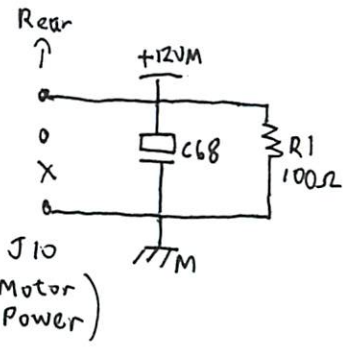

HP9143

1RB2-6021  
Write State  
Machine

1RB2-6022  
Read State  
Machine

1820-5466  
Drive Data/  
Clock Control

NVRAM

Buffer Address Counters

Input Ports

Write State Machine

Read State Machine

XOR RAM

Read Data Path

Power Filtering

Cable Termination

Drive Switches

Servo Microcontroller

Motor DAC