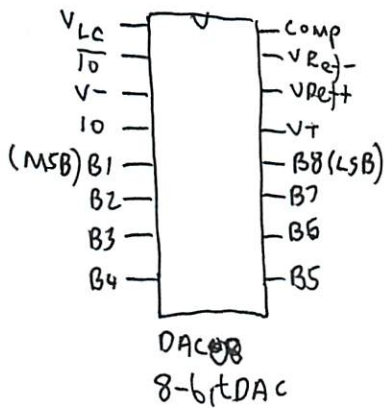

MP9(45)

LHS  
↑ → Top (SBCont)

LHS  
↑ → Rear

SBCont → Front Panel

SBCont → RW5

LHS  
↑

Motor  
Power

SBCont  
Power

HP9143

1RB2-6021  
Write State  
Machine

1RB2-6022  
Read State  
Machine

1820-5466  
Drive Data/  
Clock Control

NVRAM

Buffer Address Counters

Input Ports

Write State Machine