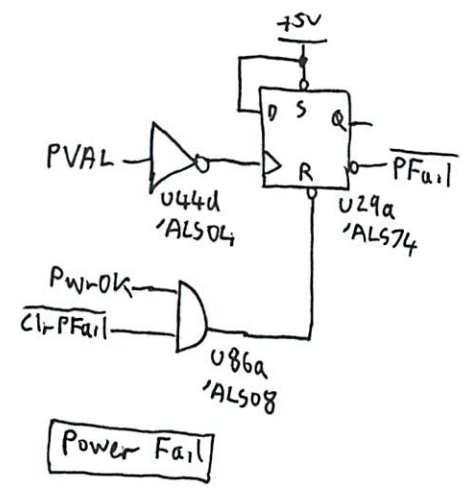

HP9143

1RB2-6021  
Write State  
Machine

1RB2-6022  
Read State  
Machine

1820-5466  
Drive Data/  
Clock Control

NVRAM

Buffer Address Counters

Input Ports

Write State Machine

Read State Machine

XOR RAM

Read Data Path

Power Filtering

Cable Termination

Drive Switches

Servo Microcontroller

Motor DAC