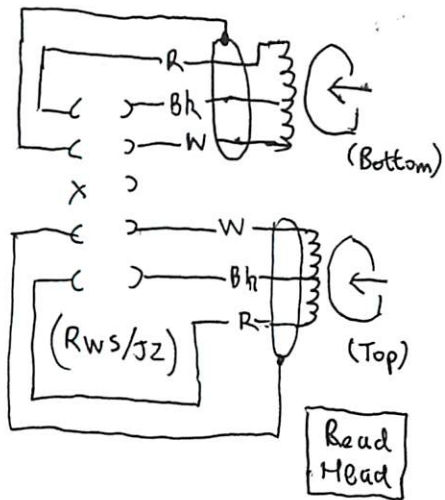

HP9143

1RB2-6021  
Write State  
Machine

1RB2-6022  
Read State  
Machine

1820-5466  
Drive Data/  
Clock Control

NVRAM

Buffer Address Counters

Input Ports

Write State Machine

Read State Machine

XOR RAM

Read Data Path

Power Filtering

Cable Termination

Drive Switches

Servo Microcontroller

Motor DAC

Tacho Sensor

Head Select

HP Mass Storage PSU ETX-76108M

HP Mass Storage Unit Fan

Panaflo FBH-08A12M