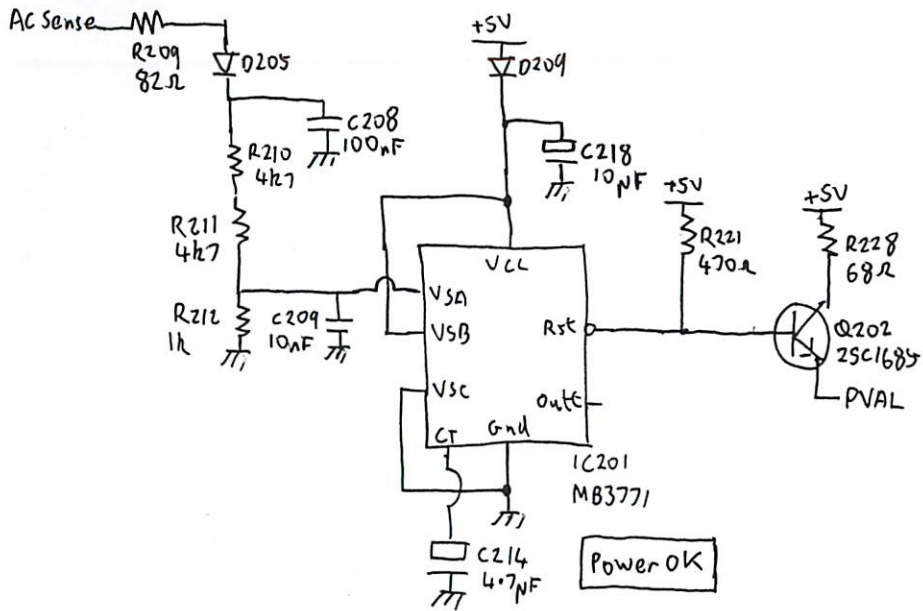

HP9143

1RB2-6021  
Write State  
Machine

1RB2-6022  
Read State  
Machine

1820-5466  
Drive Data/  
Clock Control

NVRAM

Buffer Address Counters

Input Ports

Write State Machine

Read State Machine

XOR RAM

Read Data Path

Power Filtering

Cable Termination

Drive Switches

Servo Microcontroller

Motor DAC

Tacho Sensor

Head Select

HP Mass Storage PSU ETX-76108M

HP Mass Storage Unit Fan

Panaflo FBH-08A12M