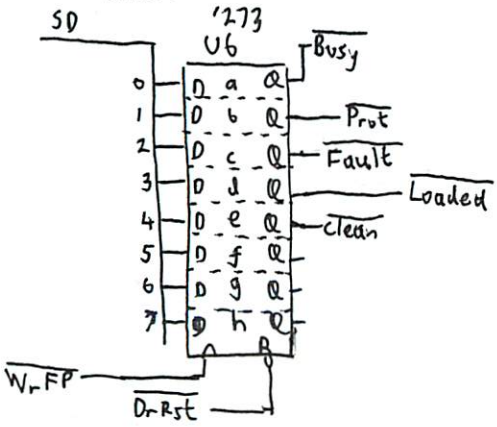

HP9143

1RB2-6021  
Write State  
Machine

1RB2-6022  
Read State  
Machine

1820-5466  
Drive Data/  
Clock Control

NVRAM

Buffer Address Counters

Input Ports

Write State Machine

Read State Machine

XOR RAM

Read Data Path

Power Filtering

Cable Termination

Drive Switches

Servo Microcontroller

Motor DAC