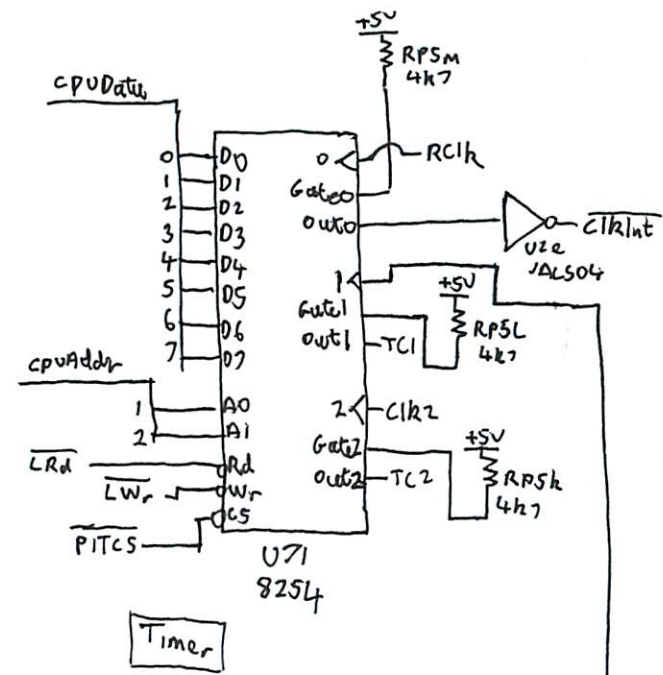

HP9143

1RB2-6021  
Write State  
Machine

1RB2-6022  
Read State  
Machine

1820-5466  
Drive Data/  
Clock Control

NVRAM

Buffer Address Counters

Input Ports

Write State Machine

Read State Machine

XOR RAM

Read Data Path

Power Filtering

Cable Termination

Drive Switches

Servo Microcontroller

Motor DAC