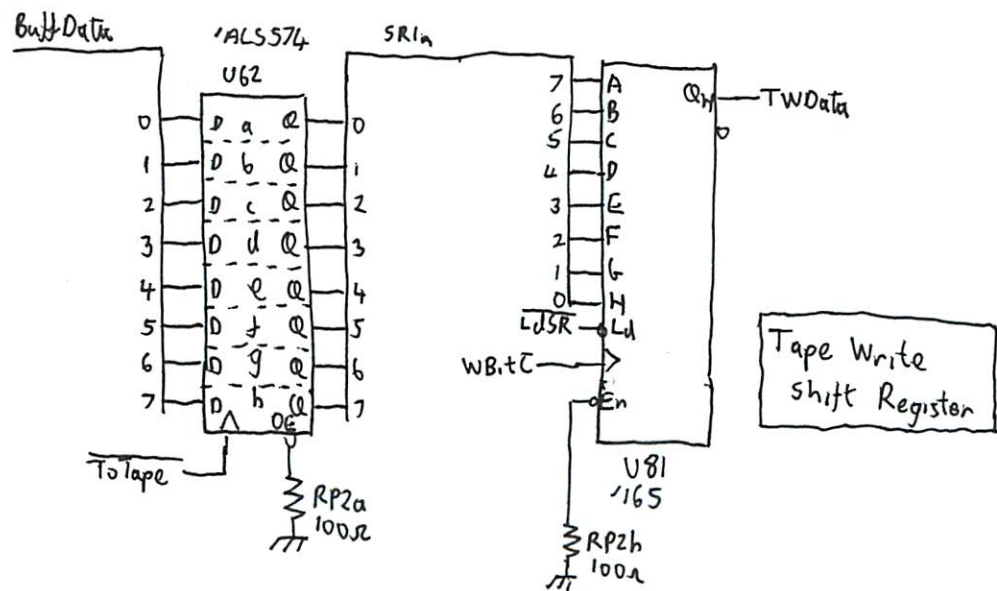

HP9143

1RB2-6021  
Write State  
Machine

1RB2-6022  
Read State  
Machine

1820-5466  
Drive Data/  
Clock Control

NVRAM

Buffer Address Counters

Input Ports

Write State Machine

Read State Machine

XOR RAM

Read Data Path

Power Filtering

Cable Termination

Drive Switches

Servo Microcontroller

Motor DAC