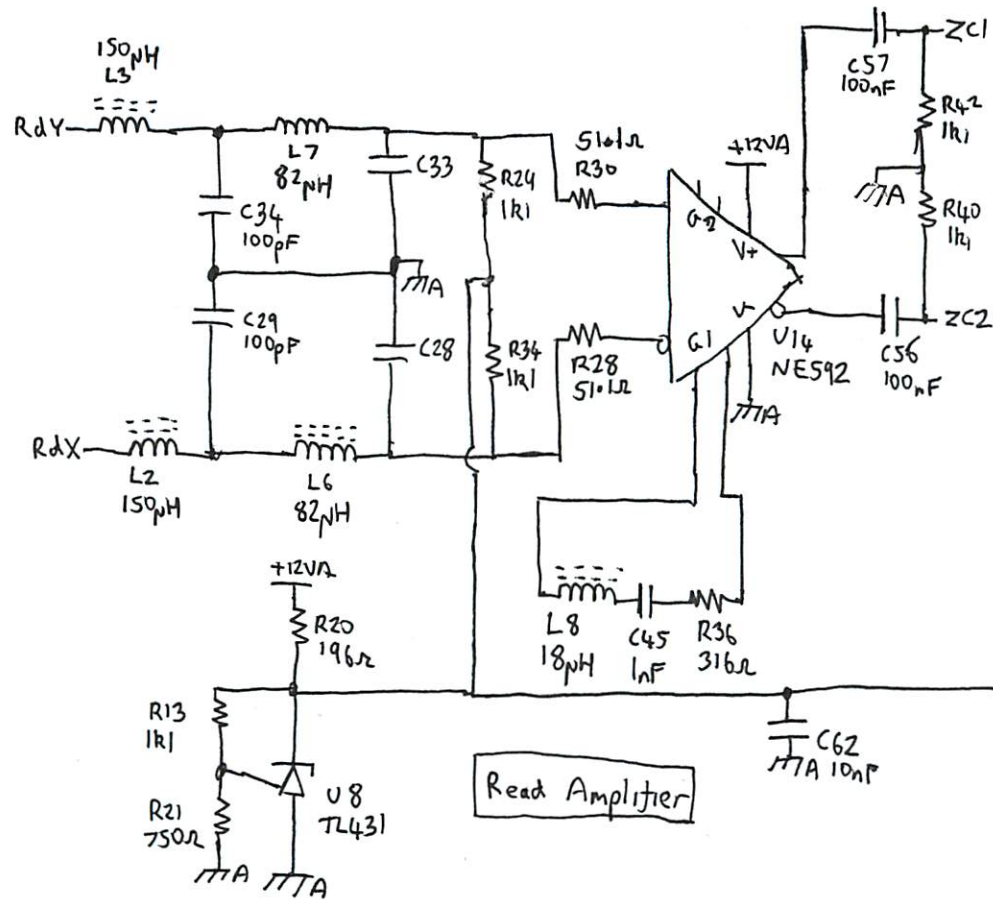

HP9143

1RB2-6021  
Write State  
Machine

1RB2-6022  
Read State  
Machine

1820-5466  
Drive Data/  
Clock Control

NVRAM

Buffer Address Counters

Input Ports

Write State Machine

Read State Machine

XOR RAM

Read Data Path

Power Filtering

Cable Termination

Drive Switches

Servo Microcontroller

Motor DAC