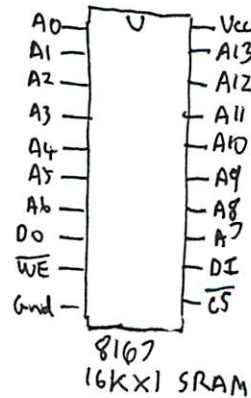

MP9(45)

LHS  
↑ → Top (SBCont)

LHS  
↑ → Rear

SBCont → Front Panel

SBCont → RW5

LHS  
↑

Motor  
Power

SBCont  
Power

HP9143

1RB2-6021  
Write State  
Machine

1RB2-6022  
Read State  
Machine

1820-5466  
Drive Data/  
Clock Control

NVRAM

Buffer Address Counters

Input Ports

Write State Machine

Read State Machine

XOR RAM

Read Data Path

Power Filtering

Cable Termination

Drive Switches

Servo Microcontroller

Motor DAC