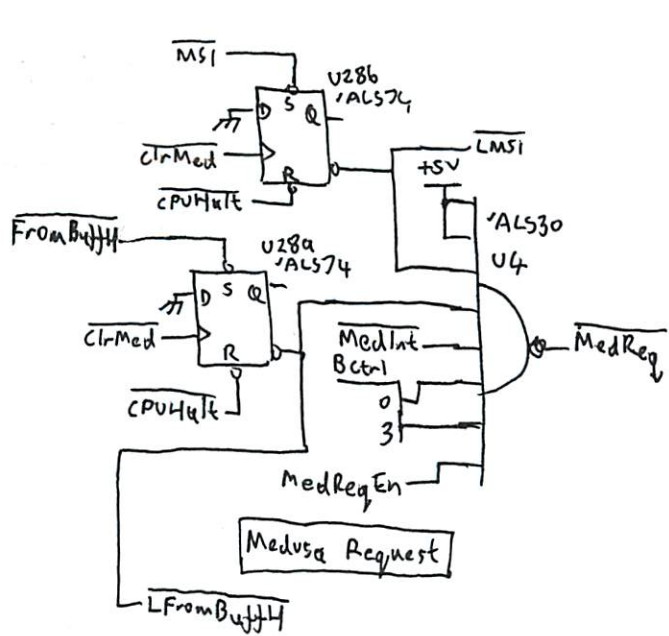

HP9143

1RB2-6021  
Write State  
Machine

1RB2-6022  
Read State  
Machine

1820-5466  
Drive Data/  
Clock Control

NVRAM

Buffer Address Counters

Input Ports

Write State Machine

Read State Machine

XOR RAM

Read Data Path

Power Filtering

Cable Termination

Drive Switches

Servo Microcontroller

Motor DAC

Tacho Sensor

Head Select

HP Mass Storage PSU ETX-76108M

HP Mass Storage Unit Fan

Panaflo FBH-08A12M