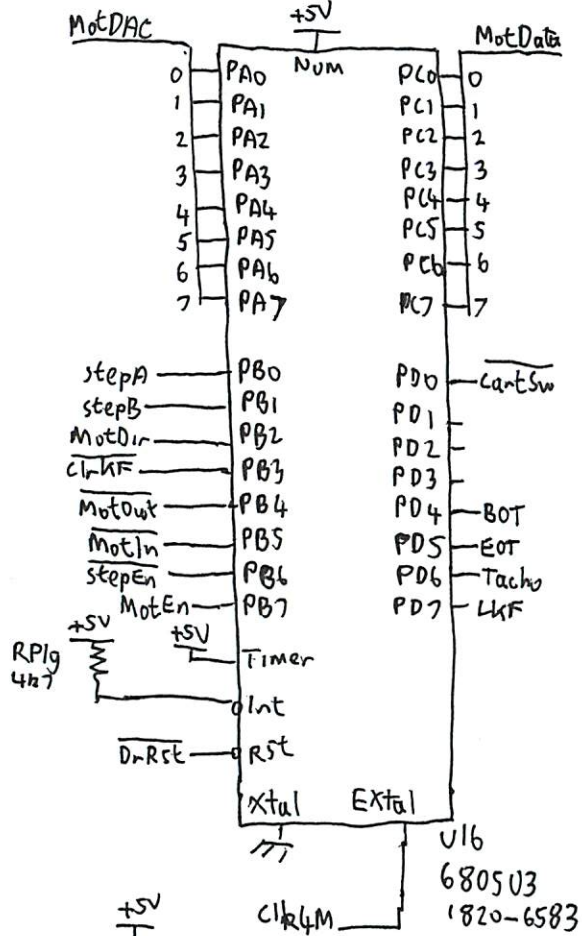

HP9143

1RB2-6021  
Write State  
Machine

1RB2-6022  
Read State  
Machine

1820-5466  
Drive Data/  
Clock Control

NVRAM

Buffer Address Counters

Input Ports

Write State Machine

Read State Machine

XOR RAM

Read Data Path

Power Filtering

Cable Termination

Drive Switches

Servo Microcontroller

Motor DAC

Tacho Sensor

Head Select

HP Mass Storage PSU ETX-76108M

HP Mass Storage Unit Fan

Panaflo FBH-08A12M