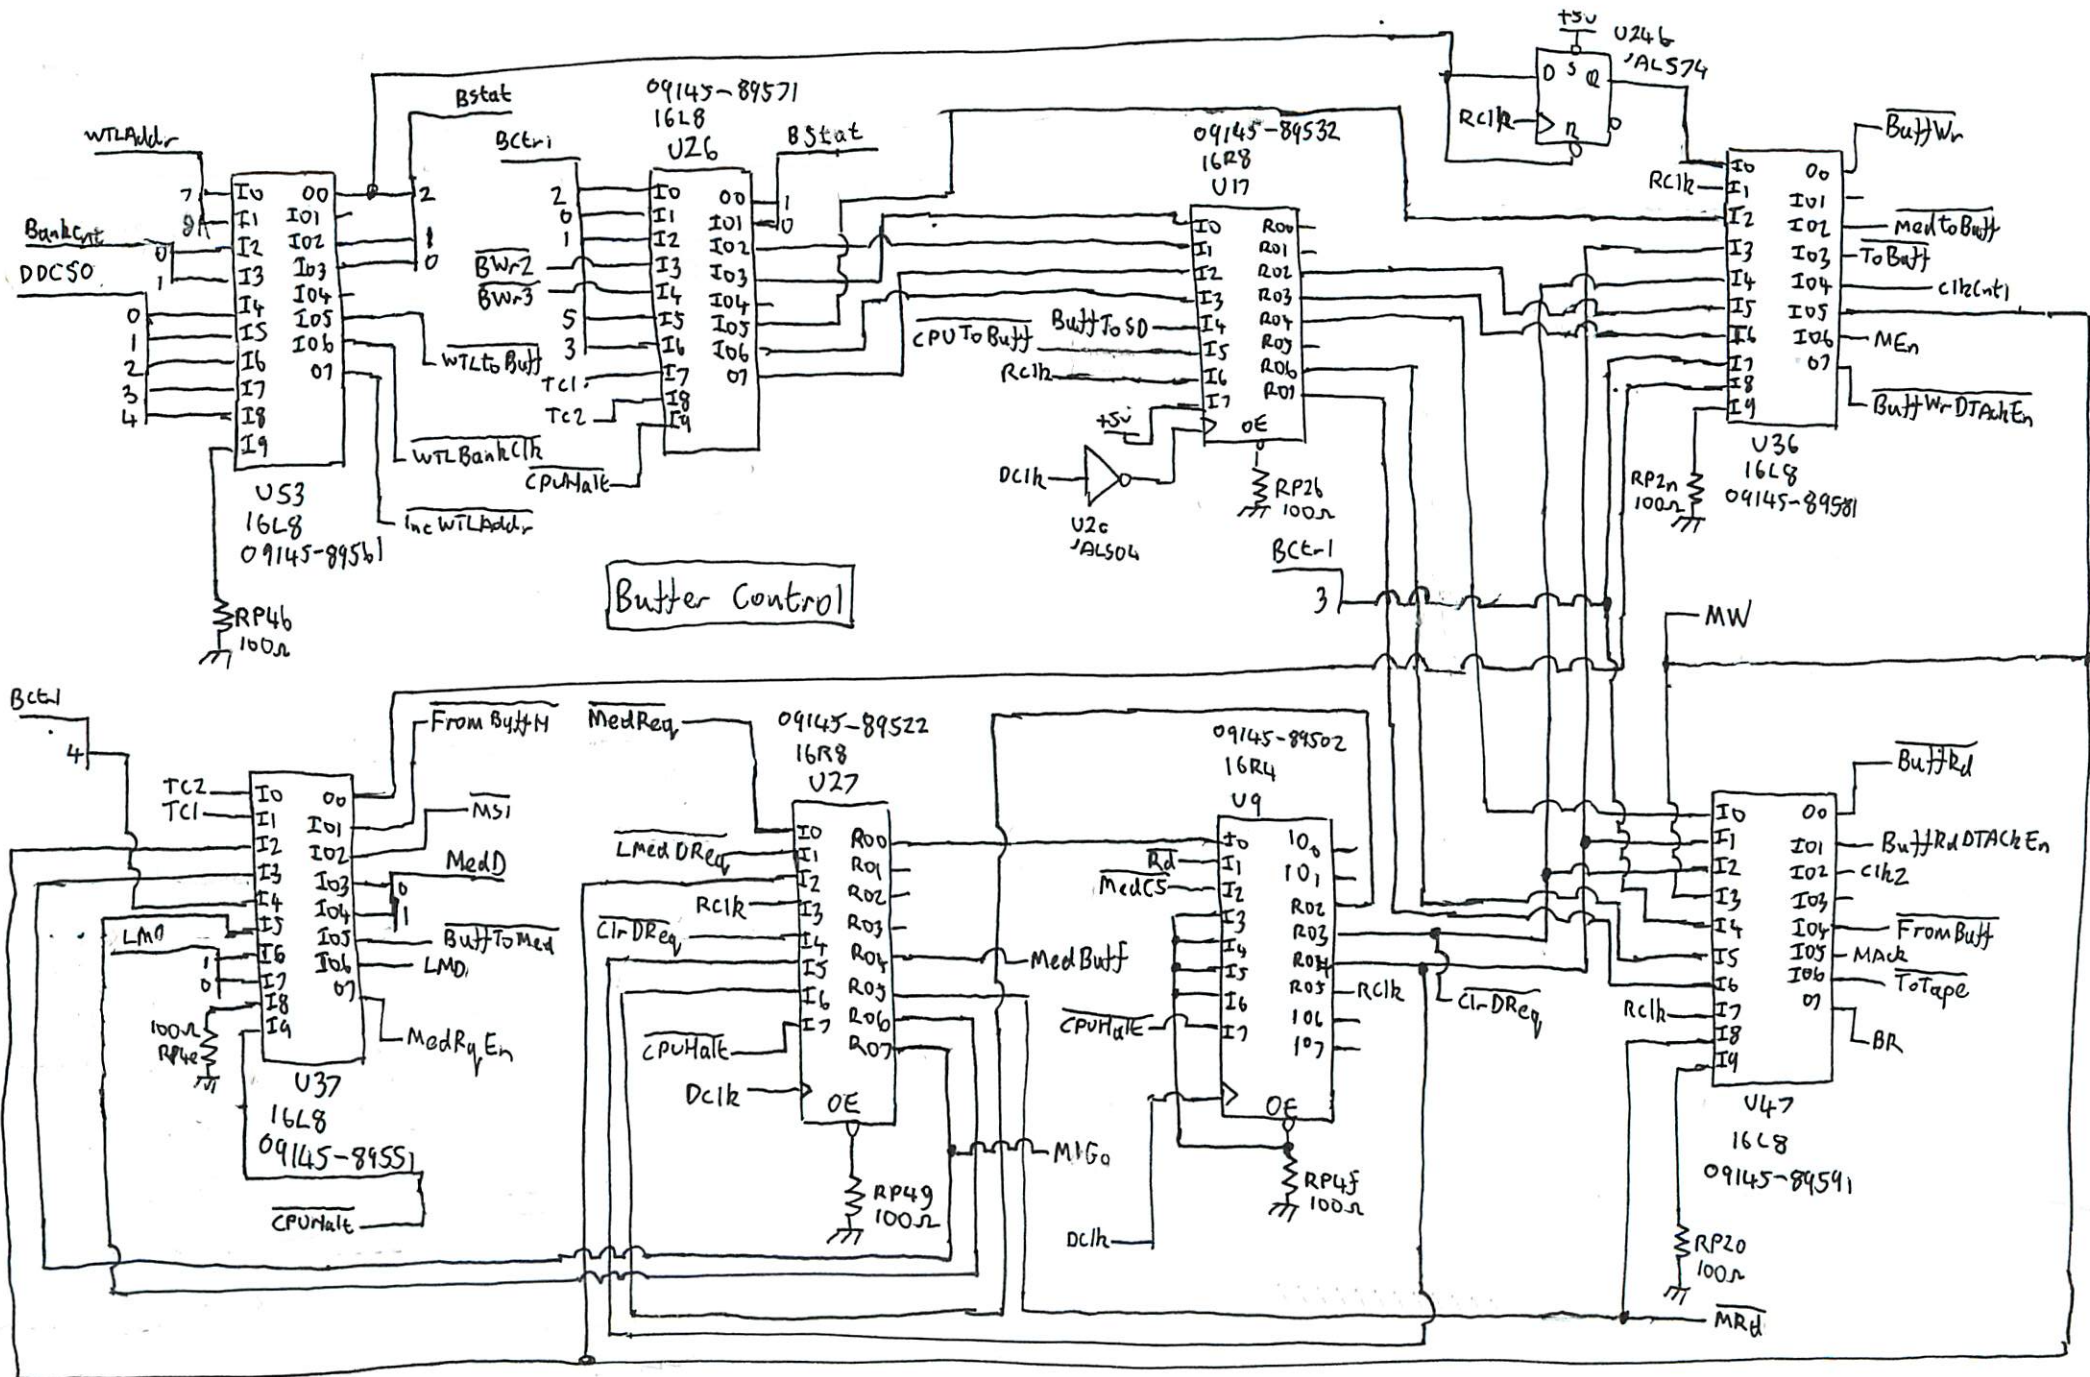

HP9143

1RB2-6021  
Write State  
Machine

1RB2-6022  
Read State  
Machine

1820-5466  
Drive Data/  
Clock Control

NVRAM

Buffer Address Counters

Input Ports

Write State Machine

Read State Machine

XOR RAM

Read Data Path

Power Filtering

Cable Termination

Drive Switches

Servo Microcontroller

Motor DAC

Tacho Sensor

Head Select

HP Mass Storage PSU ETX-76108M

HP Mass Storage Unit Fan

Panaflo FBH-08A12M