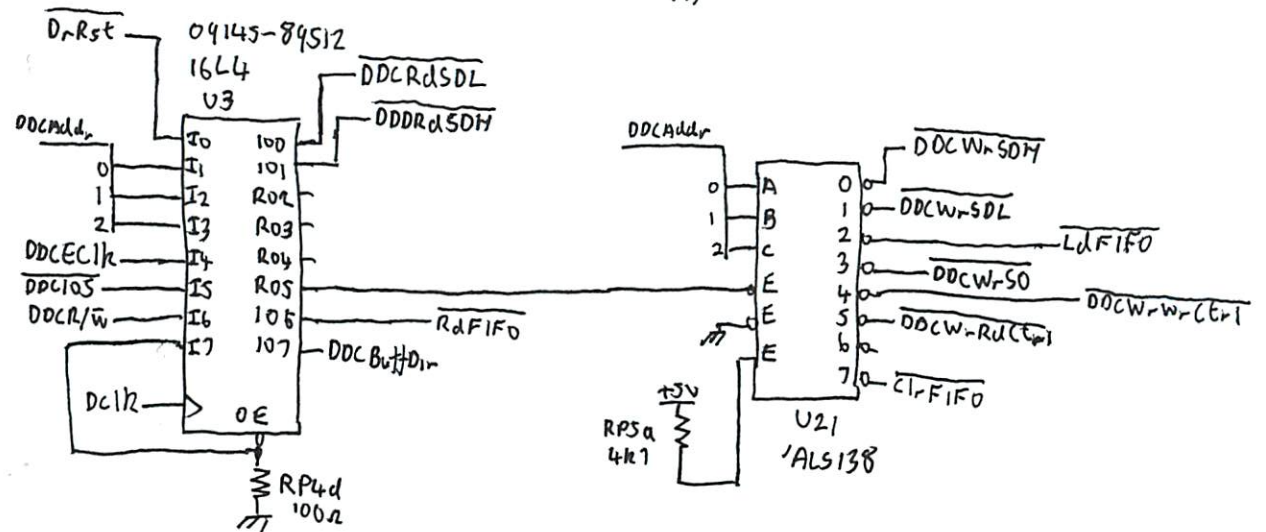

HP9143

1RB2-6021  
Write State  
Machine

1RB2-6022  
Read State  
Machine

1820-5466  
Drive Data/  
Clock Control

NVRAM

Buffer Address Counters

Input Ports

Write State Machine

Read State Machine

XOR RAM

Read Data Path

Power Filtering

Cable Termination

Drive Switches

Servo Microcontroller

Motor DAC