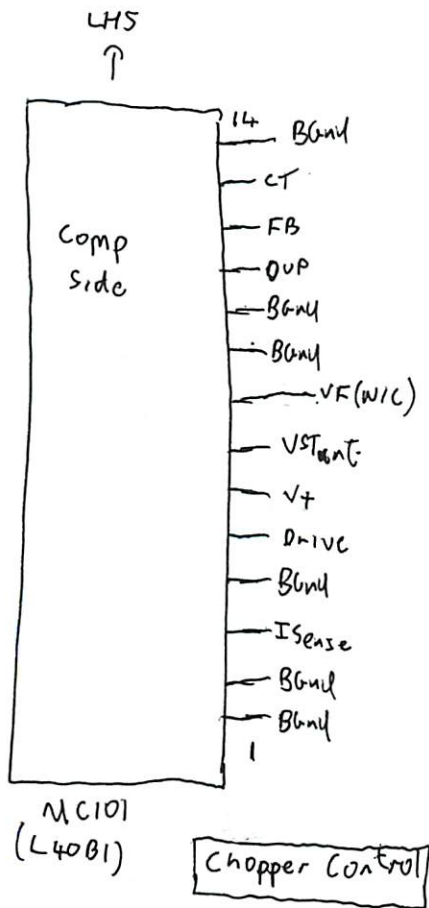

HP9143

1RB2-6021  
Write State  
Machine

1RB2-6022  
Read State  
Machine

1820-5466  
Drive Data/  
Clock Control

NVRAM

Buffer Address Counters

Input Ports

Write State Machine

Read State Machine

XOR RAM

Read Data Path

Power Filtering

Cable Termination

Drive Switches

Servo Microcontroller

Motor DAC

Tacho Sensor

Head Select

HP Mass Storage PSU ETX-76108M

HP Mass Storage Unit Fan

Panaflo FBH-08A12M