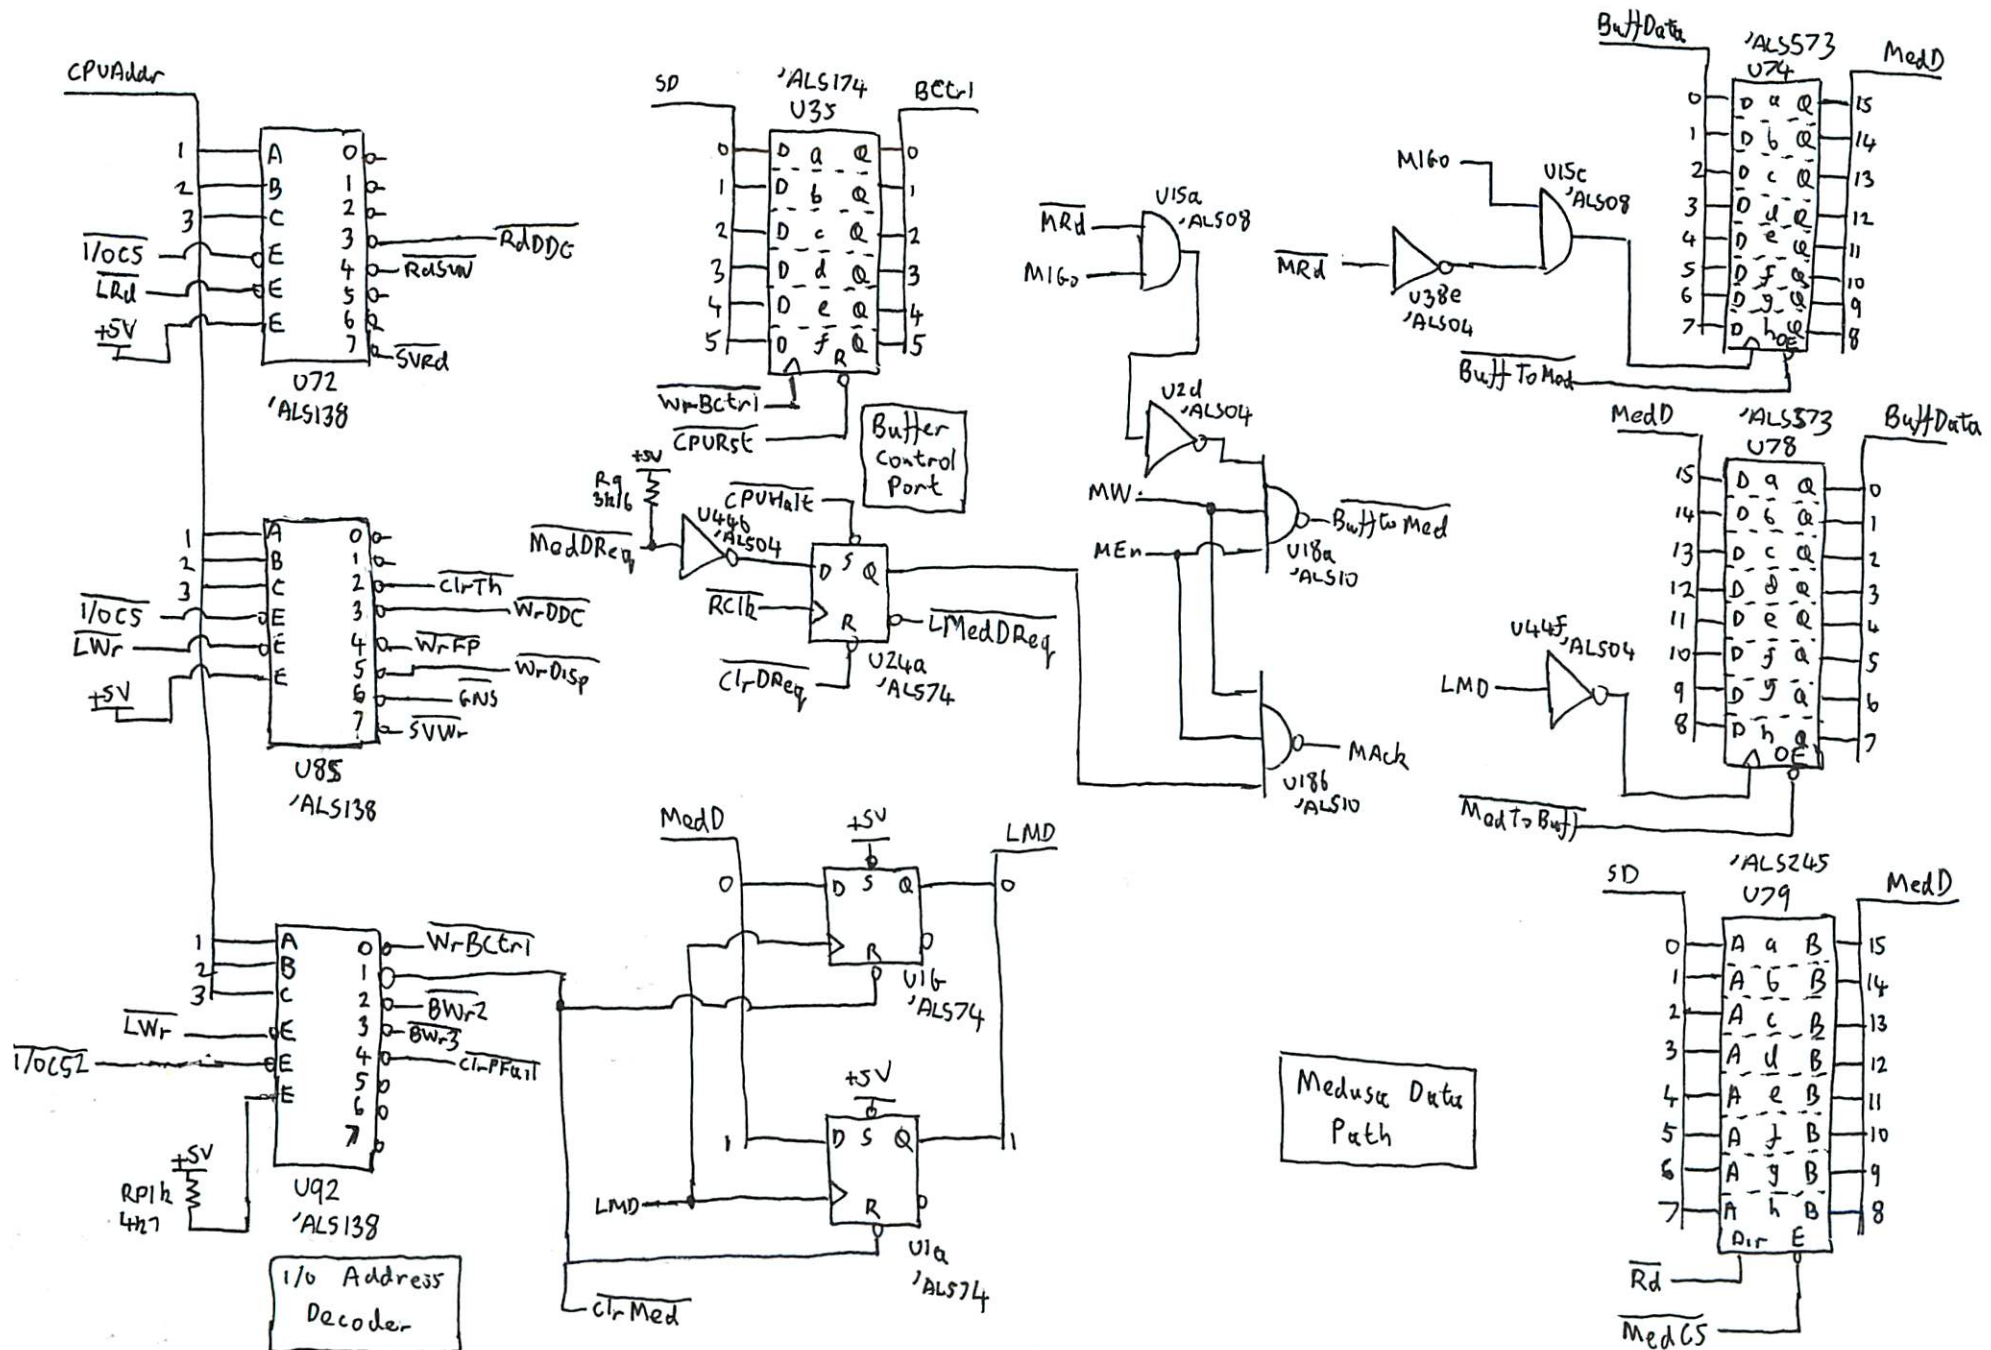

HP9143

1RB2-6021  
Write State  
Machine

1RB2-6022  
Read State  
Machine

1820-5466  
Drive Data/  
Clock Control

NVRAM

Buffer Address Counters

Input Ports

Write State Machine

Read State Machine

XOR RAM

Read Data Path

Power Filtering

Cable Termination

Drive Switches

Servo Microcontroller

Motor DAC