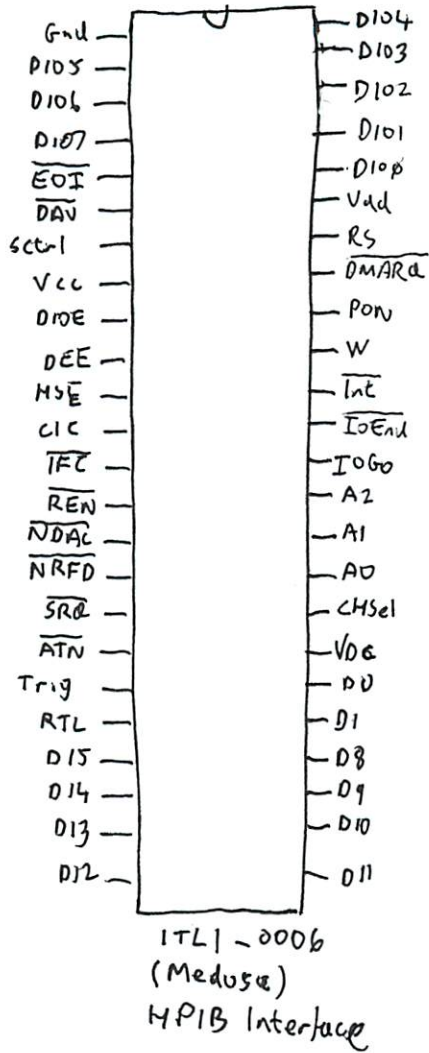

MP9(45)

LHS  
↑ → Top (SBCont)

LHS  
↑ → Rear

SBCont → Front Panel

SBCont → RW5

LHS  
↑

Motor  
Power

SBCont  
Power

HP9143

1RB2-6021  
Write State  
Machine

1RB2-6022  
Read State  
Machine

1820-5466  
Drive Data/  
Clock Control

NVRAM

Buffer Address Counters

Input Ports

Write State Machine

Read State Machine

XOR RAM

Read Data Path

Power Filtering

Cable Termination

Drive Switches

Servo Microcontroller

Motor DAC