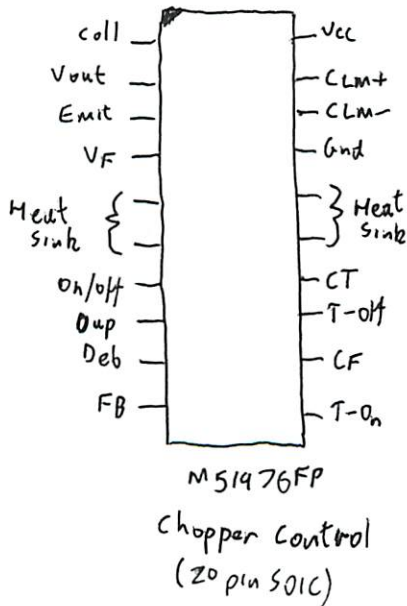

HP9143

1RB2-6021  
Write State  
Machine

1RB2-6022  
Read State  
Machine

1820-5466  
Drive Data/  
Clock Control

NVRAM

Buffer Address Counters

Input Ports

Write State Machine

Read State Machine

XOR RAM

Read Data Path

Power Filtering

Cable Termination

Drive Switches

Servo Microcontroller

Motor DAC

Tacho Sensor

Head Select

HP Mass Storage PSU ETX-76108M

HP Mass Storage Unit Fan

Panaflo FBH-08A12M