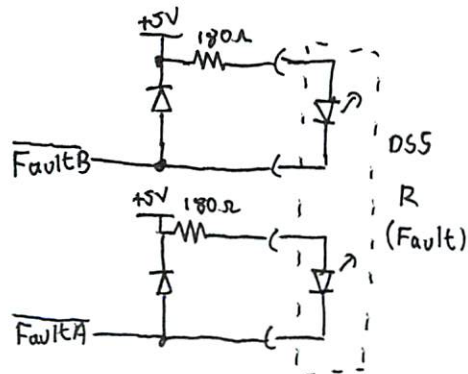

HP9143

1RB2-6021  
Write State  
Machine

1RB2-6022  
Read State  
Machine

1820-5466  
Drive Data/  
Clock Control

NVRAM

Buffer Address Counters

Input Ports

Write State Machine

Read State Machine

XOR RAM

Read Data Path

Power Filtering

Cable Termination

Drive Switches

Servo Microcontroller

Motor DAC

Tacho Sensor

Head Select

HP Mass Storage PSU ETX-76108M

HP Mass Storage Unit Fan

Panaflo FBH-08A12M