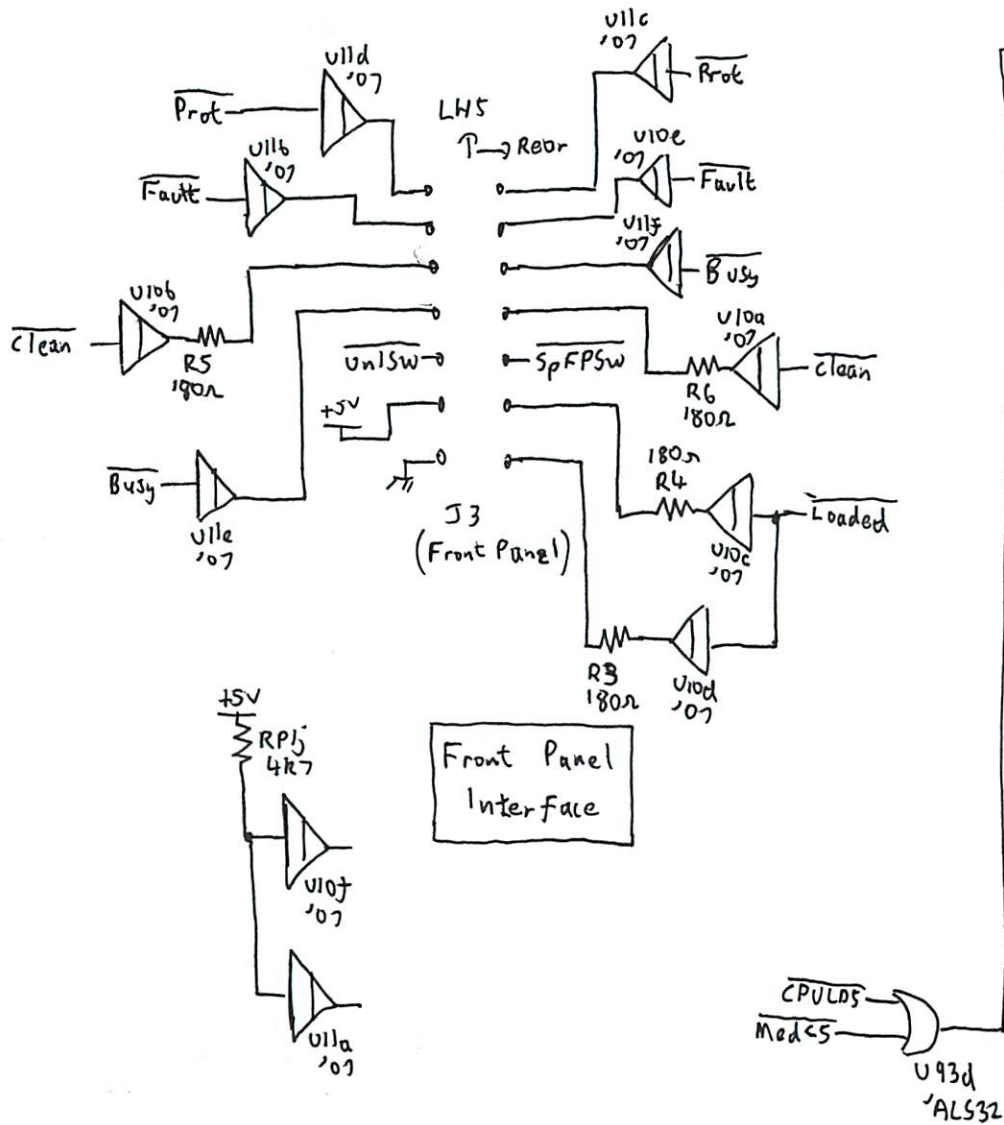

HP9143

1RB2-6021  
Write State  
Machine

1RB2-6022  
Read State  
Machine

1820-5466  
Drive Data/  
Clock Control

NVRAM

Buffer Address Counters

Input Ports

Write State Machine

Read State Machine

XOR RAM

Read Data Path

Power Filtering

Cable Termination

Drive Switches

Servo Microcontroller

Motor DAC