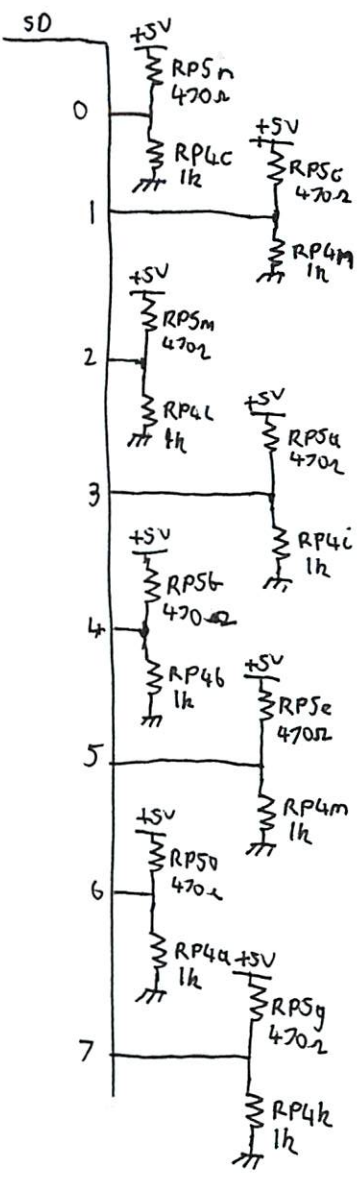

MP9(45)

LHS  
↑ → Top (SBCont)

LHS  
↑ → Rear

SBCont → Front Panel

SBCont → RW5

LHS  
↑

Motor  
Power

SBCont  
Power

HP9143

1RB2-6021  
Write State  
Machine

1RB2-6022  
Read State  
Machine

1820-5466  
Drive Data/  
Clock Control

NVRAM

Buffer Address Counters

Input Ports

Write State Machine

Read State Machine

XOR RAM

Read Data Path

Power Filtering

Cable Termination

Drive Switches

Servo Microcontroller

Motor DAC