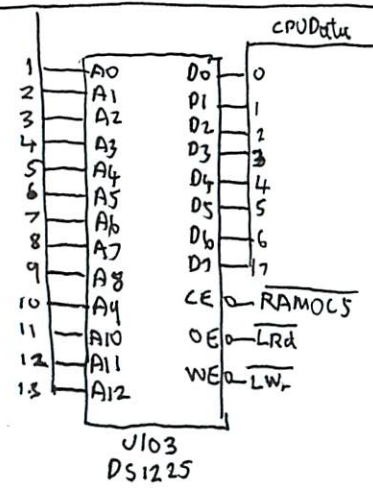

MP9(45)

LHS  
↑ → Top (SBCont)

LHS  
↑ → Rear

SBCont → Front Panel

SBCont → RW5

LHS  
↑

Motor  
Power

SBCont  
Power

HP9143

1RB2-6021  
Write State  
Machine

1RB2-6022  
Read State  
Machine

1820-5466  
Drive Data/  
Clock Control

NVRAM

Buffer Address Counters

Input Ports

Write State Machine

Read State Machine

XOR RAM

Read Data Path

Power Filtering

Cable Termination

Drive Switches

Servo Microcontroller

Motor DAC