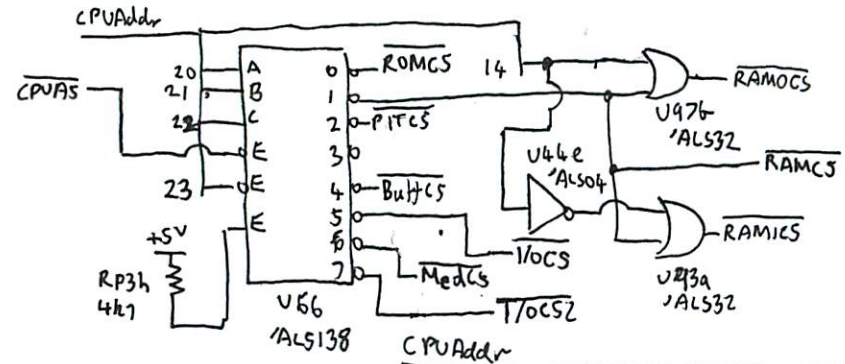

HP9143

1RB2-6021  
Write State  
Machine

1RB2-6022  
Read State  
Machine

1820-5466  
Drive Data/  
Clock Control

NVRAM

Buffer Address Counters

Input Ports

Write State Machine

Read State Machine

XOR RAM

Read Data Path

Power Filtering

Cable Termination

Drive Switches

Servo Microcontroller

Motor DAC