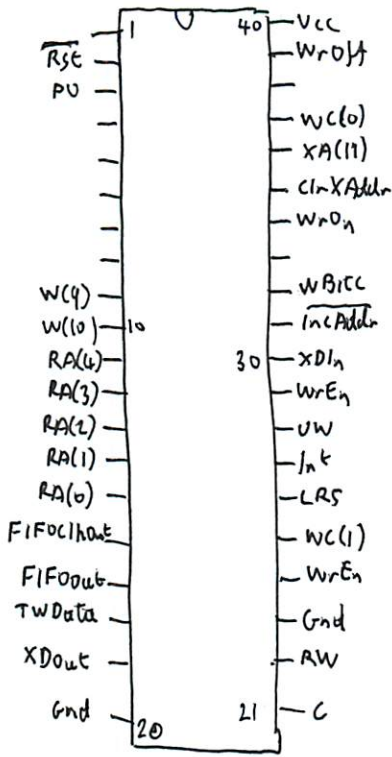

MP9(45)

LHS  
↑ → Top (SBCont)

LHS  
↑ → Rear

SBCont → Front Panel

SBCont → RW5

LHS  
↑

Motor  
Power

SBCont  
Power

HP9143

1RB2-6021  
Write State  
Machine

1RB2-6022  
Read State  
Machine

1820-5466  
Drive Data/  
Clock Control

NVRAM

Buffer Address Counters

Input Ports

Write State Machine

Read State Machine

XOR RAM

Read Data Path

Power Filtering

Cable Termination

Drive Switches

Servo Microcontroller

Motor DAC