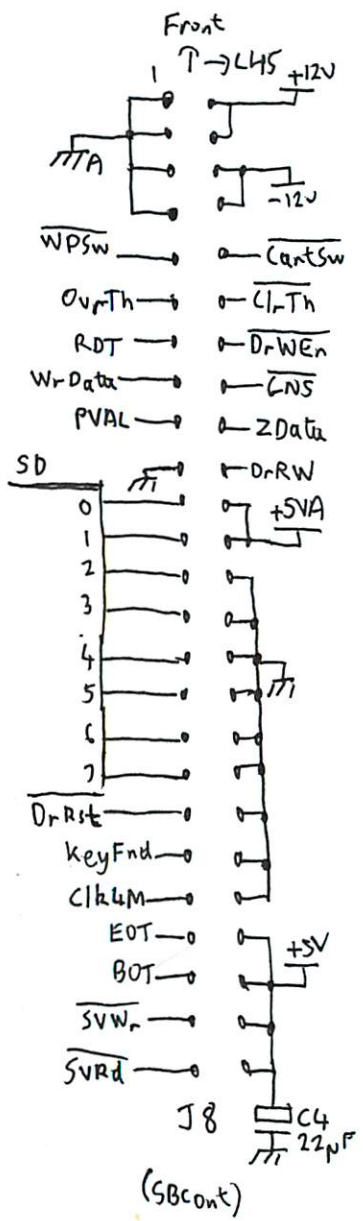

MP9(45)

LHS  
↑ → Top (SBCont)

LHS  
↑ → Rear

SBCont → Front Panel

SBCont → RW5

LHS  
↑

Motor  
Power

SBCont  
Power

HP9143

1RB2-6021  
Write State  
Machine

1RB2-6022  
Read State  
Machine

1820-5466  
Drive Data/  
Clock Control

NVRAM

Buffer Address Counters

Input Ports

Write State Machine

Read State Machine

XOR RAM

Read Data Path

Power Filtering

Cable Termination

Drive Switches

Servo Microcontroller

Motor DAC

Tacho Sensor

Head Select

HP Mass Storage PSU ETX-76108M

HP Mass Storage Unit Fan

Panaflo FBH-08A12M