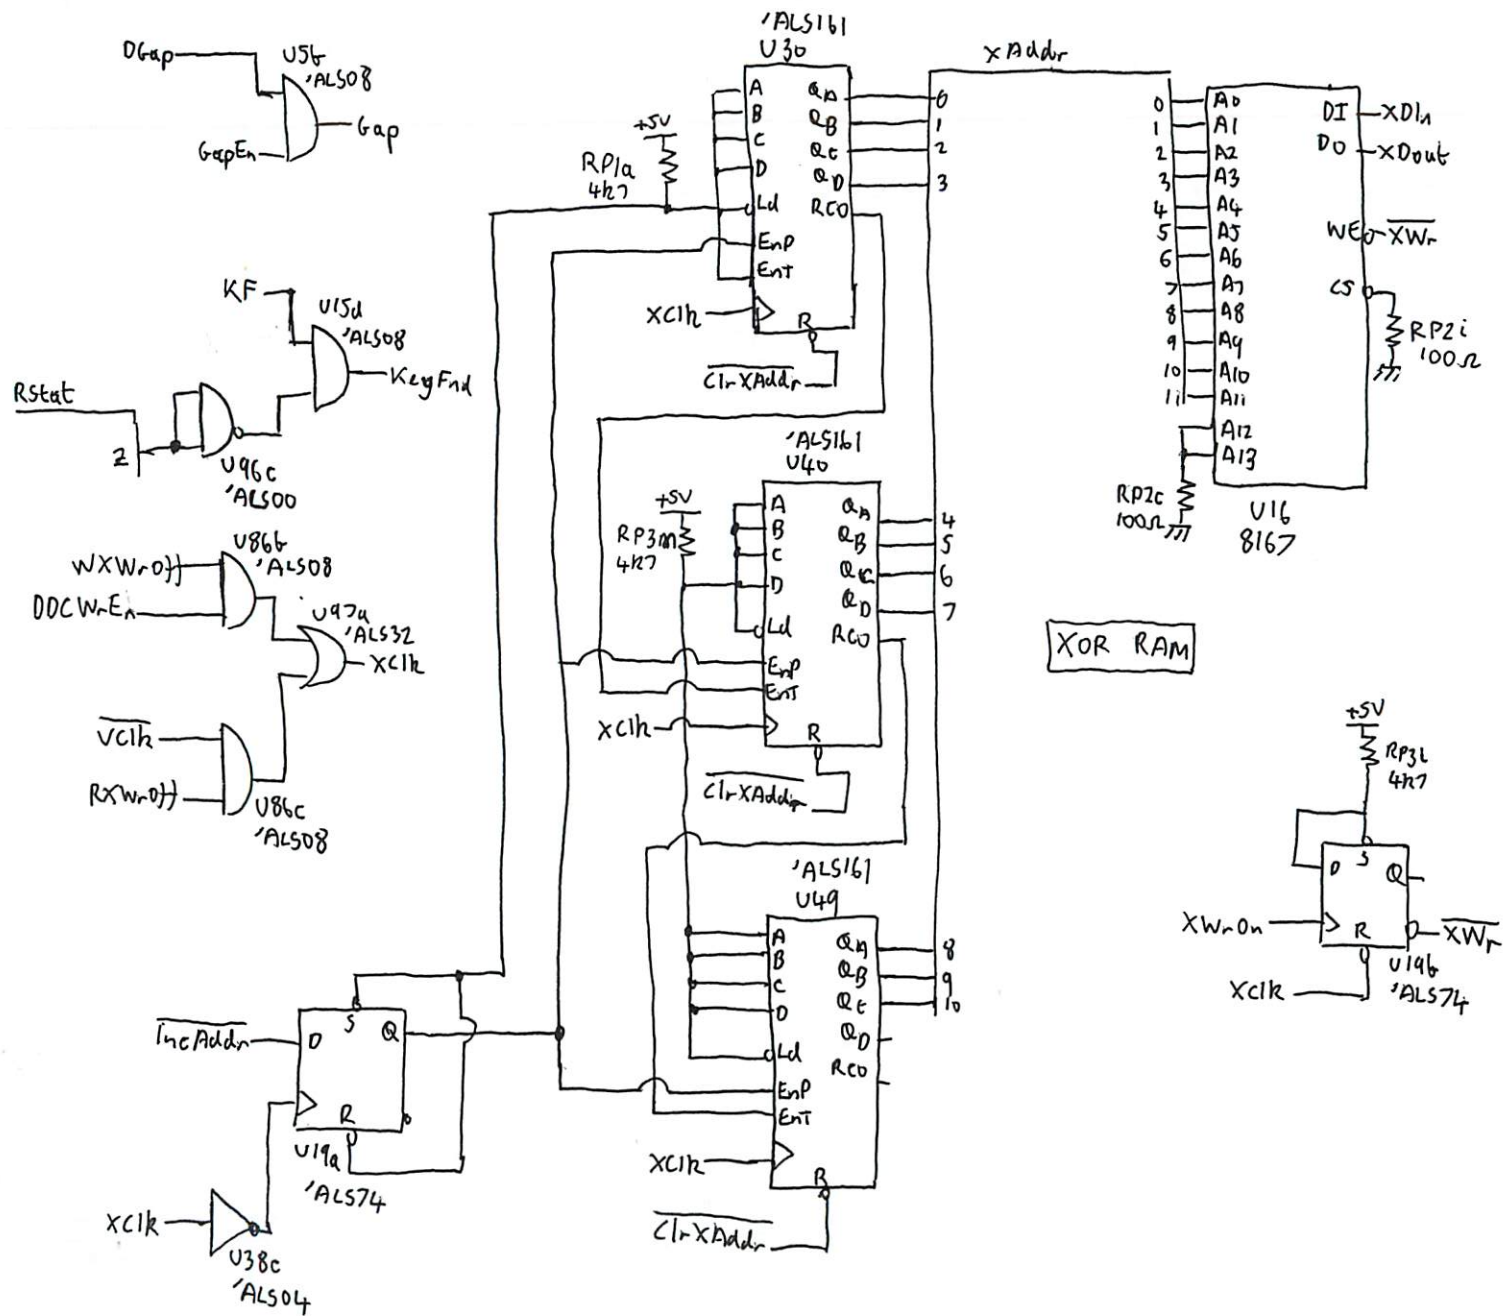

HP9143

1RB2-6021  
Write State  
Machine

1RB2-6022  
Read State  
Machine

1820-5466  
Drive Data/  
Clock Control

NVRAM

Buffer Address Counters

Input Ports

Write State Machine

Read State Machine

XOR RAM

Read Data Path

Power Filtering

Cable Termination

Drive Switches

Servo Microcontroller

Motor DAC