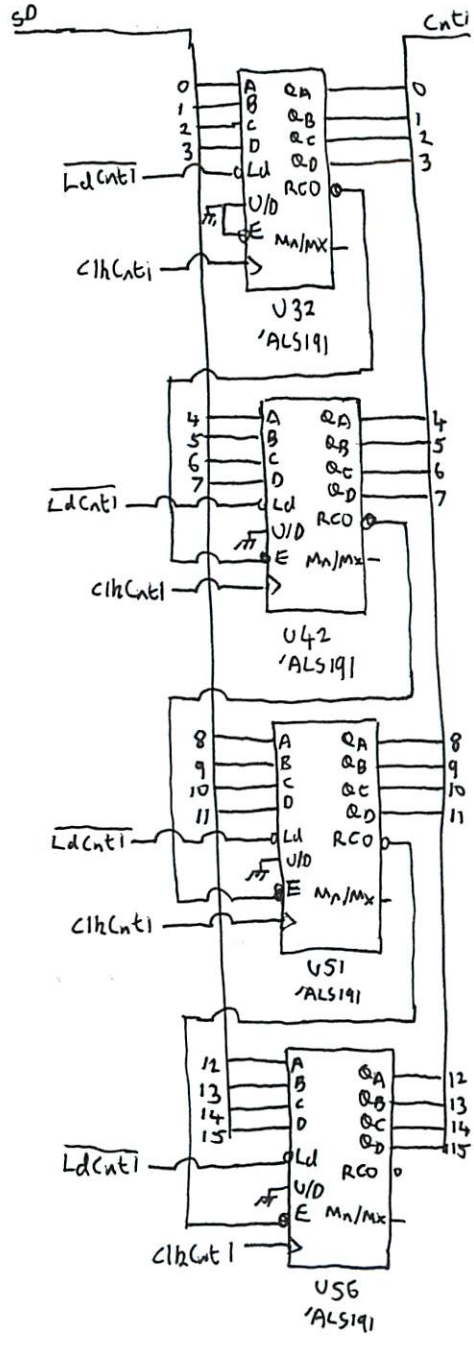

MP9(45)

LHS  
↑ → Top (SBCont)

LHS  
↑ → Rear

SBCont → Front Panel

SBCont → RW5

LHS  
↑

Motor  
Power

SBCont  
Power

HP9143

1RB2-6021  
Write State  
Machine

1RB2-6022  
Read State  
Machine

1820-5466  
Drive Data/  
Clock Control

NVRAM

Buffer Address Counters

Input Ports

Write State Machine

Read State Machine

XOR RAM

Read Data Path

Power Filtering

Cable Termination

Drive Switches

Servo Microcontroller

Motor DAC