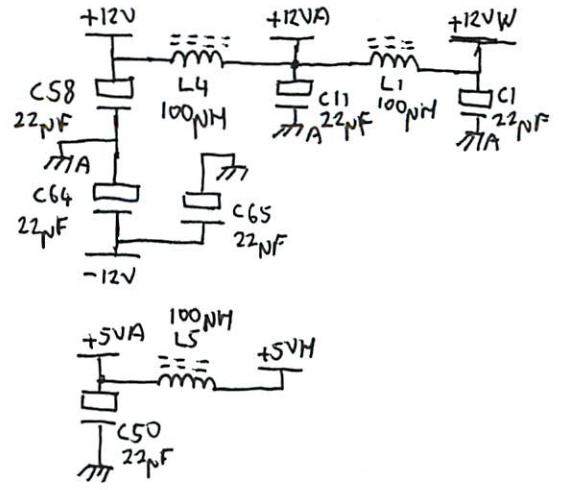

HP9143

1RB2-6021  
Write State  
Machine

1RB2-6022  
Read State  
Machine

1820-5466  
Drive Data/  
Clock Control

NVRAM

Buffer Address Counters

Input Ports

Write State Machine

Read State Machine

XOR RAM

Read Data Path

Power Filtering

Cable Termination

Drive Switches

Servo Microcontroller

Motor DAC