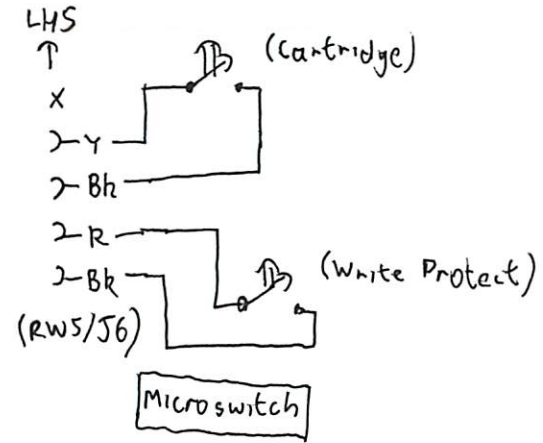

Read State Machine

XOR RAM

Read Data Path

Power Filtering

Cable Termination

Drive Switches

Servo Microcontroller

Motor DAC

Tacho Sensor

Head Select

HP Mass Storage PSU ETX-76108M

HP Mass Storage Unit Fan

Panaflo FBH-08A12M