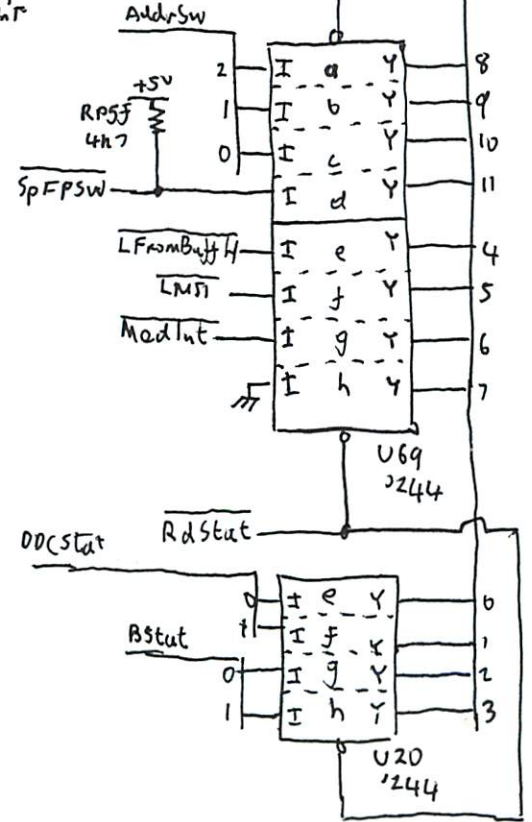

MP9(45)

LHS  
↑ → Top (SBCont)

LHS  
↑ → Rear

SBCont → Front Panel

SBCont → RW5

LHS  
↑

Motor  
Power

SBCont  
Power

HP9143

1RB2-6021  
Write State  
Machine

1RB2-6022  
Read State  
Machine

1820-5466  
Drive Data/  
Clock Control

NVRAM

Buffer Address Counters

Input Ports

Write State Machine

Read State Machine

XOR RAM

Read Data Path

Power Filtering

Cable Termination

Drive Switches

Servo Microcontroller

Motor DAC