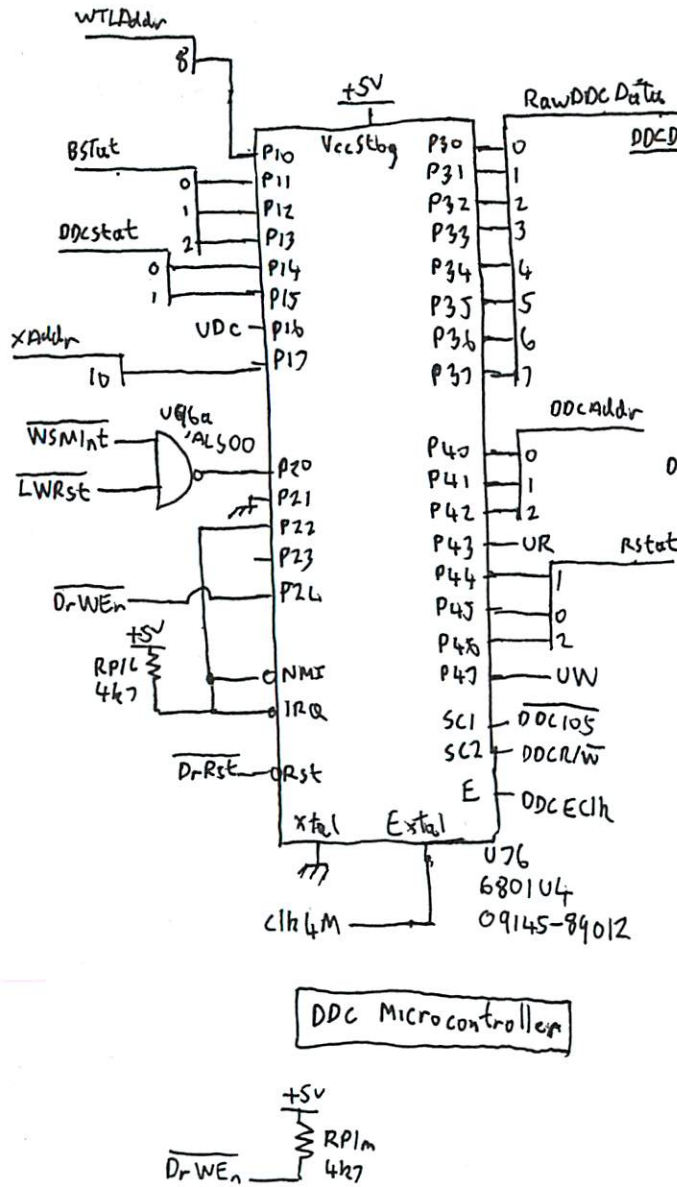

MP9(45)

LHS  
↑ → Top (SBCont)

LHS  
↑ → Rear

SBCont → Front Panel

SBCont → RW5

LHS  
↑

Motor  
Power

SBCont  
Power

HP9143

1RB2-6021  
Write State  
Machine

1RB2-6022  
Read State  
Machine

1820-5466  
Drive Data/  
Clock Control

NVRAM

Buffer Address Counters

Input Ports

Write State Machine

Read State Machine

XOR RAM

Read Data Path

Power Filtering

Cable Termination

Drive Switches

Servo Microcontroller

Motor DAC