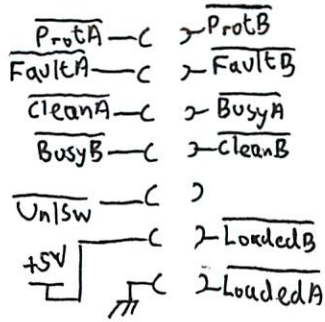

Read State Machine

XOR RAM

Read Data Path

Power Filtering

Cable Termination

Drive Switches

Servo Microcontroller

Motor DAC

Tacho Sensor

Head Select

HP Mass Storage PSU ETX-76108M

HP Mass Storage Unit Fan

Panaflo FBH-08A12M