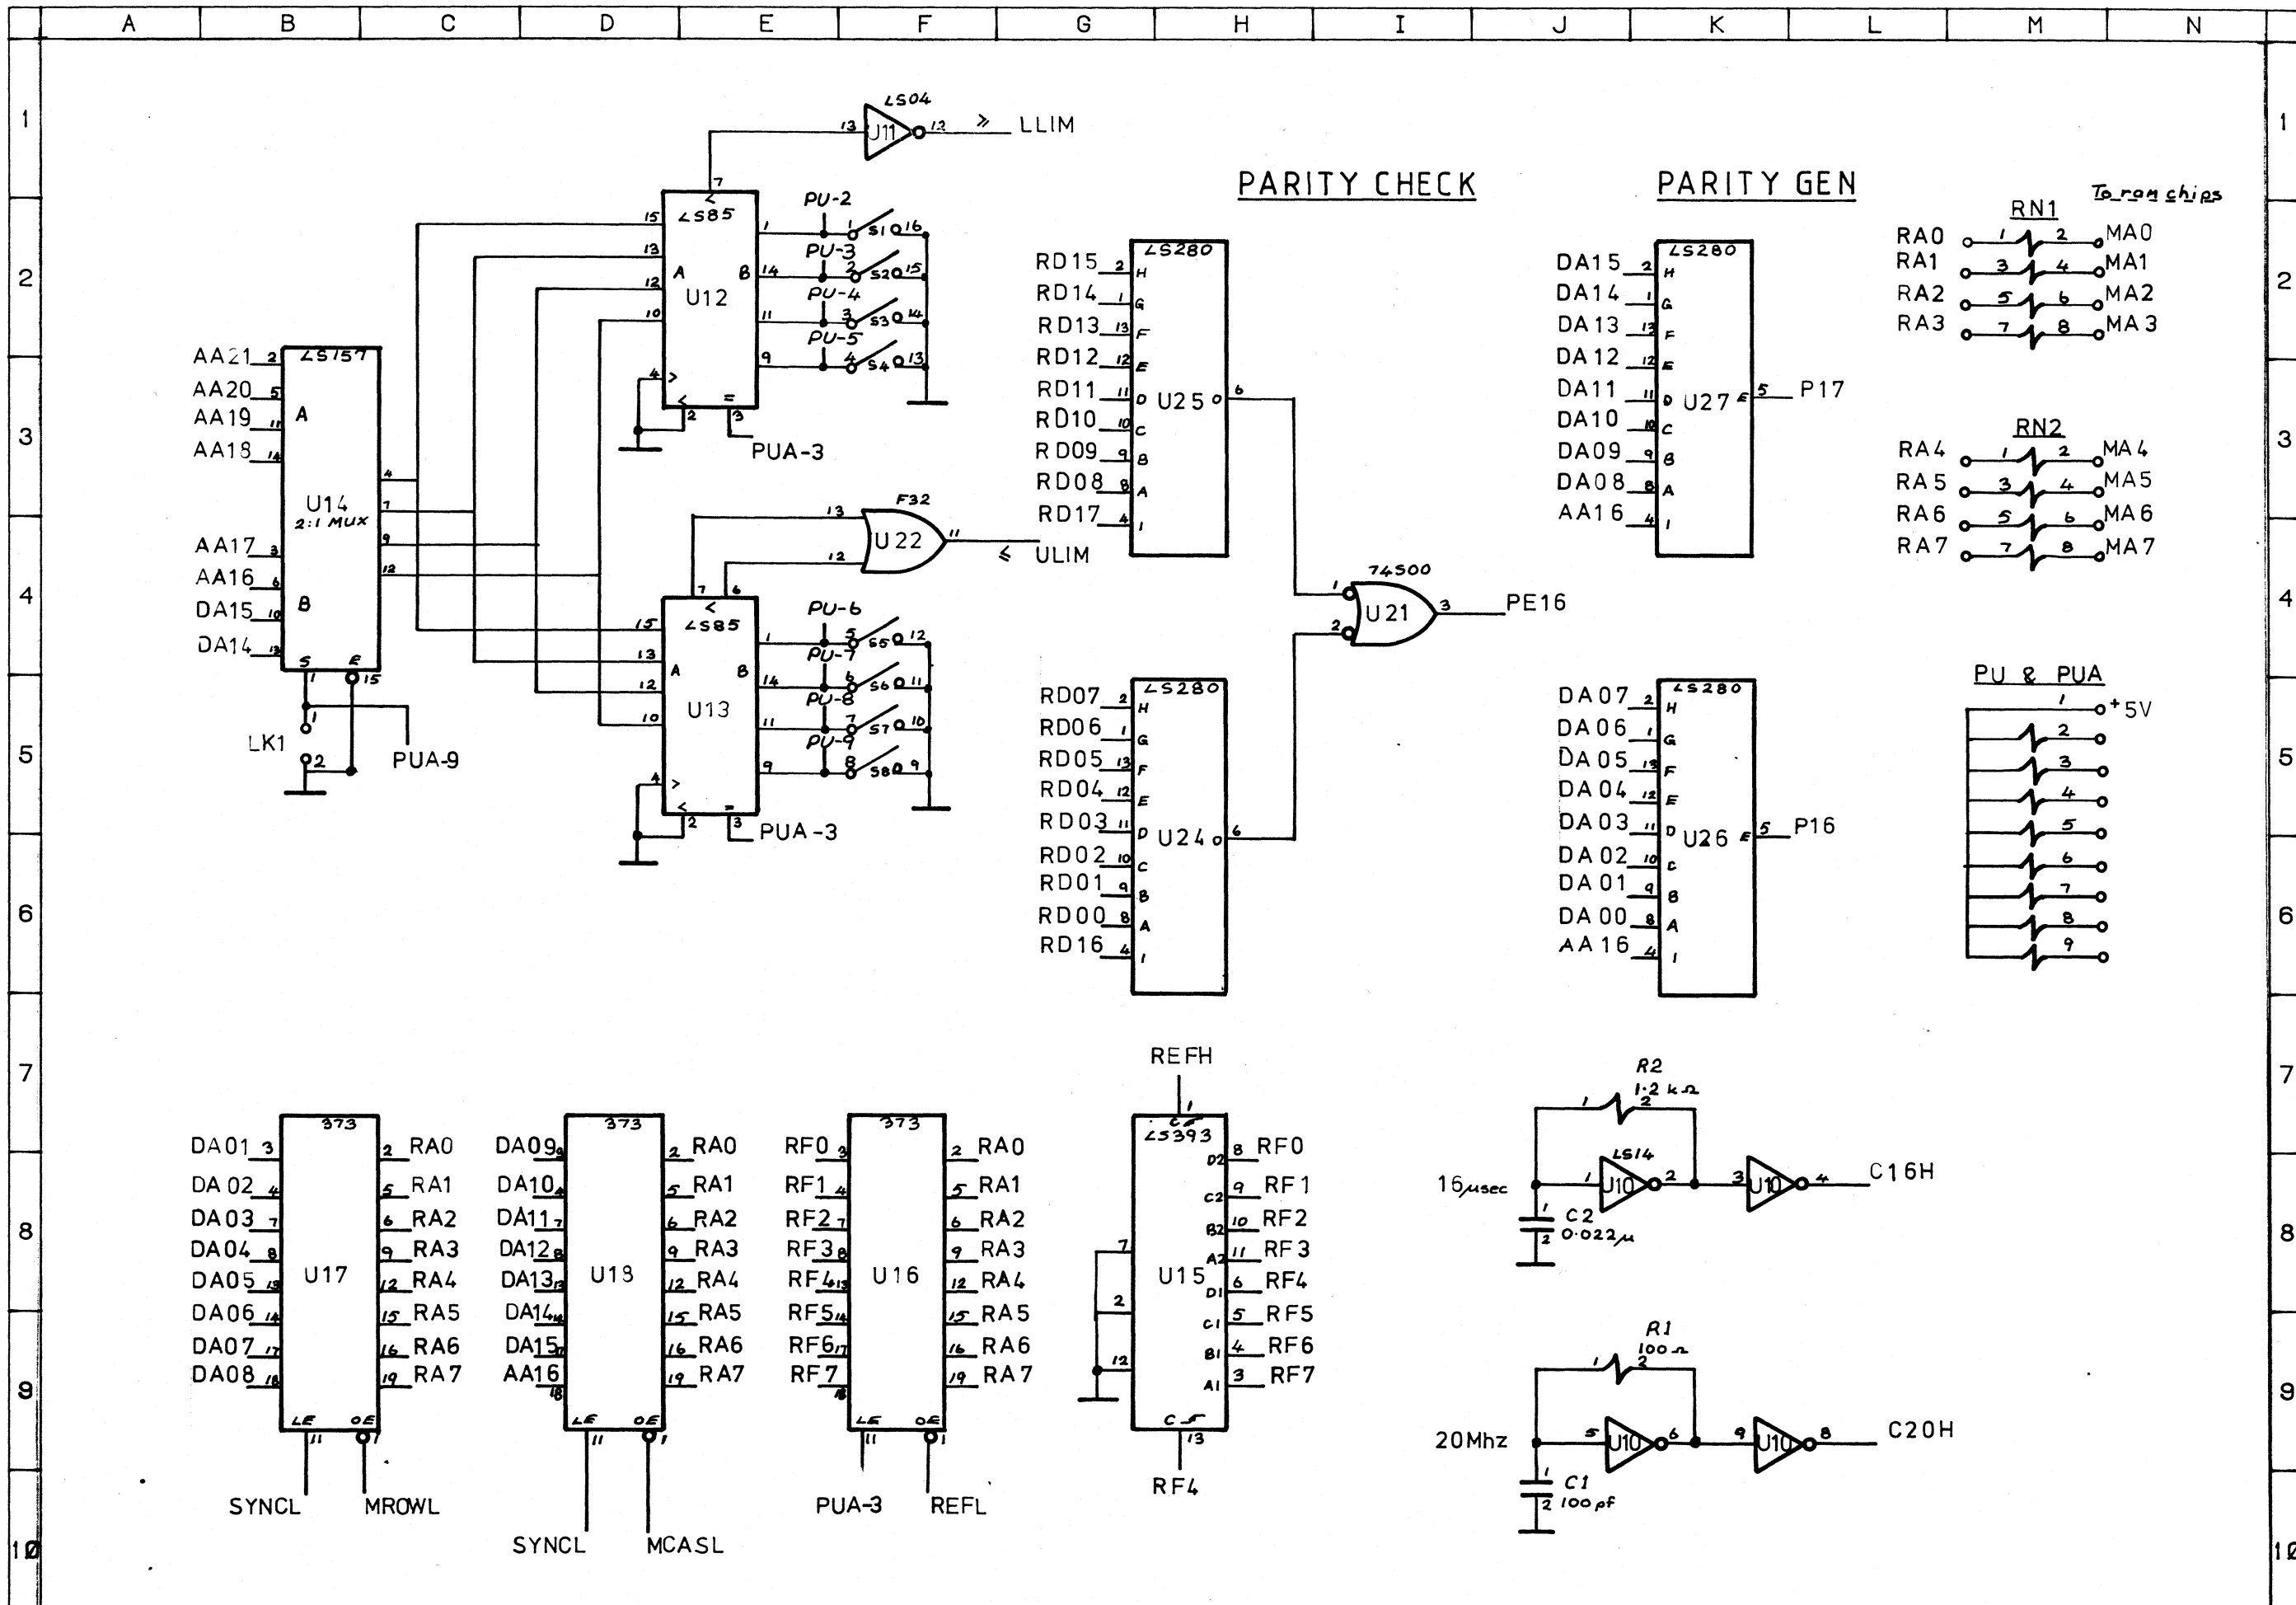

Revisions 15/2/85 AP	Drawn P.S.	Checked	FOURTH GENERATION SYSTEMS Pty Ltd 34 Kings Park Road West Perth 6005
			LS256-1 SCHEMATICS
			Sheet 3 of 3

Revisions 3-23	Drawn	Checked	FOURTH GENERATION SYSTEMS Pty Ltd 34 Kings Park Road West Perth 6005
15/2/85 AP	ES		
			LS256-1 SCHEMATICS