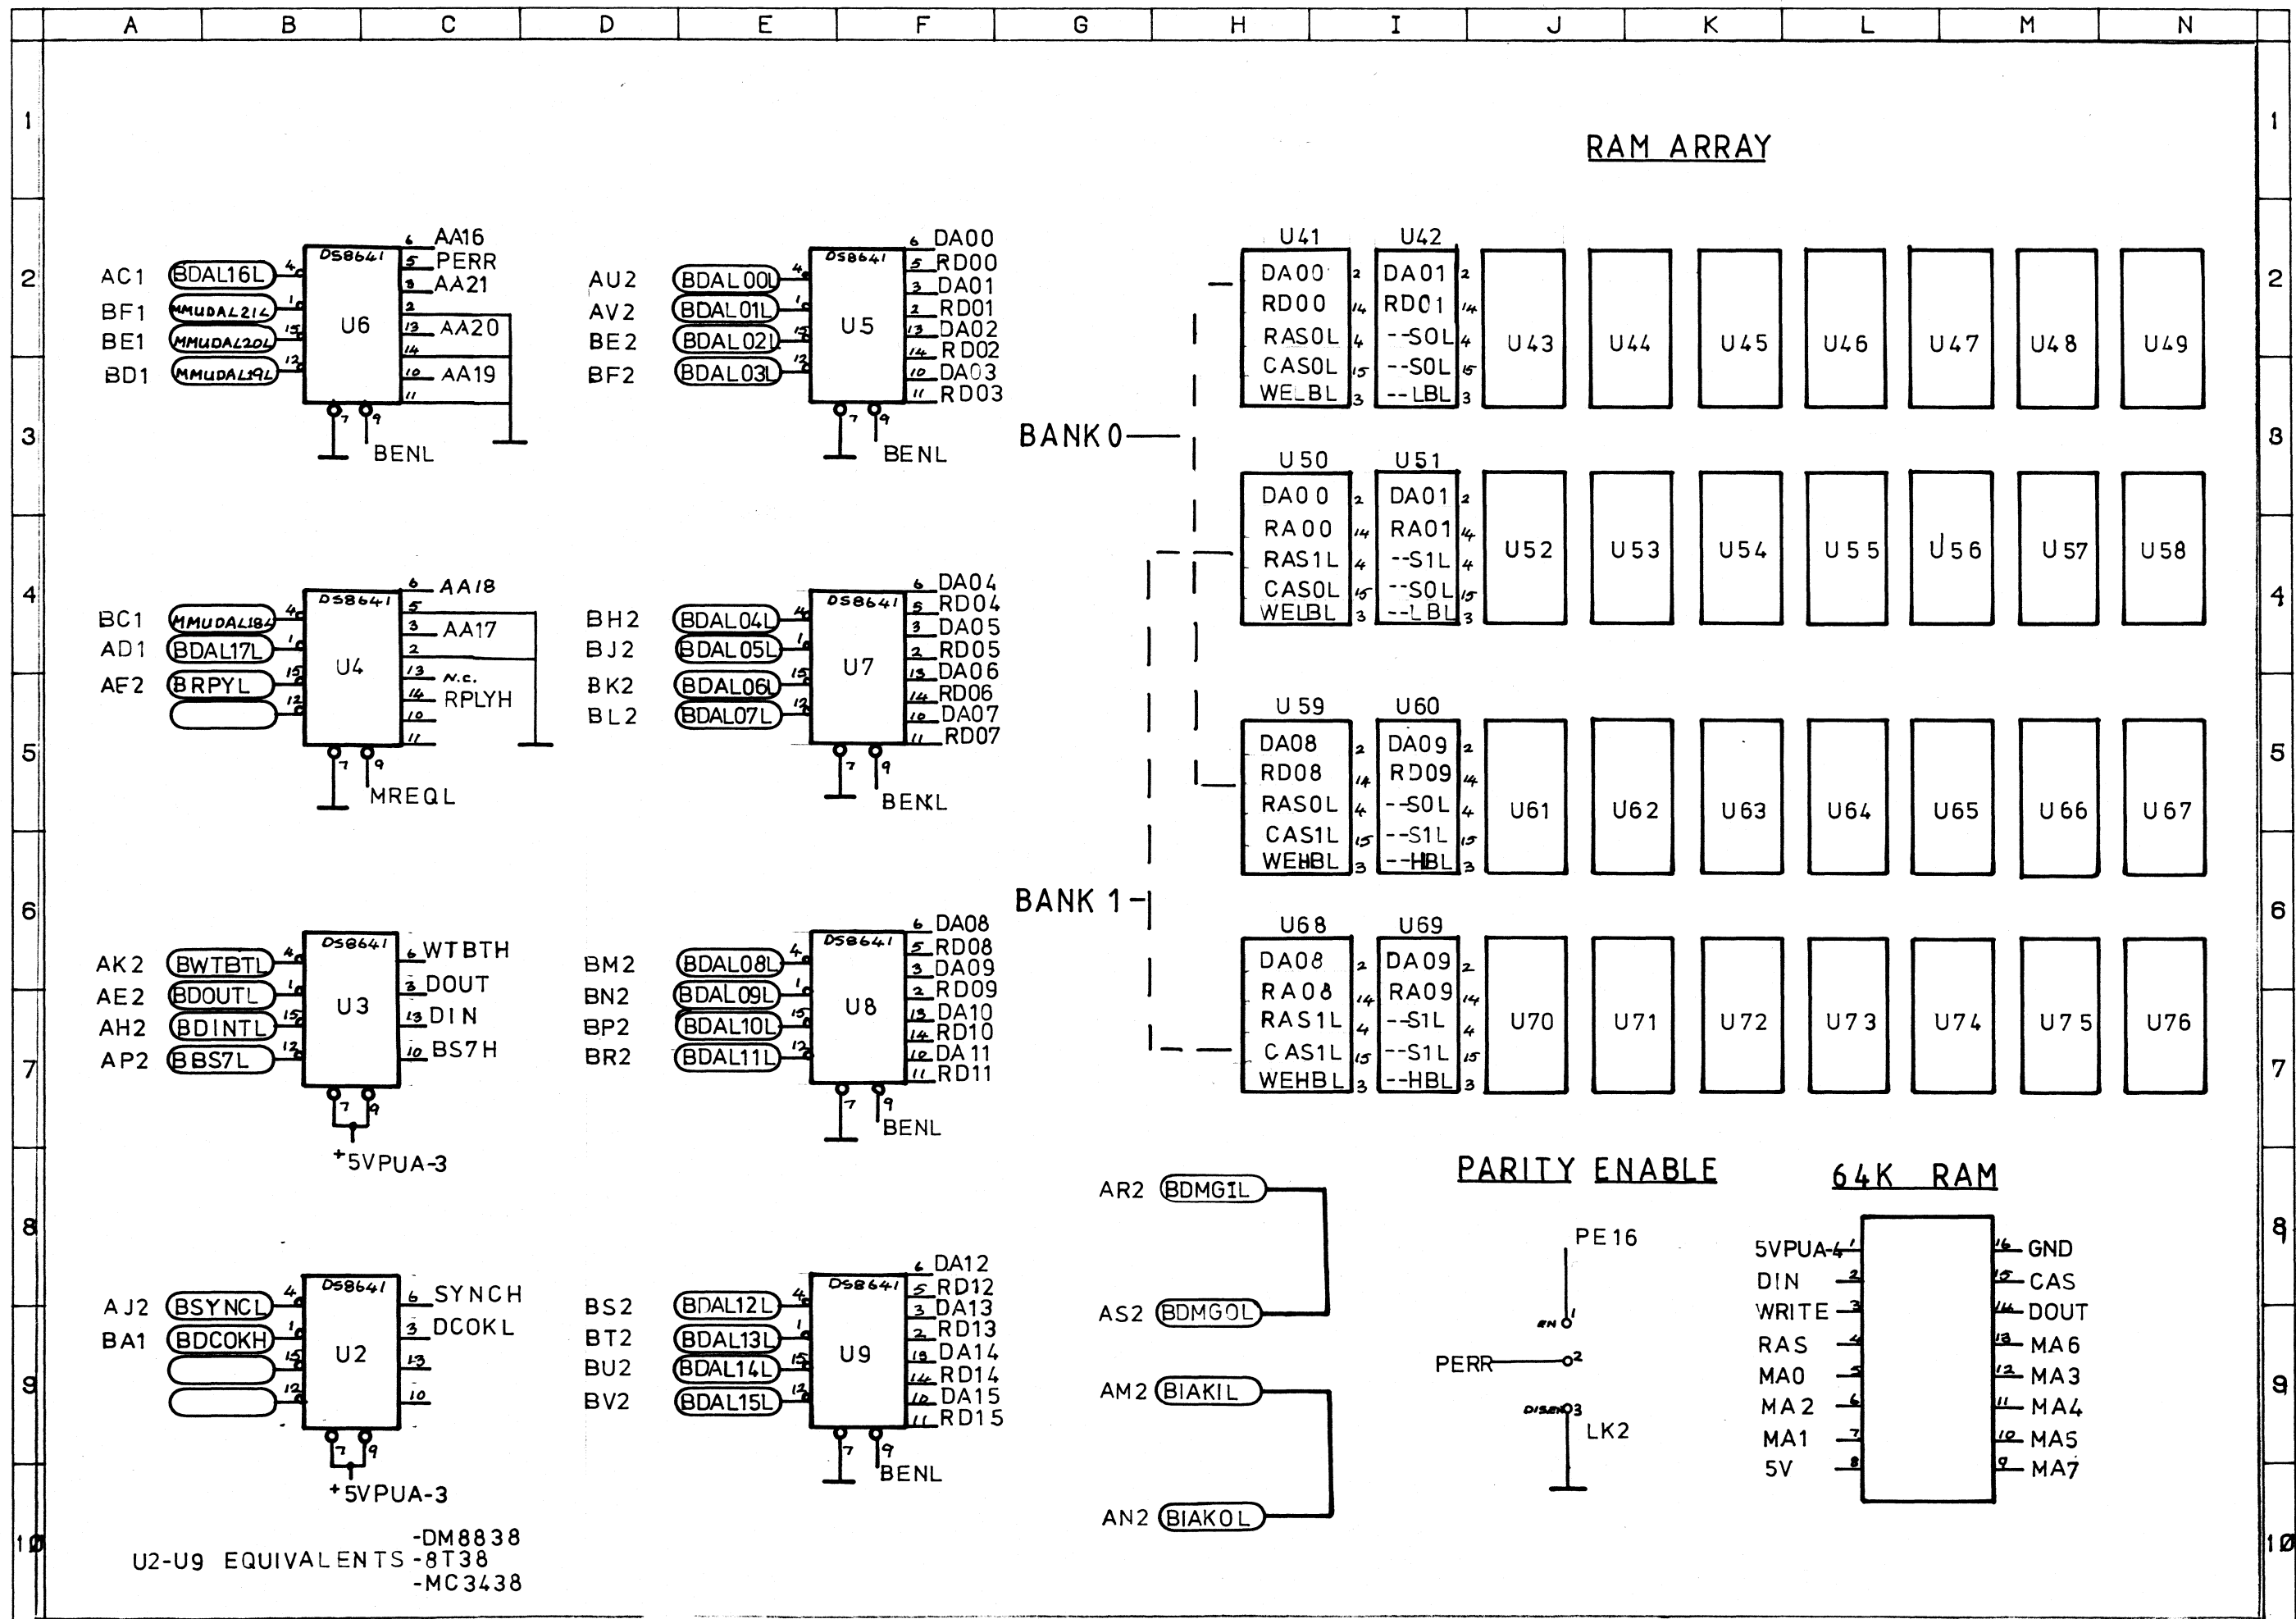

Revisions 15/2/85 AP	Drawn P.S.	Checked	FOURTH GENERATION SYSTEMS Pty Ltd 34 Kings Park Road West Perth 6005
			LS256-1 SCHEMATICS
			Sheet 3 of 3

Revisions 3-23	Drawn	Checked	FOURTH GENERATION SYSTEMS Pty Ltd 34 Kings Park Road West Perth 6005
15/2/85 AP	ES		
			LS256-1 SCHEMATICS