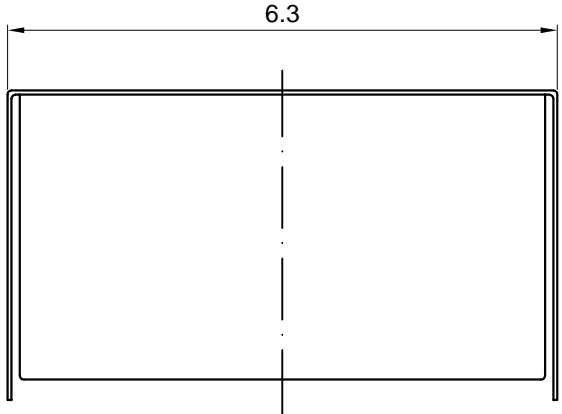

Rev.	Revision	Date
01	Update	8/27/2010

A ↑
A

Wrinkle Black Top
Plain White Bottom

DRAWN	Ma Yunlei	8/27/2010	UNIT: mm		
CHECKED	Sara	8/27/2010	Sinotech		
ENG APPR.					
MFG APPR.					
SFM-003			SIZE A4	208929	REV 01
			SCALE: 1:1	Weight(lbs):1.1	SHEET 1 OF 1