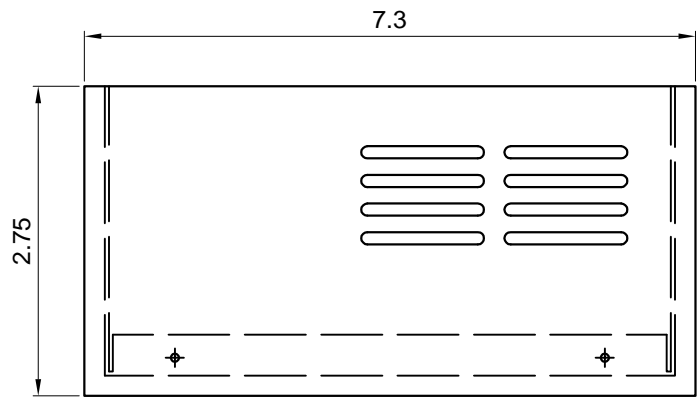

Rev.	Revision	Date
01	Update	8/27/2010

A ↑
A

Wrinkle Black Top
Plain White Bottom

DRAWN	Ma Yunlei	8/27/2010	UNIT: mm		
CHECKED	Sara	8/27/2010	Sinotech		
ENG APPR.					
MFG APPR.					
SFM-003			SIZE A4	208929	REV 01
			SCALE: 1:1	Weight(lbs):1.1	SHEET 1 OF 1